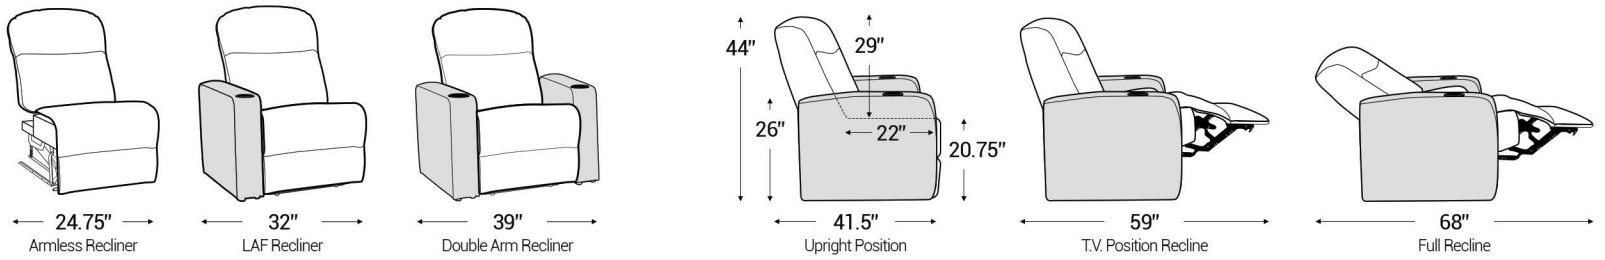

Distance from wall needed for full recline: 5"

Popular Straight Row Configurations