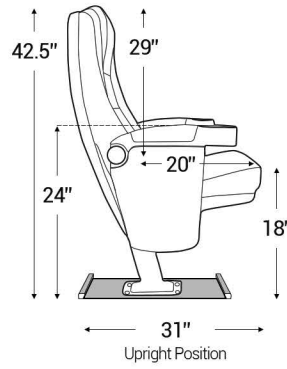

Distance from wall needed for full rocker recline: 4.5"

Popular Straight Row Configurations