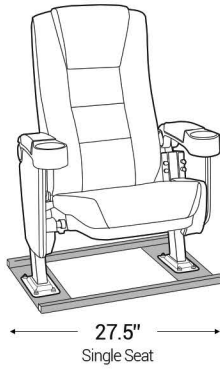

Distance from wall needed for full rocker recline: 4.5"

Popular Straight Row Configurations