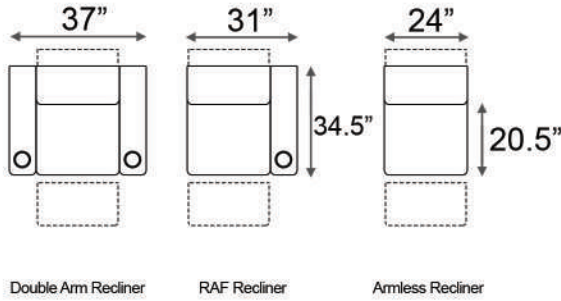

Armrest Width: 6.5"

Distance from wall needed for full recline: 4"

Popular Configurations