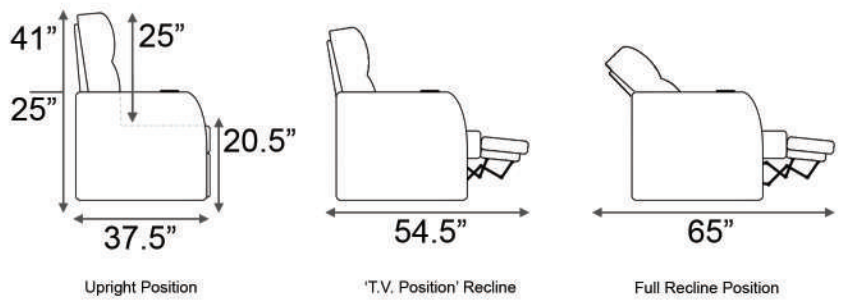

Armrest Width: 6.5"

Distance from wall needed for full recline: 4"

Popular Configurations