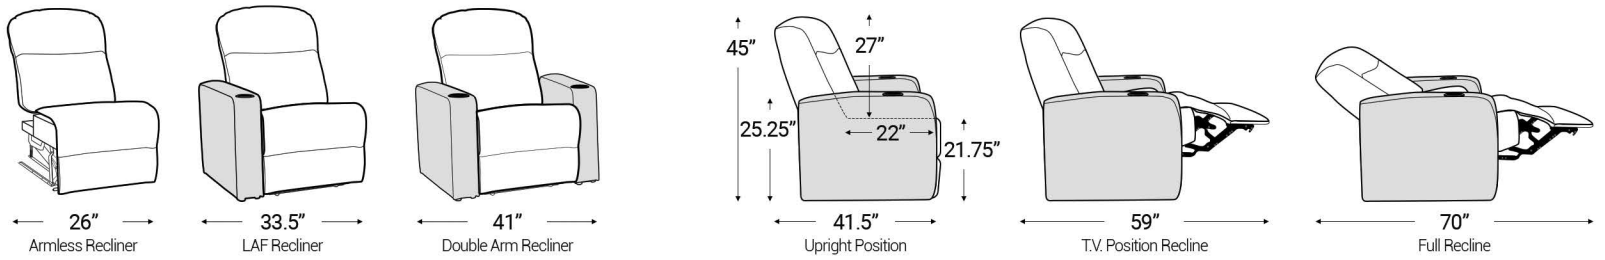

Armrest Width: 7.5"

Distance from wall needed for full recline: 5"

Popular Straight Row Configurations