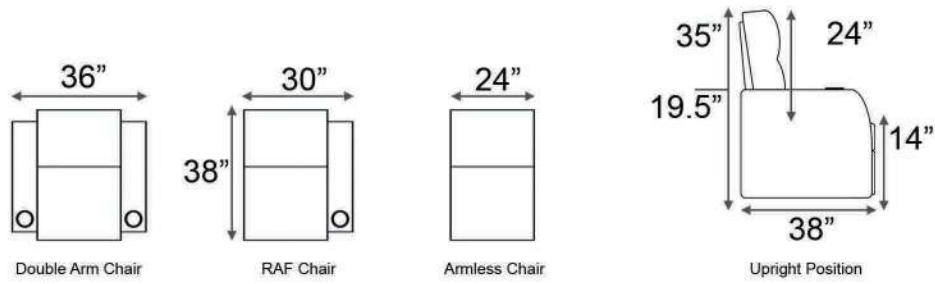

Armrest Width: 6"

Popular Configurations