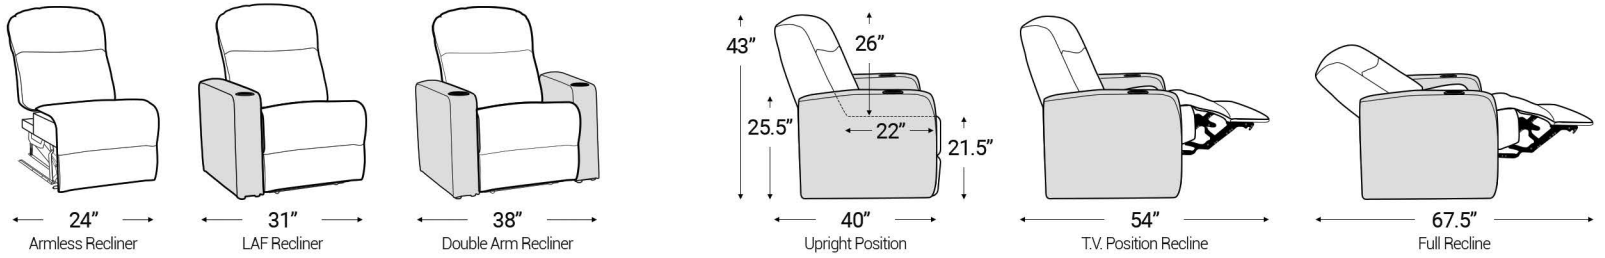

Armrest Width: 7"

Distance from wall needed for full recline: 6"

Popular Straight Row Configurations