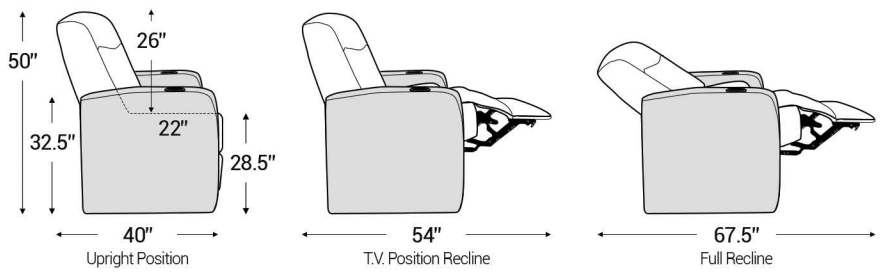

Armrest Width: 7"

Distance from wall needed for full recline: 6"

Popular Configurations