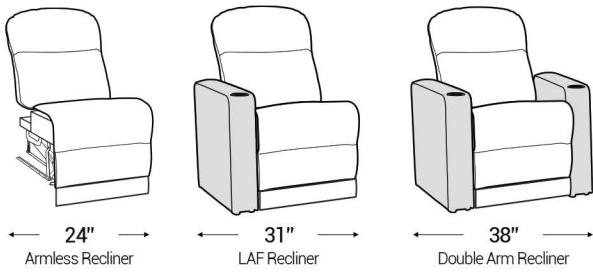

Armrest Width: 7"

Distance from wall needed for full recline: 6"

Popular Configurations