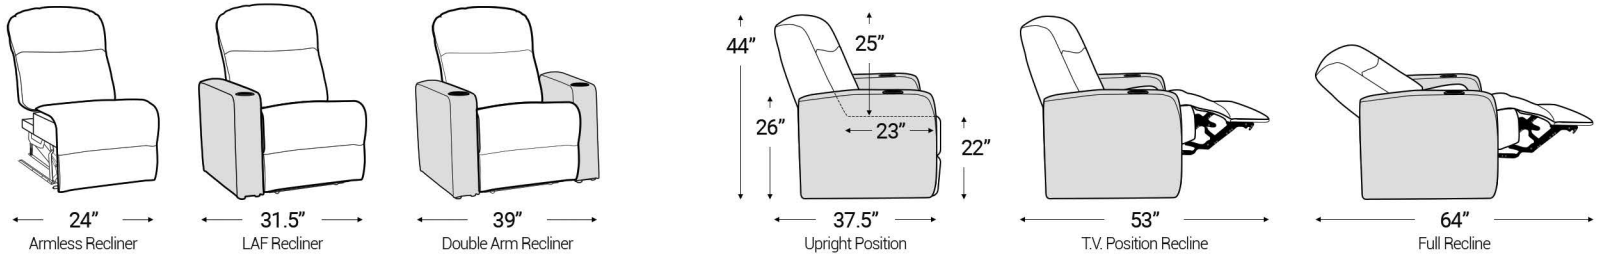

Armrest Width: 7.5"

Distance from wall needed for full recline: 3"

Popular Straight Row Configurations