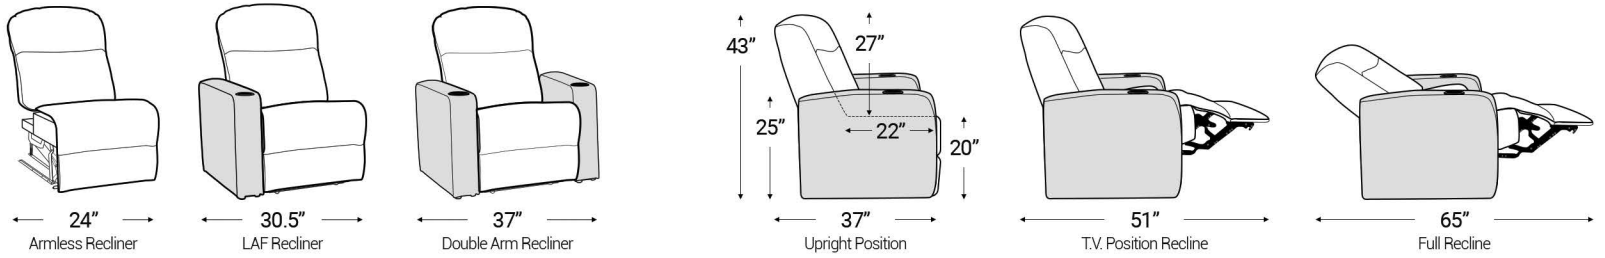

Armrest Width: 6.5"

Distance from wall needed for full recline: 6"

Popular Straight Row Configurations