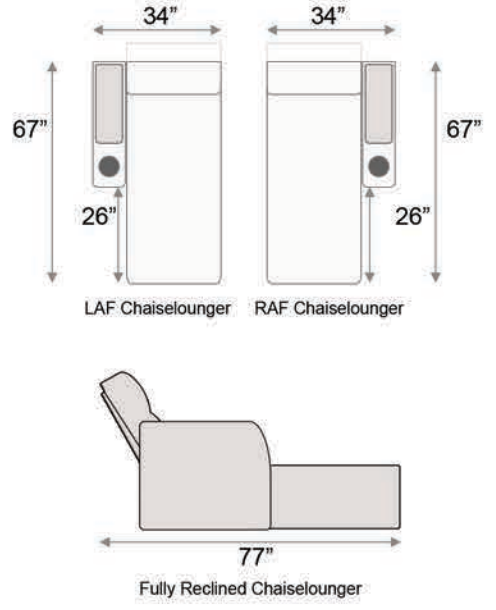

Armrest Width: 6.5"/12" Distance from wall needed for full recline: 6" Distance from wall needed for full recline: 10.5"

Popular Straight Configurations

Popular Curved Configurations