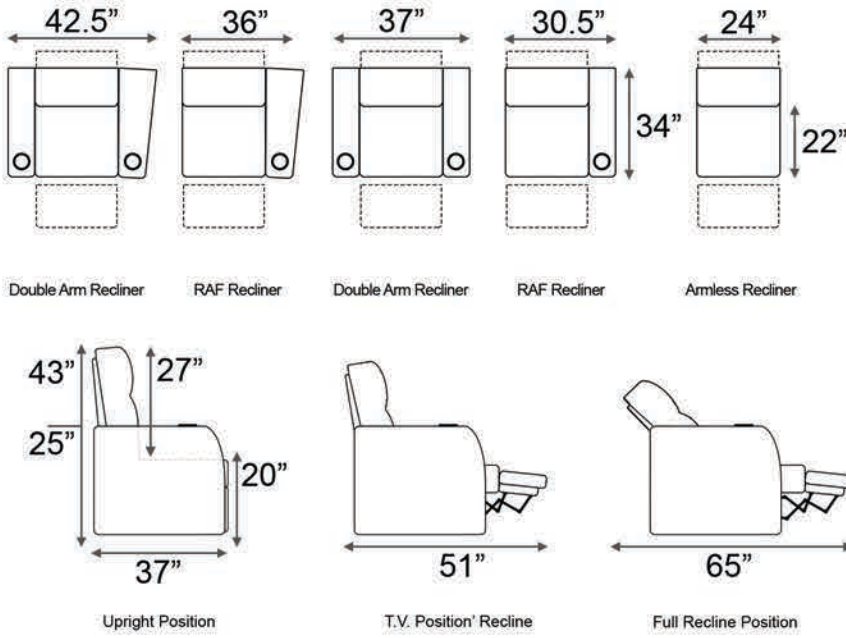

Armrest Width: 6.5"/12" Distance from wall needed for full recline: 6" Distance from wall needed for full recline: 10.5"

Popular Straight Configurations

Popular Curved Configurations