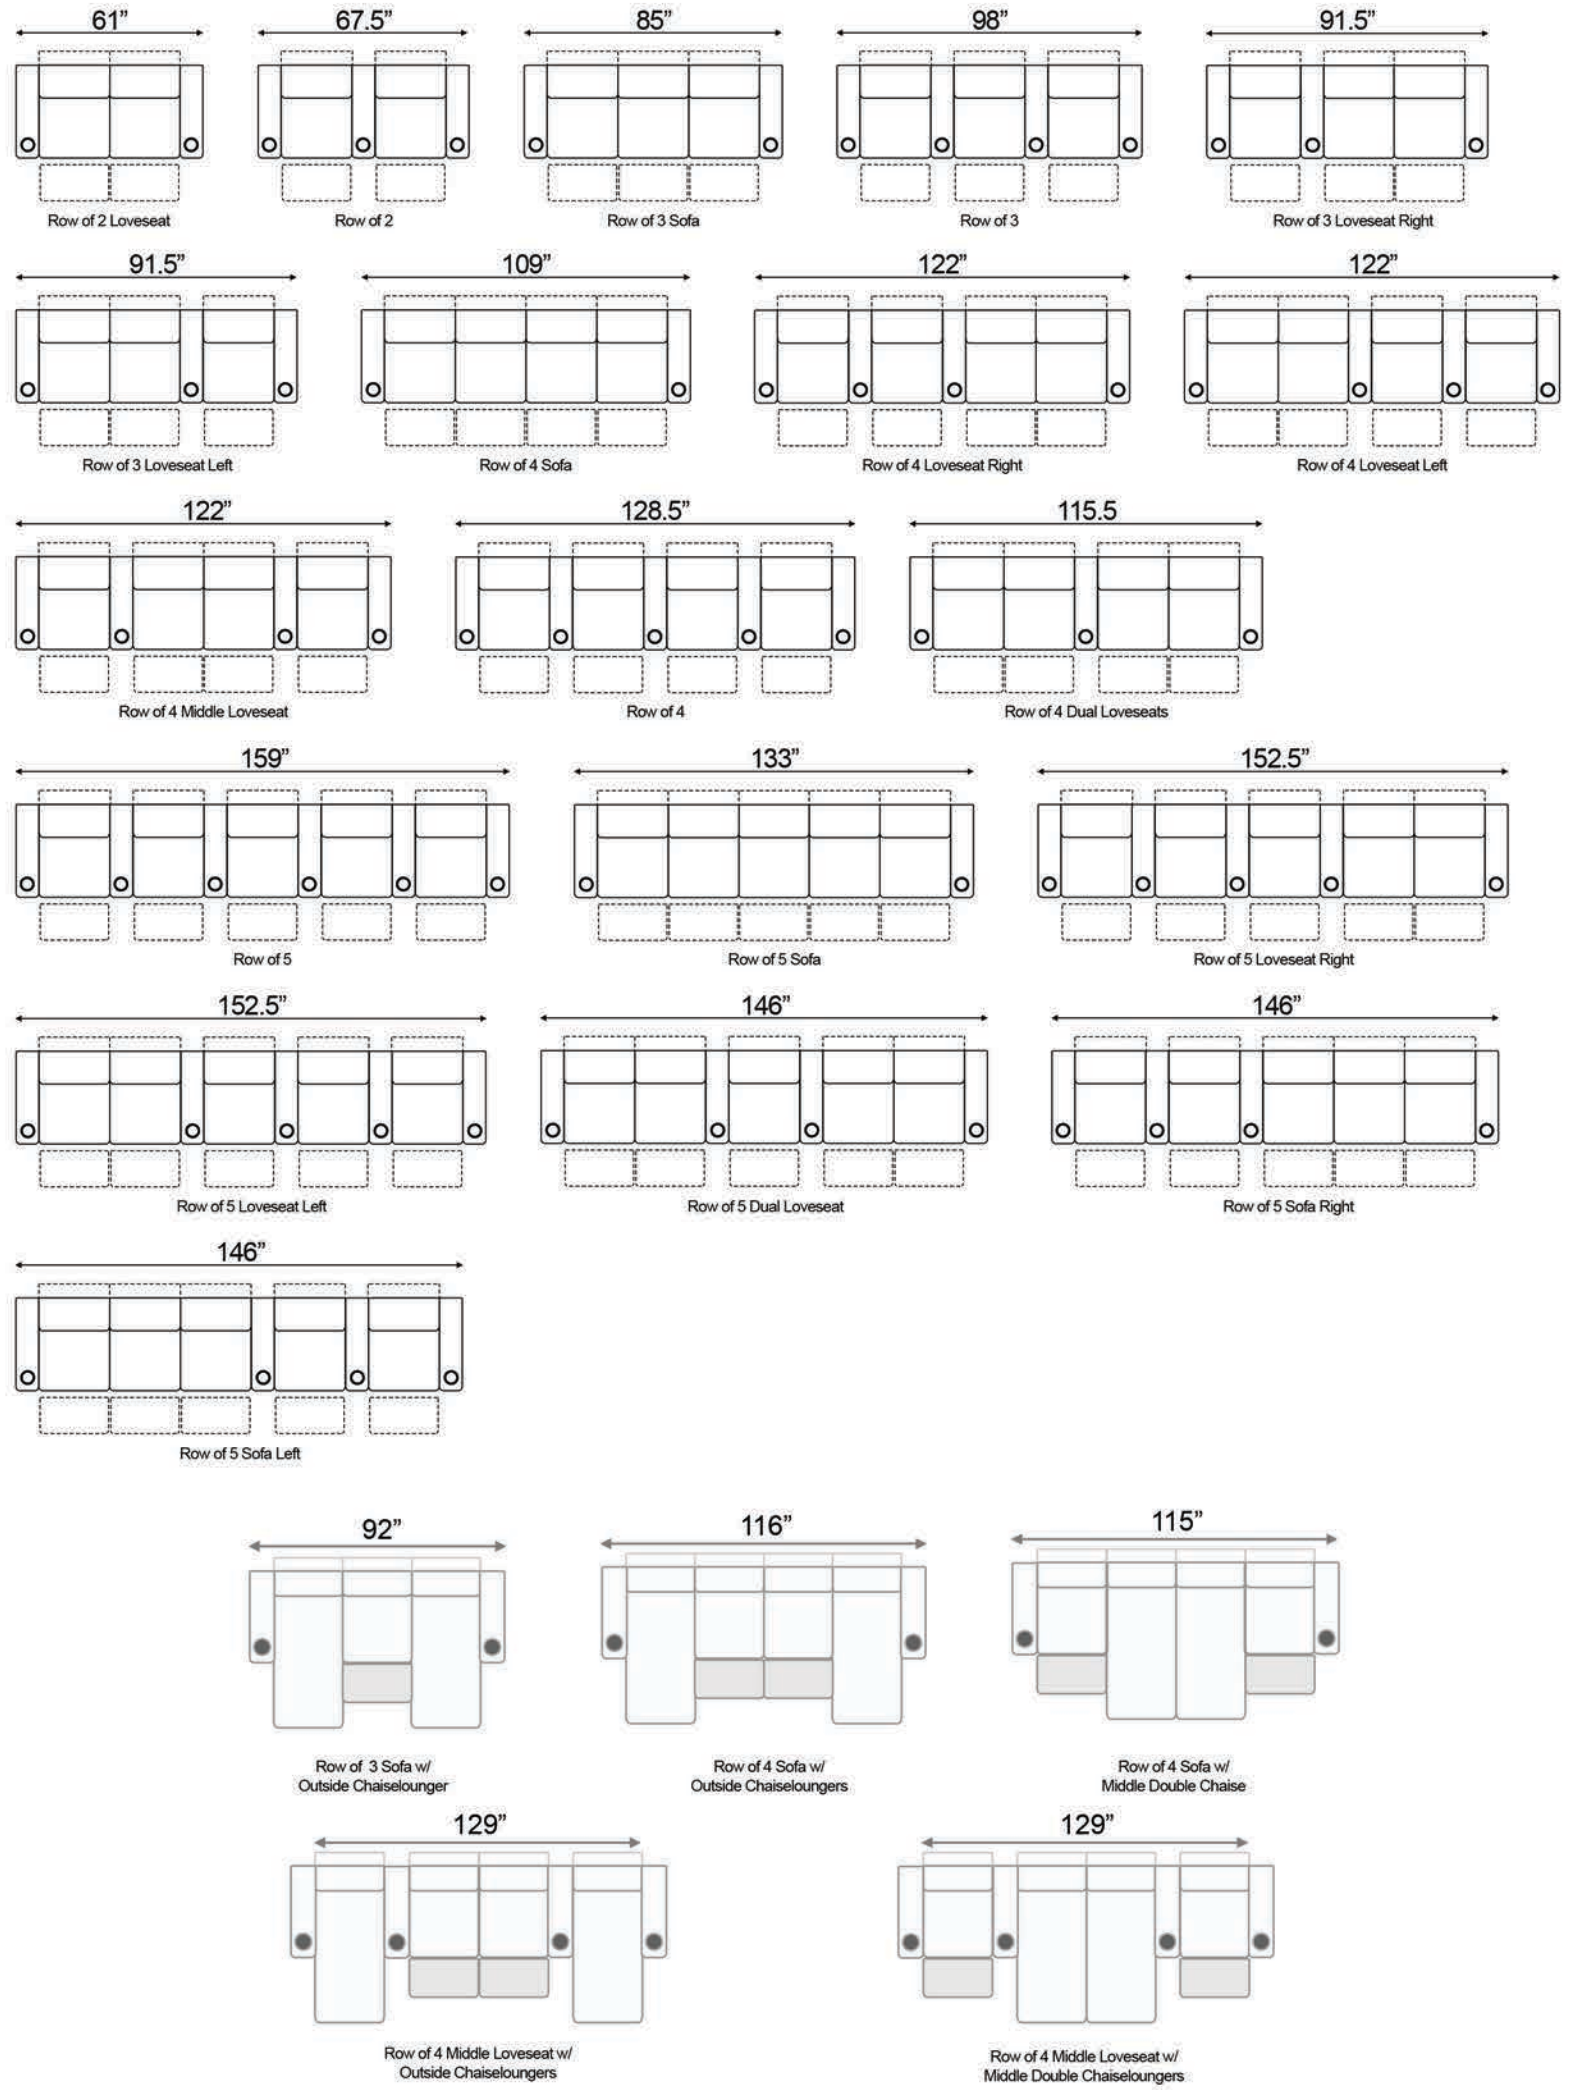

Armrest Width: 6.5"/12" Distance from wall needed for full recline: 6" Distance from wall needed for full recline: 10.5"

Popular Straight Configurations

Popular Curved Configurations