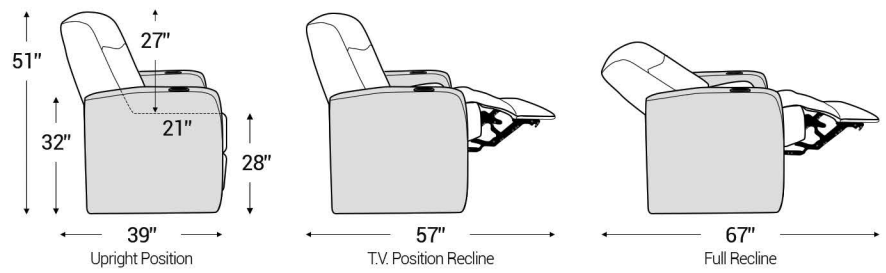

Armrest Width: 7"

Distance from wall needed for full recline: 5"

Popular Straight Row Configurations