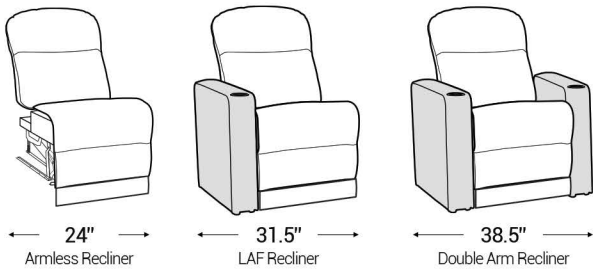

Armrest Width: 7"

Distance from wall needed for full recline: 5"

Popular Straight Row Configurations