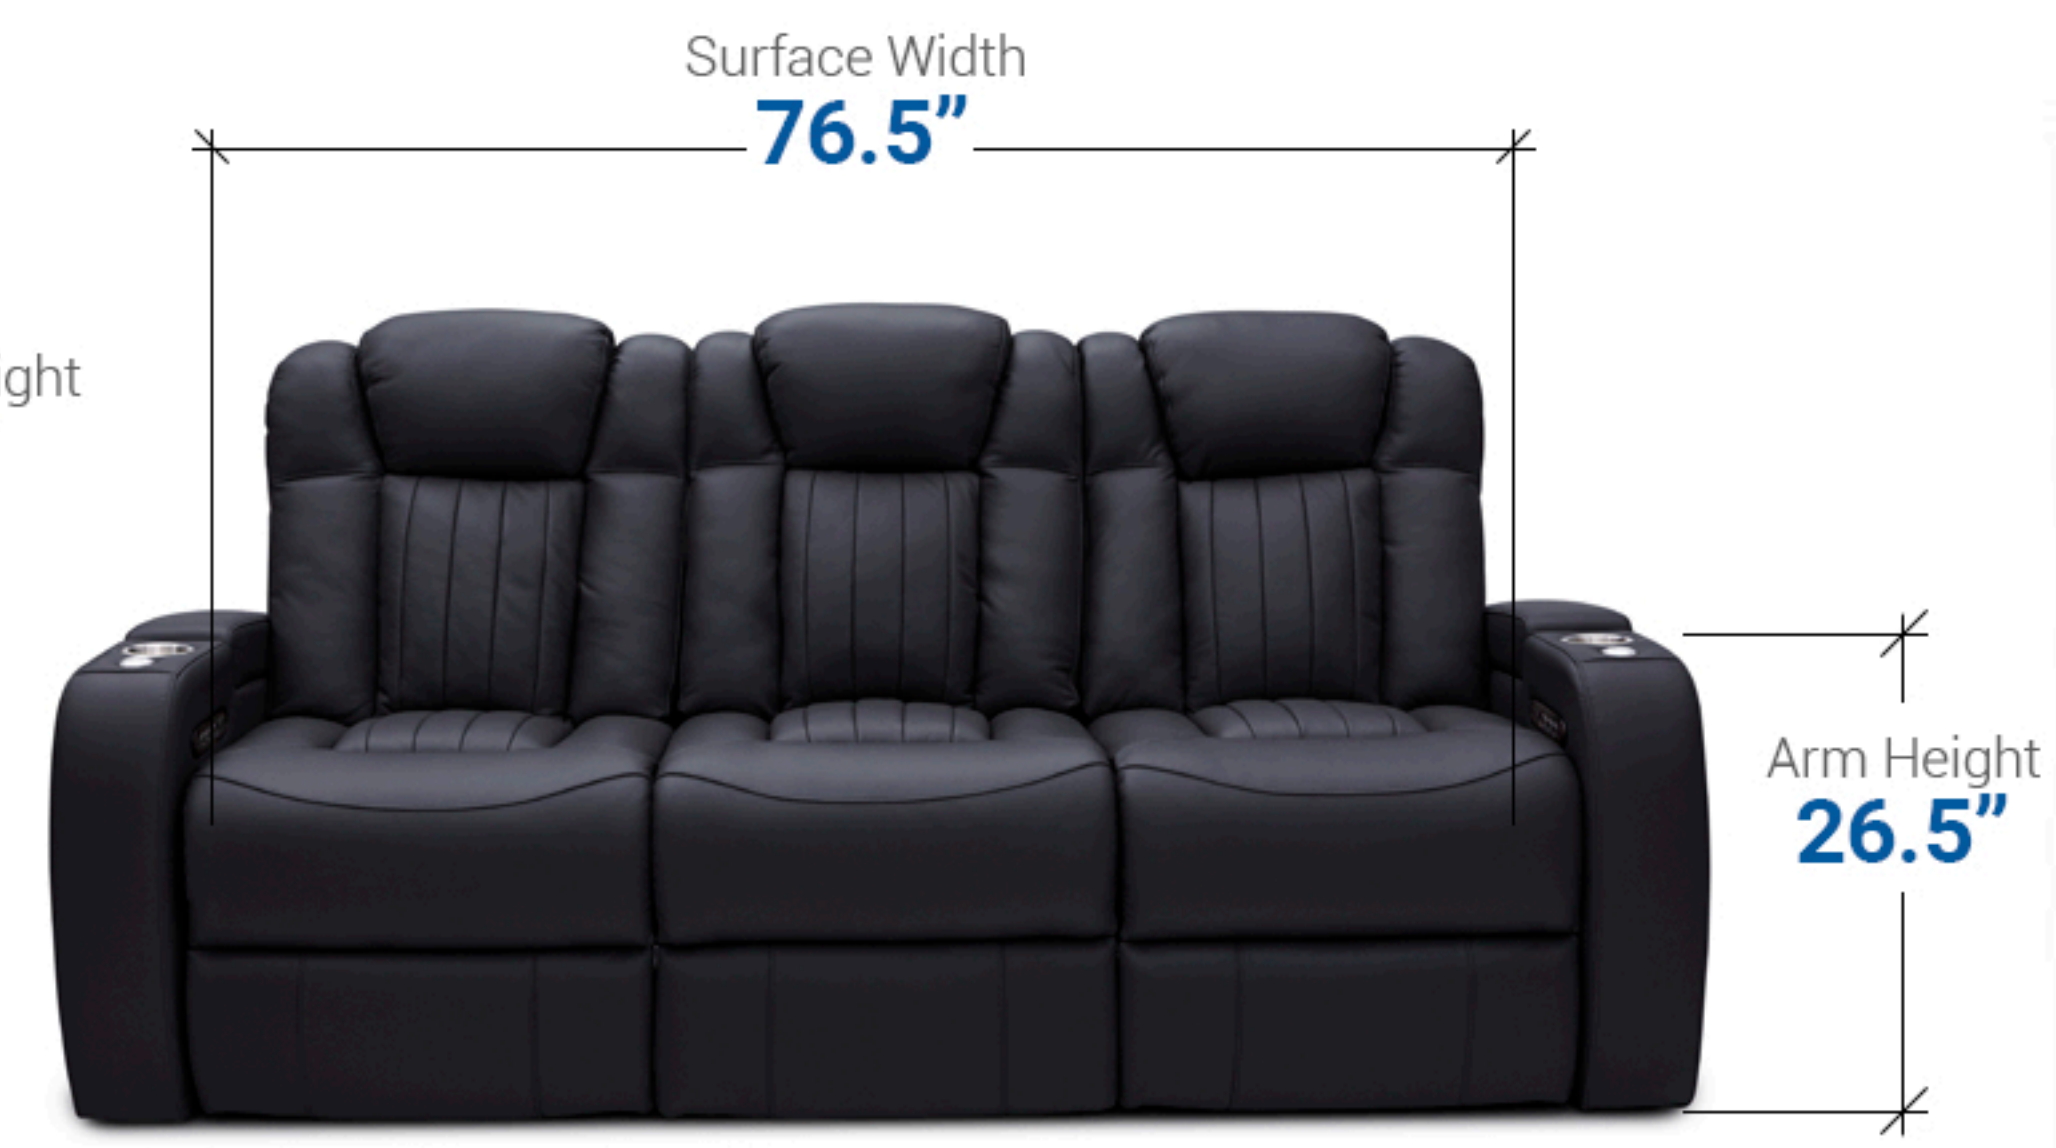

Distance needed from wall for full recline: **6"**

*Rotate Chair 90° to fit through the door before attaching backrest

*Rotate Chair 90° to fit through the door before attaching backrest