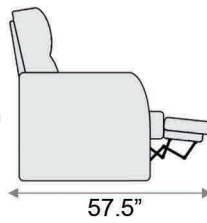

Wedge

Upright Position

T.V. Position Recline

Fully Reclined

Fully Reclined Chaiselounger

Distance from wall needed for full recline:  
LAF / RAF Recliner - 5"  
LAF / RAF Chaiselounger - 14"

LAF Recliner

RAF Recliner