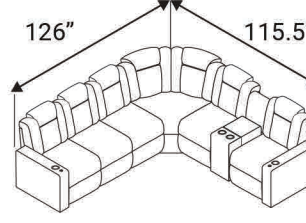

LS103

6-Seat Sectional
(1) Storage Console