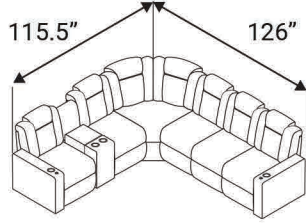

Wedge

Upright Position

T.V. Position Recline

Fully Reclined

Fully Reclined Chaiselounger

Distance from wall needed for full recline:  
LAF / RAF Recliner - 5"  
LAF / RAF Chaiselounger - 14"

LAF Recliner

RAF Recliner

Armless Recliner

LAF Chaiselounger

RAF Chaiselounger

Fold-Down Table

Straight Storage Console

## Sectional Configurations

### LS101

6-Seat Sectional  
(1) Storage Console  
(1) Fold-Down Table