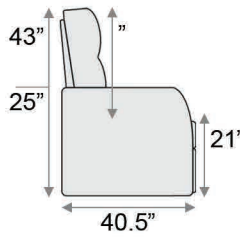

Wedge

Upright Position

T.V. Position Recline

Fully Reclined

Fully Reclined Chaiselounger

Distance from wall needed for full recline:  
LAF / RAF Recliner - 5"  
LAF / RAF Chaiselounger - 14"

LAF Recliner

RAF Recliner