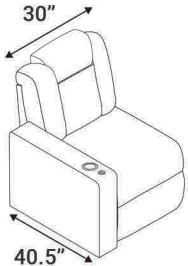

Wedge

Upright Position

T.V. Position Recline

Fully Reclined

Fully Reclined Chaiselounger

Distance from wall needed for full recline:  
LAF / RAF Recliner - 5"  
LAF / RAF Chaiselounger - 14"

LAF Recliner

RAF Recliner

Armless Recliner

LAF Chaiselounger

RAF Chaiselounger

Fold-Down Table

Straight Storage Console