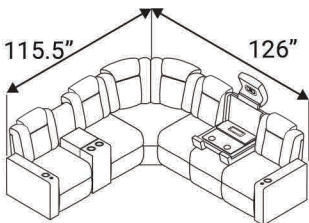

Wedge

Upright Position

T.V. Position Recline

Fully Reclined

Fully Reclined Chaiselounger

Distance from wall needed for full recline:  
LAF / RAF Recliner - 5"  
LAF / RAF Chaiselounger - 14"

LAF Recliner

RAF Recliner

Armless Recliner

LAF Chaiselounger

RAF Chaiselounger

Fold-Down Table

Straight Storage Console

## Sectional Configurations

### LS101

6-Seat Sectional  
(1) Storage Console  
(1) Fold-Down Table