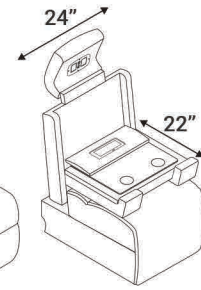

Fold-Down Table