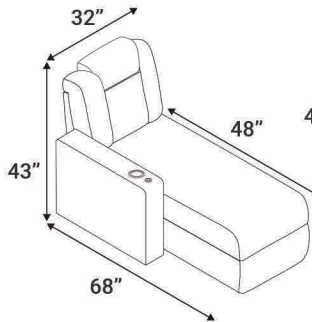

LAF Chaiselounger