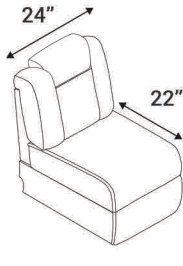

Wedge

Upright Position

T.V. Position Recline

Fully Reclined

Fully Reclined Chaiselounger

Distance from wall needed for full recline:  
LAF / RAF Recliner - 5"  
LAF / RAF Chaiselounger - 14"

LAF Recliner

RAF Recliner

Armless Recliner

LAF Chaiselounger

RAF Chaiselounger

Fold-Down Table

Straight Storage Console