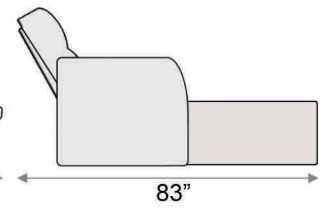

Wedge

Upright Position

T.V. Position Recline

Fully Reclined

Fully Reclined Chaiselounger

Distance from wall needed for full recline:  
LAF / RAF Recliner - 5"  
LAF / RAF Chaiselounger - 14"

LAF Recliner

RAF Recliner