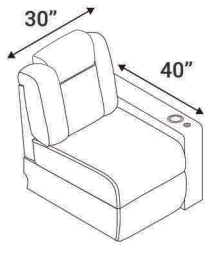

Wedge

Upright Position

T.V. Position Recline

Fully Reclined

Fully Reclined Chaiselounger

Distance from wall needed for full recline:  
LAF / RAF Recliner - 5"  
LAF / RAF Chaiselounger - 14"

LAF Recliner

RAF Recliner

Armless Recliner

LAF Chaiselounger

RAF Chaiselounger

Fold-Down Table

Straight Storage Console