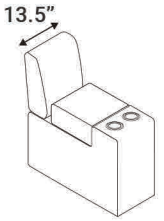

Wedge

Upright Position

T.V. Position Recline

Fully Reclined

Fully Reclined Chaiselounger

Distance from wall needed for full recline:  
LAF / RAF Recliner - 5"  
LAF / RAF Chaiselounger - 14"

LAF Recliner

RAF Recliner

Armless Recliner

LAF Chaiselounger

RAF Chaiselounger

Fold-Down Table

Straight Storage Console

## Sectional Configurations