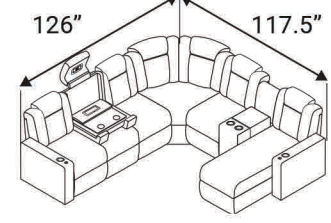

LS104

6-Seat Sectional w/ Chaise
(1) Fold-Down Table
(1) Storage Console