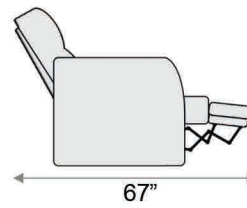

Wedge

Upright Position

T.V. Position Recline

Fully Reclined

Fully Reclined Chaiselounger

Distance from wall needed for full recline:  
LAF / RAF Recliner - 5"  
LAF / RAF Chaiselounger - 14"

LAF Recliner

RAF Recliner