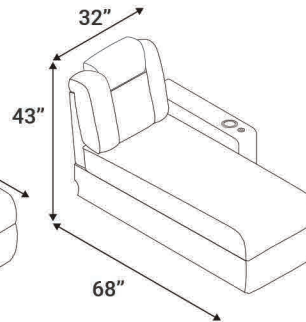

RAF Chaiselounger