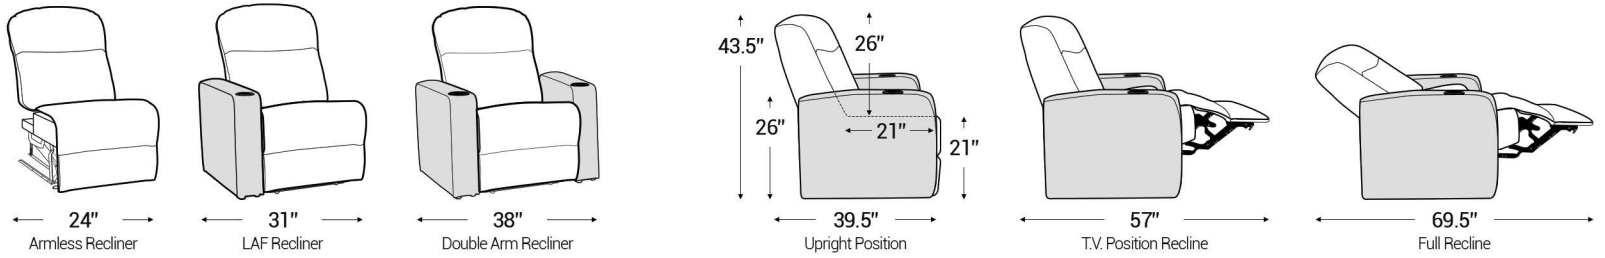

Armrest Width: 7"

Distance from wall needed for full recline: 6.5"

Popular Straight Row Configurations