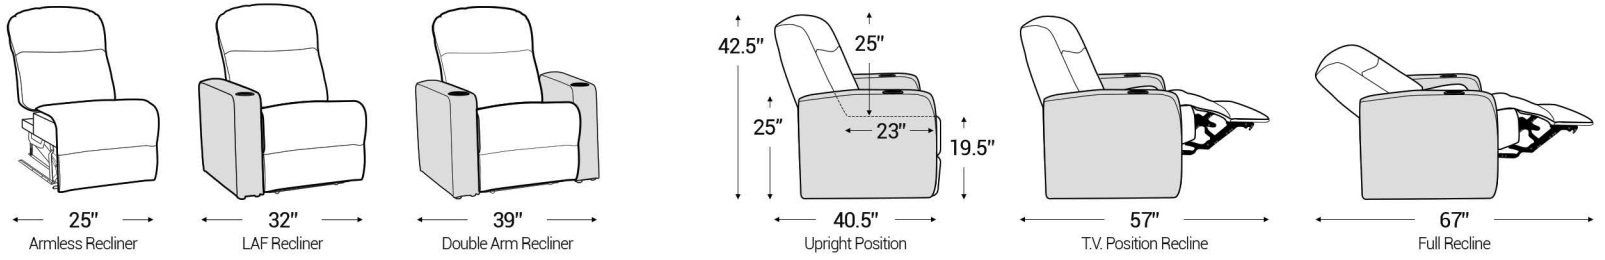

Distance from wall needed for full recline: 3"

Popular Straight Row Configurations