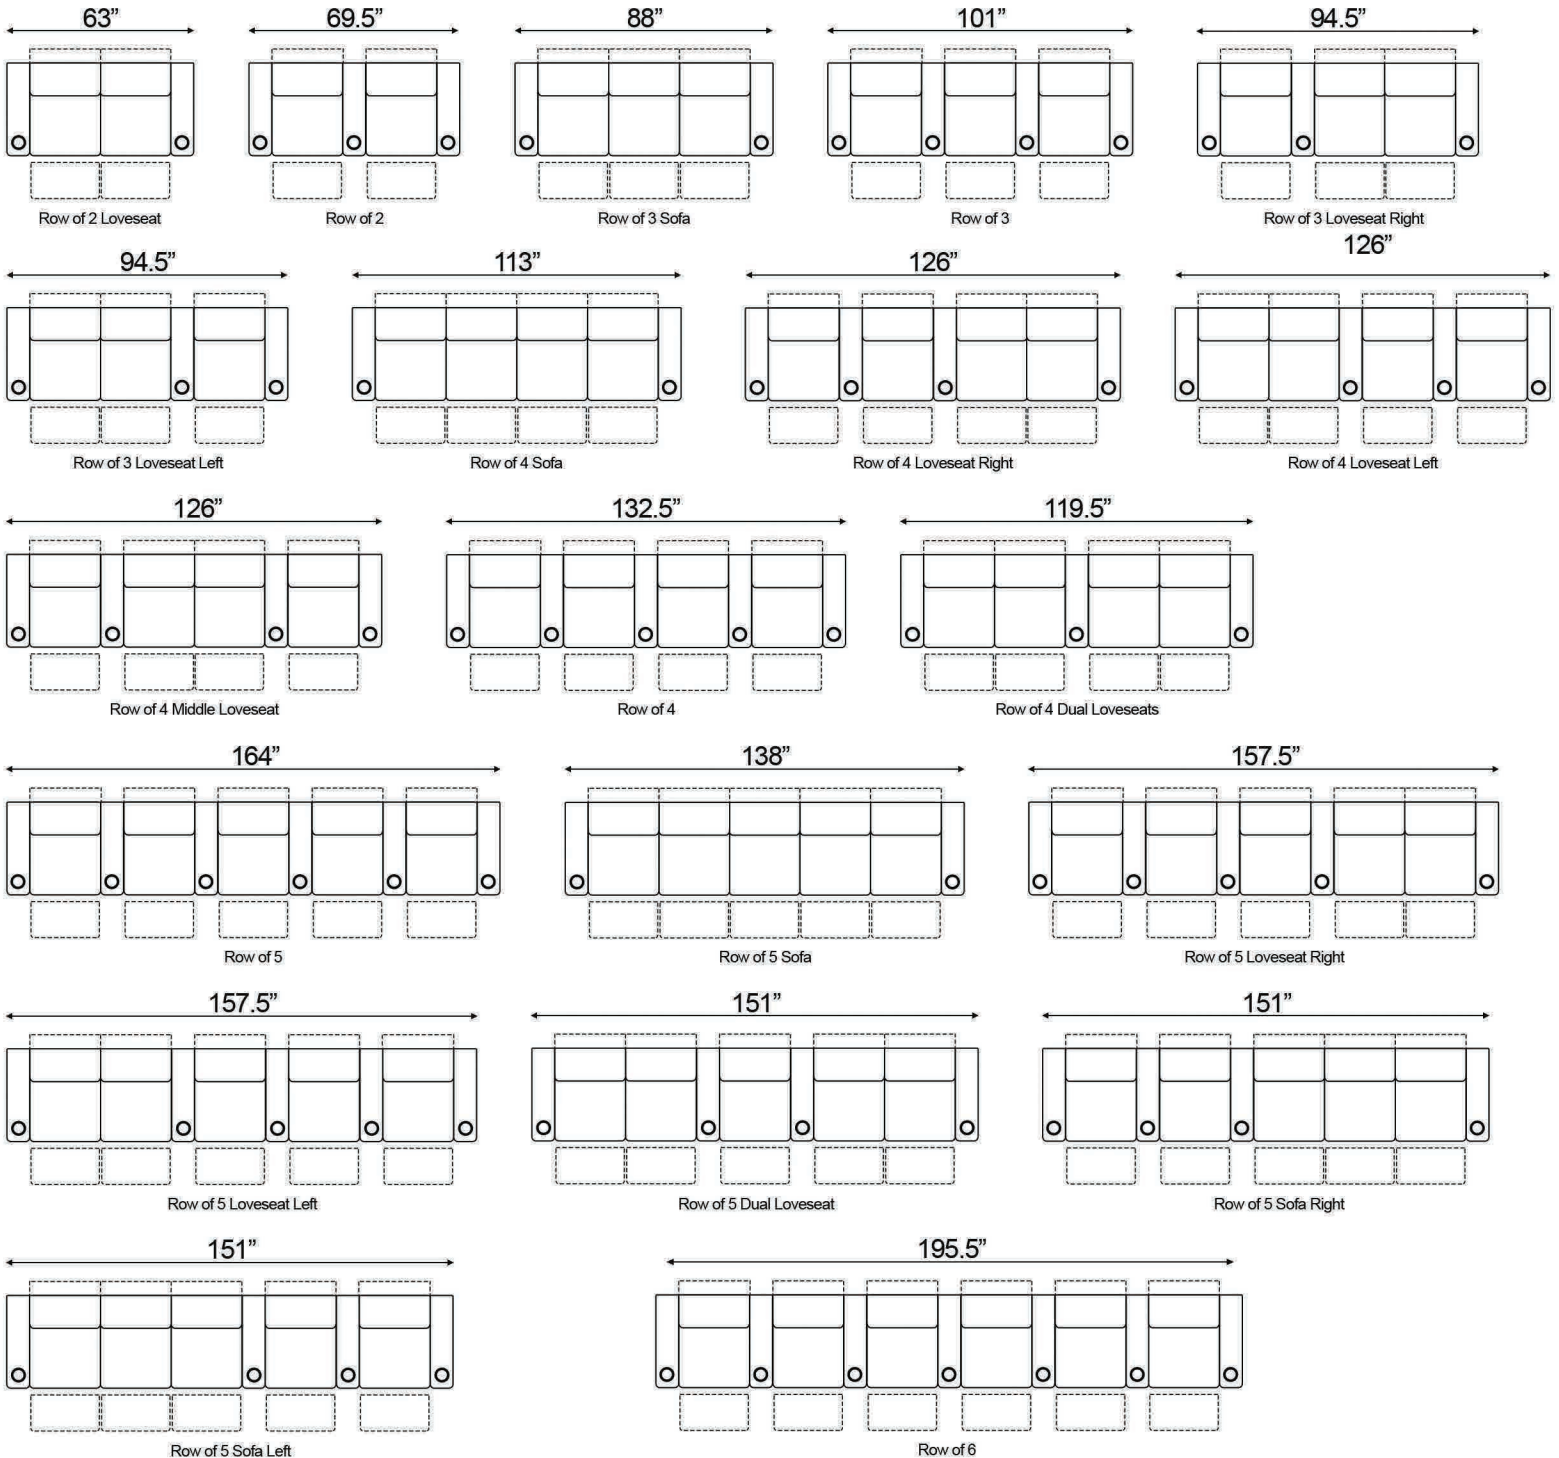

Straight Armrest Width: 6.5" | Curved Armrest Width: 11.5"

Distance from wall needed for full recline: 6"

Popular Configurations

Curved Row of 2

Curved Row of 3

Curved Row of 3 Loveseat Left

Row of 3 Loveseat Right

Curved Row of 4 Loveseat Left

Curved Row of 4 Loveseat Right

Curved Row of 4 Middle Loveseat

Curved Row of 4

Curved Row of 4 Dual Loveseats

Curved Row of 5

Curved Row of 5 Loveseat Left

Curved Row of 5 Loveseat Right

Curved Row of 5 Dual Loveseats

Curved Row of 5 Sofa Left

Curved Row of 5 Sofa Right