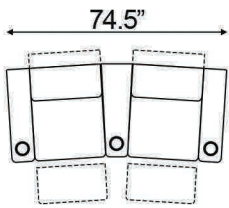

Straight Armrest Width: 6.5" | Curved Armrest Width: 11.5"

Distance from wall needed for full recline: 6"

Popular Configurations

Curved Row of 2

Curved Row of 3

Curved Row of 3 Loveseat Left

Row of 3 Loveseat Right

Curved Row of 4 Loveseat Left

Curved Row of 4 Loveseat Right

Curved Row of 4 Middle Loveseat

Curved Row of 4

Curved Row of 4 Dual Loveseats

Curved Row of 5

Curved Row of 5 Loveseat Left

Curved Row of 5 Loveseat Right

Curved Row of 5 Dual Loveseats

Curved Row of 5 Sofa Left

Curved Row of 5 Sofa Right