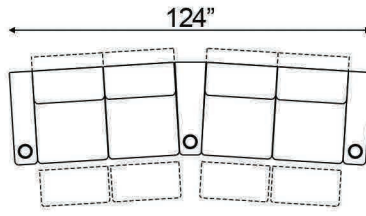

Straight Armrest Width: 6.5" | Curved Armrest Width: 11.5"

Distance from wall needed for full recline: 6"

Popular Configurations

Curved Row of 2

Curved Row of 3

Curved Row of 3 Loveseat Left

Row of 3 Loveseat Right

Curved Row of 4 Loveseat Left

Curved Row of 4 Loveseat Right

Curved Row of 4 Middle Loveseat

Curved Row of 4

Curved Row of 4 Dual Loveseats

Curved Row of 5

Curved Row of 5 Loveseat Left

Curved Row of 5 Loveseat Right

Curved Row of 5 Dual Loveseats

Curved Row of 5 Sofa Left

Curved Row of 5 Sofa Right