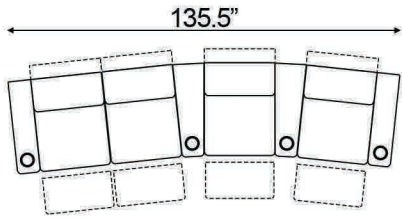

Straight Armrest Width: 6.5" | Curved Armrest Width: 11.5"

Distance from wall needed for full recline: 6"

Popular Configurations

Curved Row of 2

Curved Row of 3

Curved Row of 3 Loveseat Left

Row of 3 Loveseat Right

Curved Row of 4 Loveseat Left

Curved Row of 4 Loveseat Right

Curved Row of 4 Middle Loveseat

Curved Row of 4

Curved Row of 4 Dual Loveseats

Curved Row of 5

Curved Row of 5 Loveseat Left

Curved Row of 5 Loveseat Right

Curved Row of 5 Dual Loveseats

Curved Row of 5 Sofa Left

Curved Row of 5 Sofa Right