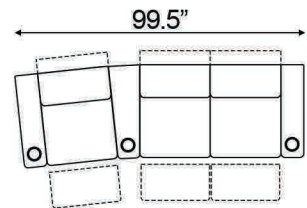

Straight Armrest Width: 6.5" | Curved Armrest Width: 11.5"

Distance from wall needed for full recline: 6"

Popular Configurations

Curved Row of 2

Curved Row of 3

Curved Row of 3 Loveseat Left

Row of 3 Loveseat Right

Curved Row of 4 Loveseat Left

Curved Row of 4 Loveseat Right

Curved Row of 4 Middle Loveseat

Curved Row of 4

Curved Row of 4 Dual Loveseats

Curved Row of 5

Curved Row of 5 Loveseat Left

Curved Row of 5 Loveseat Right

Curved Row of 5 Dual Loveseats

Curved Row of 5 Sofa Left

Curved Row of 5 Sofa Right