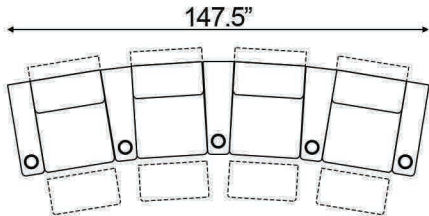

Straight Armrest Width: 6.5" | Curved Armrest Width: 11.5"

Distance from wall needed for full recline: 6"

Popular Configurations

Curved Row of 2

Curved Row of 3

Curved Row of 3 Loveseat Left

Row of 3 Loveseat Right

Curved Row of 4 Loveseat Left

Curved Row of 4 Loveseat Right

Curved Row of 4 Middle Loveseat

Curved Row of 4

Curved Row of 4 Dual Loveseats

Curved Row of 5

Curved Row of 5 Loveseat Left

Curved Row of 5 Loveseat Right

Curved Row of 5 Dual Loveseats

Curved Row of 5 Sofa Left

Curved Row of 5 Sofa Right