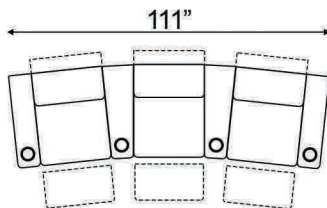

Straight Armrest Width: 6.5" | Curved Armrest Width: 11.5"

Distance from wall needed for full recline: 6"

Popular Configurations

Curved Row of 2

Curved Row of 3

Curved Row of 3 Loveseat Left

Row of 3 Loveseat Right

Curved Row of 4 Loveseat Left

Curved Row of 4 Loveseat Right

Curved Row of 4 Middle Loveseat

Curved Row of 4

Curved Row of 4 Dual Loveseats

Curved Row of 5

Curved Row of 5 Loveseat Left

Curved Row of 5 Loveseat Right

Curved Row of 5 Dual Loveseats

Curved Row of 5 Sofa Left

Curved Row of 5 Sofa Right