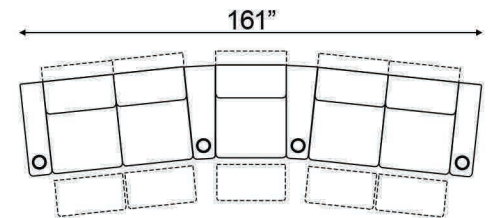

Straight Armrest Width: 6.5" | Curved Armrest Width: 11.5"

Distance from wall needed for full recline: 6"

Popular Configurations

Curved Row of 2

Curved Row of 3

Curved Row of 3 Loveseat Left

Row of 3 Loveseat Right

Curved Row of 4 Loveseat Left

Curved Row of 4 Loveseat Right

Curved Row of 4 Middle Loveseat

Curved Row of 4

Curved Row of 4 Dual Loveseats

Curved Row of 5

Curved Row of 5 Loveseat Left

Curved Row of 5 Loveseat Right

Curved Row of 5 Dual Loveseats

Curved Row of 5 Sofa Left

Curved Row of 5 Sofa Right