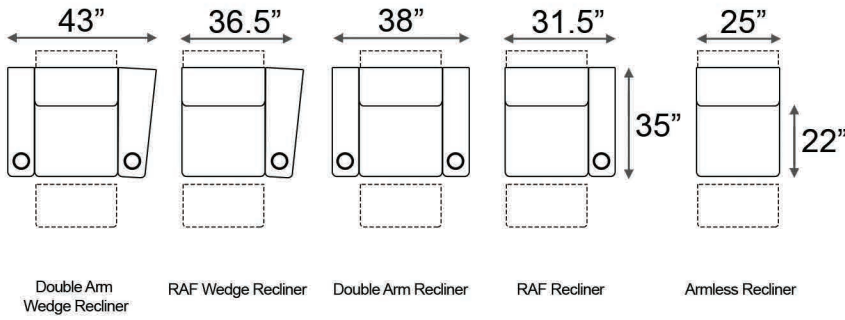

Straight Armrest Width: 6.5" | Curved Armrest Width: 11.5"

Distance from wall needed for full recline: 6"

Popular Configurations

Curved Row of 2

Curved Row of 3

Curved Row of 3 Loveseat Left

Row of 3 Loveseat Right

Curved Row of 4 Loveseat Left

Curved Row of 4 Loveseat Right

Curved Row of 4 Middle Loveseat

Curved Row of 4

Curved Row of 4 Dual Loveseats

Curved Row of 5

Curved Row of 5 Loveseat Left

Curved Row of 5 Loveseat Right

Curved Row of 5 Dual Loveseats

Curved Row of 5 Sofa Left

Curved Row of 5 Sofa Right