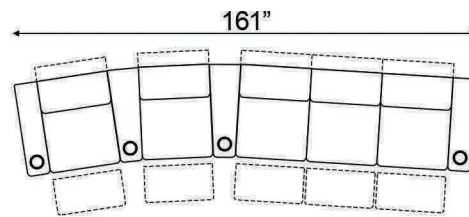

Straight Armrest Width: 6.5" | Curved Armrest Width: 11.5"

Distance from wall needed for full recline: 6"

Popular Configurations

Curved Row of 2

Curved Row of 3

Curved Row of 3 Loveseat Left

Row of 3 Loveseat Right

Curved Row of 4 Loveseat Left

Curved Row of 4 Loveseat Right

Curved Row of 4 Middle Loveseat

Curved Row of 4

Curved Row of 4 Dual Loveseats

Curved Row of 5

Curved Row of 5 Loveseat Left

Curved Row of 5 Loveseat Right

Curved Row of 5 Dual Loveseats

Curved Row of 5 Sofa Left

Curved Row of 5 Sofa Right