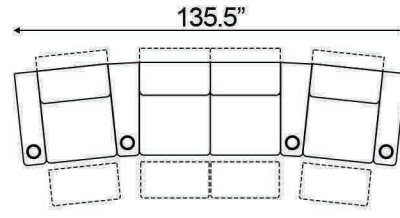

Straight Armrest Width: 6.5" | Curved Armrest Width: 11.5"

Distance from wall needed for full recline: 6"

Popular Configurations

Curved Row of 2

Curved Row of 3

Curved Row of 3 Loveseat Left

Row of 3 Loveseat Right

Curved Row of 4 Loveseat Left

Curved Row of 4 Loveseat Right

Curved Row of 4 Middle Loveseat

Curved Row of 4

Curved Row of 4 Dual Loveseats

Curved Row of 5

Curved Row of 5 Loveseat Left

Curved Row of 5 Loveseat Right

Curved Row of 5 Dual Loveseats

Curved Row of 5 Sofa Left

Curved Row of 5 Sofa Right