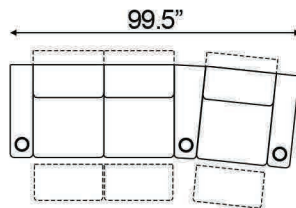

Straight Armrest Width: 6.5" | Curved Armrest Width: 11.5"

Distance from wall needed for full recline: 6"

Popular Configurations

Curved Row of 2

Curved Row of 3

Curved Row of 3 Loveseat Left

Row of 3 Loveseat Right

Curved Row of 4 Loveseat Left

Curved Row of 4 Loveseat Right

Curved Row of 4 Middle Loveseat

Curved Row of 4

Curved Row of 4 Dual Loveseats

Curved Row of 5

Curved Row of 5 Loveseat Left

Curved Row of 5 Loveseat Right

Curved Row of 5 Dual Loveseats

Curved Row of 5 Sofa Left

Curved Row of 5 Sofa Right