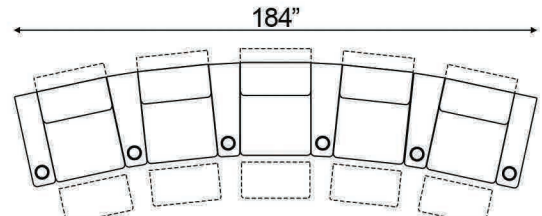

Straight Armrest Width: 6.5" | Curved Armrest Width: 11.5"

Distance from wall needed for full recline: 6"

Popular Configurations

Curved Row of 2

Curved Row of 3

Curved Row of 3 Loveseat Left

Row of 3 Loveseat Right

Curved Row of 4 Loveseat Left

Curved Row of 4 Loveseat Right

Curved Row of 4 Middle Loveseat

Curved Row of 4

Curved Row of 4 Dual Loveseats

Curved Row of 5

Curved Row of 5 Loveseat Left

Curved Row of 5 Loveseat Right

Curved Row of 5 Dual Loveseats

Curved Row of 5 Sofa Left

Curved Row of 5 Sofa Right