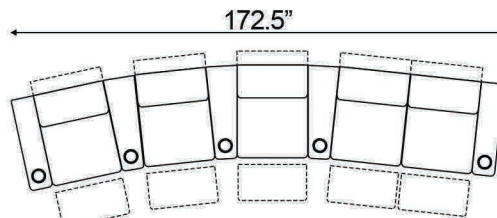

Straight Armrest Width: 6.5" | Curved Armrest Width: 11.5"

Distance from wall needed for full recline: 6"

Popular Configurations

Curved Row of 2

Curved Row of 3

Curved Row of 3 Loveseat Left

Row of 3 Loveseat Right

Curved Row of 4 Loveseat Left

Curved Row of 4 Loveseat Right

Curved Row of 4 Middle Loveseat

Curved Row of 4

Curved Row of 4 Dual Loveseats

Curved Row of 5

Curved Row of 5 Loveseat Left

Curved Row of 5 Loveseat Right

Curved Row of 5 Dual Loveseats

Curved Row of 5 Sofa Left

Curved Row of 5 Sofa Right