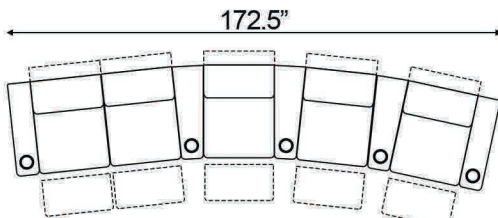

Straight Armrest Width: 6.5" | Curved Armrest Width: 11.5"

Distance from wall needed for full recline: 6"

Popular Configurations

Curved Row of 2

Curved Row of 3

Curved Row of 3 Loveseat Left

Row of 3 Loveseat Right

Curved Row of 4 Loveseat Left

Curved Row of 4 Loveseat Right

Curved Row of 4 Middle Loveseat

Curved Row of 4

Curved Row of 4 Dual Loveseats

Curved Row of 5

Curved Row of 5 Loveseat Left

Curved Row of 5 Loveseat Right

Curved Row of 5 Dual Loveseats

Curved Row of 5 Sofa Left

Curved Row of 5 Sofa Right