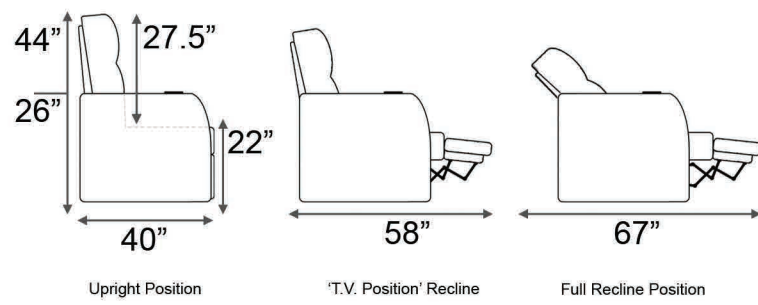

Straight Armrest Width: 6.5" | Curved Armrest Width: 11.5"

Distance from wall needed for full recline: 6"

Popular Configurations

Curved Row of 2

Curved Row of 3

Curved Row of 3 Loveseat Left

Row of 3 Loveseat Right

Curved Row of 4 Loveseat Left

Curved Row of 4 Loveseat Right

Curved Row of 4 Middle Loveseat

Curved Row of 4

Curved Row of 4 Dual Loveseats

Curved Row of 5

Curved Row of 5 Loveseat Left

Curved Row of 5 Loveseat Right

Curved Row of 5 Dual Loveseats

Curved Row of 5 Sofa Left

Curved Row of 5 Sofa Right