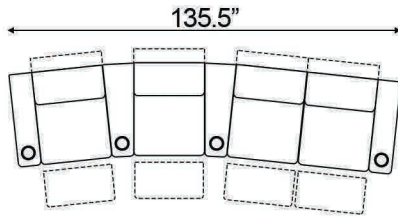

Straight Armrest Width: 6.5" | Curved Armrest Width: 11.5"

Distance from wall needed for full recline: 6"

Popular Configurations

Curved Row of 2

Curved Row of 3

Curved Row of 3 Loveseat Left

Row of 3 Loveseat Right

Curved Row of 4 Loveseat Left

Curved Row of 4 Loveseat Right

Curved Row of 4 Middle Loveseat

Curved Row of 4

Curved Row of 4 Dual Loveseats

Curved Row of 5

Curved Row of 5 Loveseat Left

Curved Row of 5 Loveseat Right

Curved Row of 5 Dual Loveseats

Curved Row of 5 Sofa Left

Curved Row of 5 Sofa Right