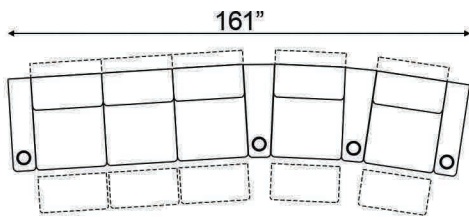

Straight Armrest Width: 6.5" | Curved Armrest Width: 11.5"

Distance from wall needed for full recline: 6"

Popular Configurations

Curved Row of 2

Curved Row of 3

Curved Row of 3 Loveseat Left

Row of 3 Loveseat Right

Curved Row of 4 Loveseat Left

Curved Row of 4 Loveseat Right

Curved Row of 4 Middle Loveseat

Curved Row of 4

Curved Row of 4 Dual Loveseats

Curved Row of 5

Curved Row of 5 Loveseat Left

Curved Row of 5 Loveseat Right

Curved Row of 5 Dual Loveseats

Curved Row of 5 Sofa Left

Curved Row of 5 Sofa Right