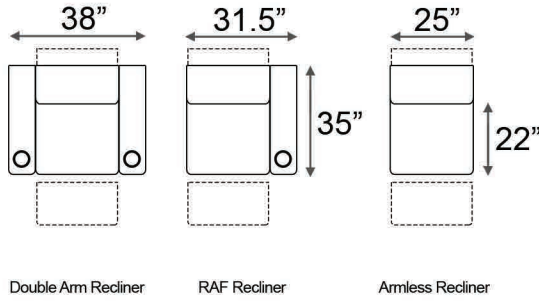

Armrest Width: 6.5"

Distance from wall needed for full recline: 6"