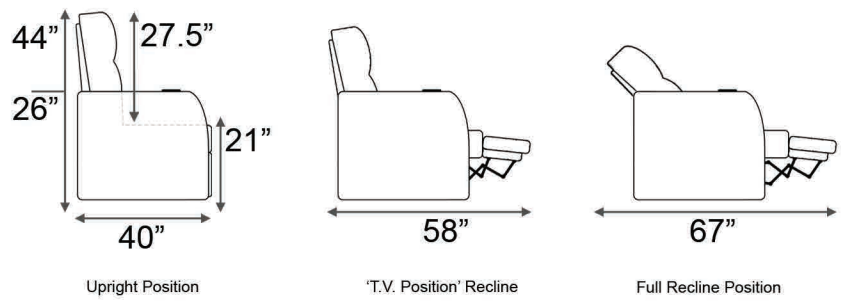

Armrest Width: 6.5"

Distance from wall needed for full recline: 6"