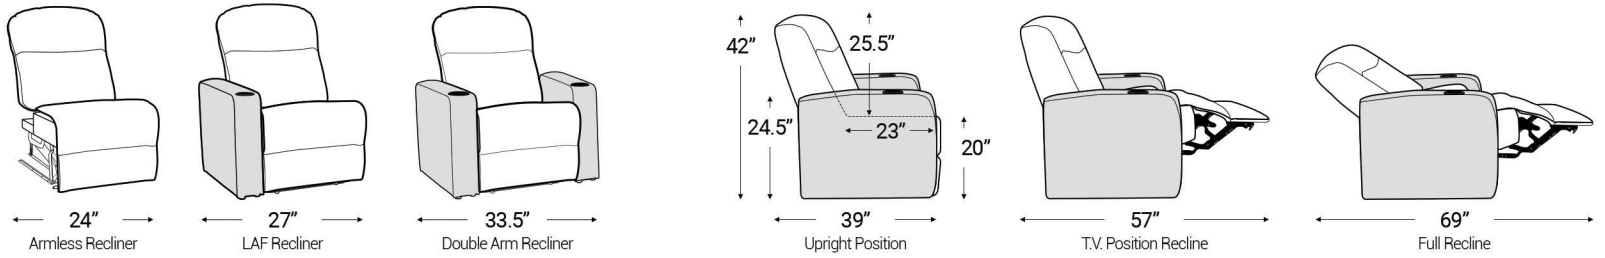

Armrest Width: 4"

Distance from wall needed for full recline: 3"

Popular Straight Row Configurations