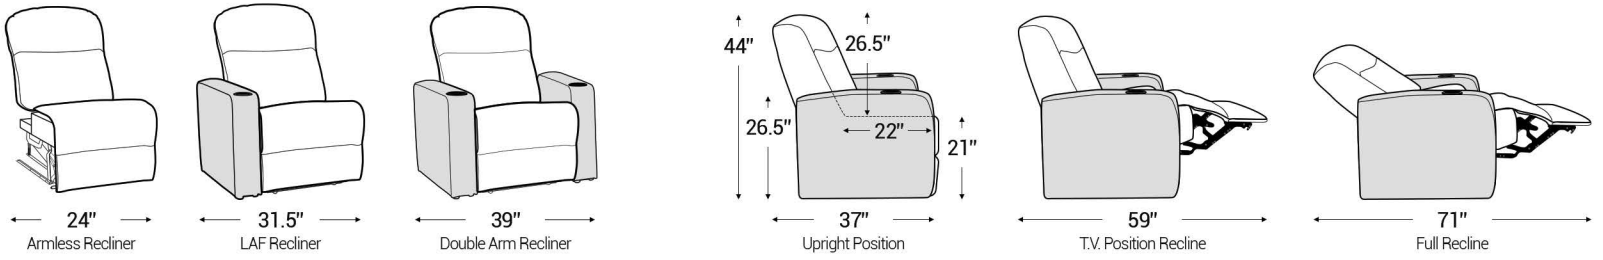

Distance from wall needed for full recline: 7"

**Popular Straight Row Configurations**