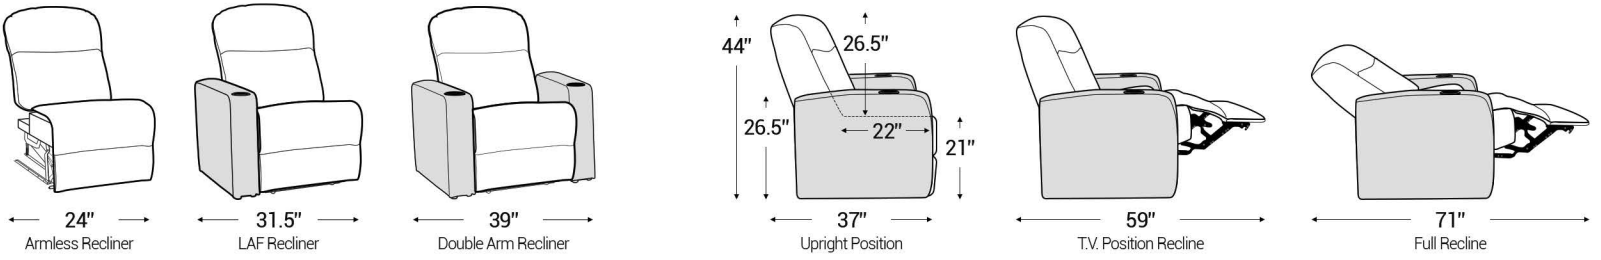

Distance from wall needed for full recline: 7"

Popular Straight Row Configurations