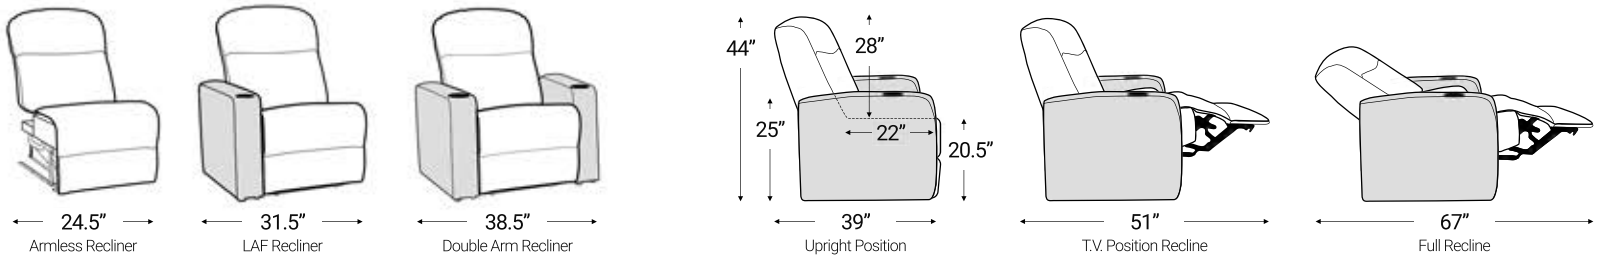

Distance from wall needed for full recline: 4.5'

Popular Straight Row Configurations