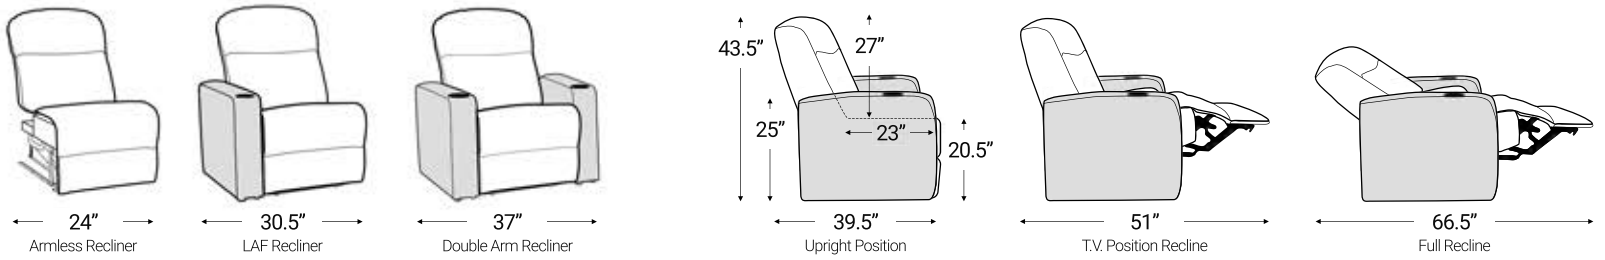

Distance from wall needed for full recline: 3.5'

Popular Straight Row Configurations