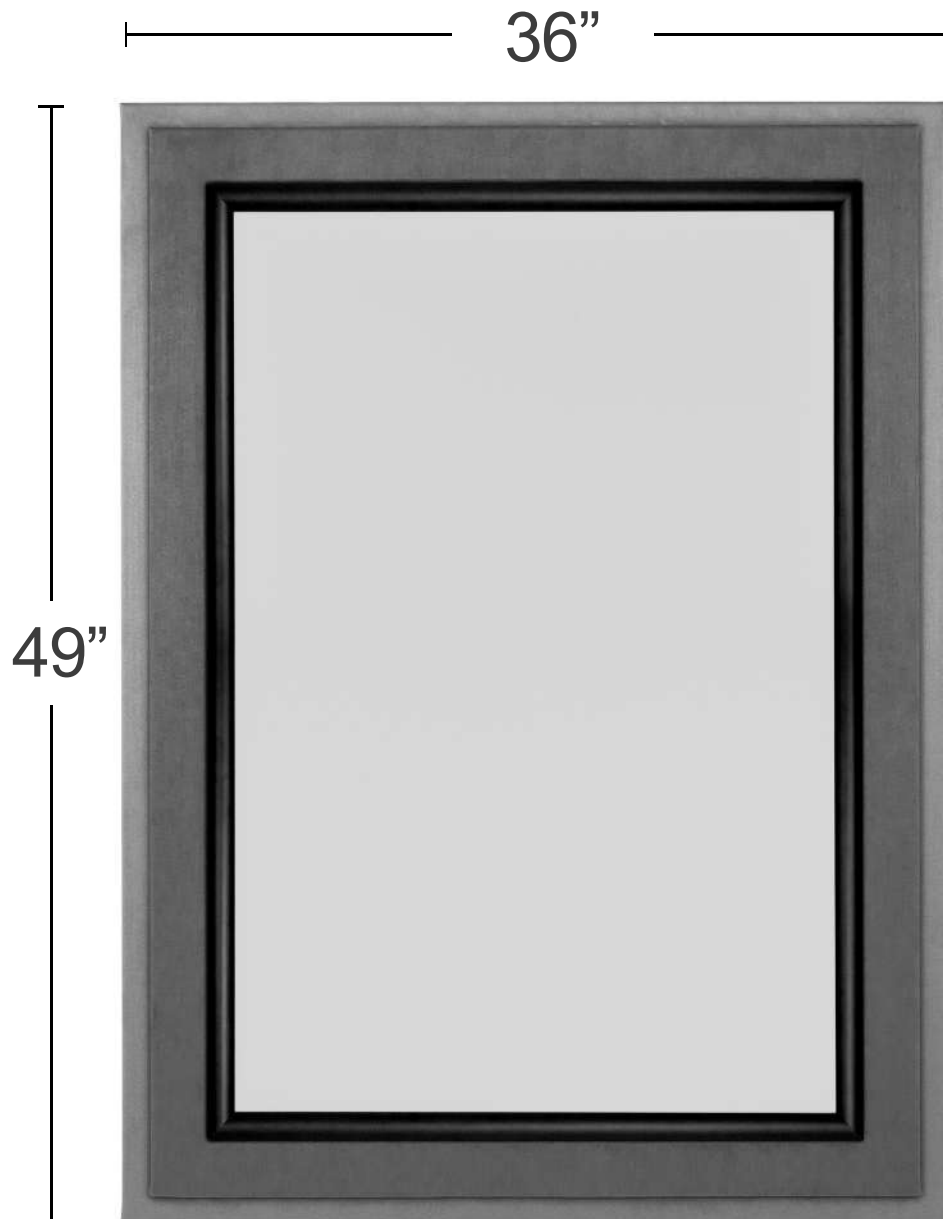

## Acclaim Poster Frame

**Fits any 27" x 40" Movie Poster.**

All posters can easily be swapped out.

**Frame Depth: 2"**