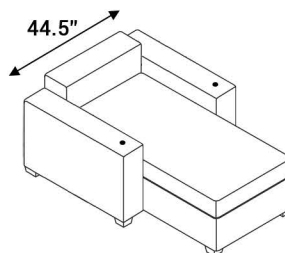

Full Recline Measurement: 73"

LAF Chaiselounger

54" Bench

42" Bench

26" Bench

RAF Chaiselounger

54" Ottoman

42" Ottoman

26" Ottoman

Popular Configurations

132" Dual Chaise Sofa

120" Dual Chaise Sofa

104" Dual Chaise Sofa

Dual Chaiselounger

Chaiselounger