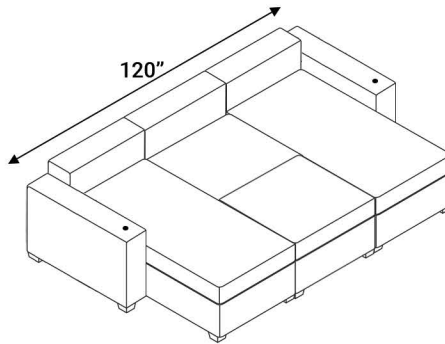

120" Dual Chaise Sofa