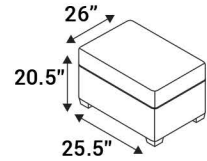

Full Recline Measurement: 73"

LAF Chaiselounger

54" Bench

42" Bench

26" Bench

RAF Chaiselounger

54" Ottoman

42" Ottoman

26" Ottoman

Popular Configurations

132" Dual Chaise Sofa

120" Dual Chaise Sofa

104" Dual Chaise Sofa

Dual Chaiselounger

Chaiselounger