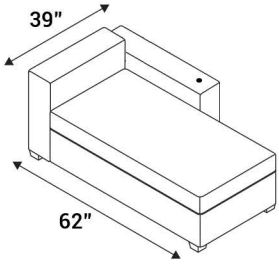

Full Recline Measurement: 73"

LAF Chaiselounger

54" Bench

42" Bench

26" Bench

RAF Chaiselounger

54" Ottoman

42" Ottoman

26" Ottoman

Popular Configurations

132" Dual Chaise Sofa

120" Dual Chaise Sofa

104" Dual Chaise Sofa

Dual Chaiselounger

Chaiselounger