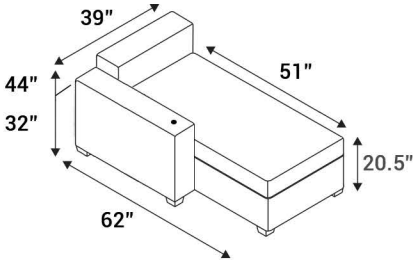

Full Recline Measurement: 73"

LAF Chaiselounger

54" Bench

42" Bench

26" Bench

RAF Chaiselounger

54" Ottoman

42" Ottoman

26" Ottoman

Popular Configurations

132" Dual Chaise Sofa

120" Dual Chaise Sofa

104" Dual Chaise Sofa

Dual Chaiselounger

Chaiselounger