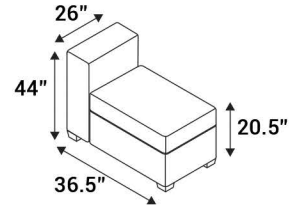

Full Recline Measurement: 73"

LAF Chaiselounger

54" Bench

42" Bench

26" Bench

RAF Chaiselounger

54" Ottoman

42" Ottoman

26" Ottoman

Popular Configurations

132" Dual Chaise Sofa

120" Dual Chaise Sofa

104" Dual Chaise Sofa

Dual Chaiselounger

Chaiselounger