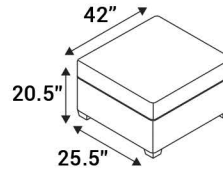

Full Recline Measurement: 73"

LAF Chaiselounger

54" Bench

42" Bench

26" Bench

RAF Chaiselounger

54" Ottoman

42" Ottoman

26" Ottoman

Popular Configurations

132" Dual Chaise Sofa

120" Dual Chaise Sofa

104" Dual Chaise Sofa

Dual Chaiselounger

Chaiselounger