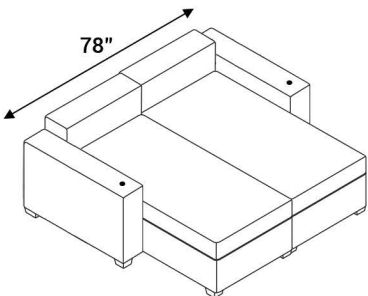

Full Recline Measurement: 73"

LAF Chaiselounger

54" Bench

42" Bench

26" Bench

RAF Chaiselounger

54" Ottoman

42" Ottoman

26" Ottoman

Popular Configurations

132" Dual Chaise Sofa

120" Dual Chaise Sofa

104" Dual Chaise Sofa

Dual Chaiselounger

Chaiselounger