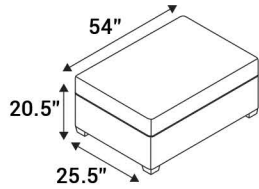

Full Recline Measurement: 73"

LAF Chaiselounger

54" Bench

42" Bench

26" Bench

RAF Chaiselounger

54" Ottoman

42" Ottoman

26" Ottoman

Popular Configurations

132" Dual Chaise Sofa

120" Dual Chaise Sofa

104" Dual Chaise Sofa

Dual Chaiselounger

Chaiselounger