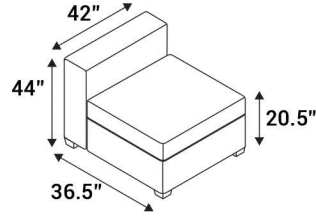

Full Recline Measurement: 73"

LAF Chaiselounger

54" Bench

42" Bench

26" Bench

RAF Chaiselounger

54" Ottoman

42" Ottoman

26" Ottoman

Popular Configurations

132" Dual Chaise Sofa

120" Dual Chaise Sofa

104" Dual Chaise Sofa

Dual Chaiselounger

Chaiselounger