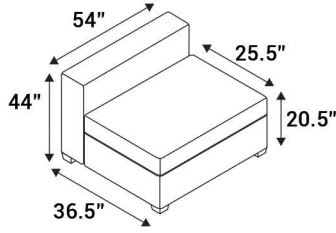

Full Recline Measurement: 73"

LAF Chaiselounger

54" Bench

42" Bench

26" Bench

RAF Chaiselounger

54" Ottoman

42" Ottoman

26" Ottoman

Popular Configurations

132" Dual Chaise Sofa

120" Dual Chaise Sofa

104" Dual Chaise Sofa

Dual Chaiselounger

Chaiselounger