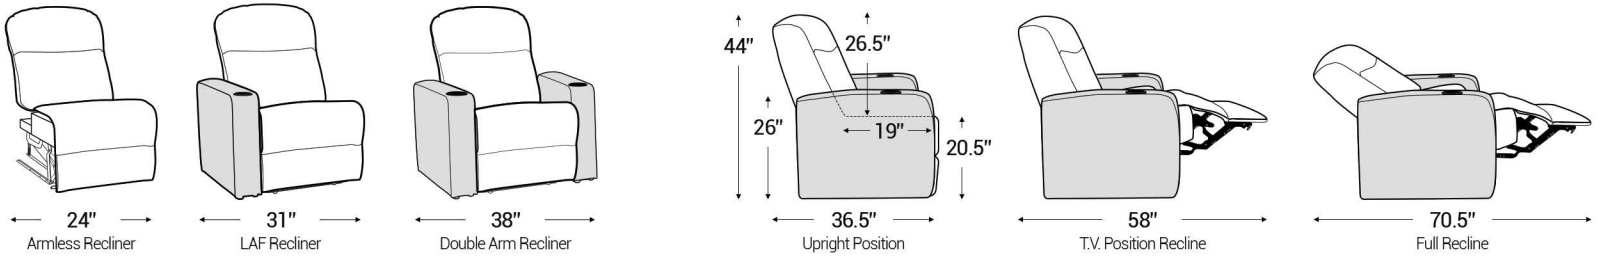

Distance from wall needed for full recline: 7"

Popular Straight Row Configurations

Distance from wall needed for full recline: 7"

Popular Curved Row Configurations