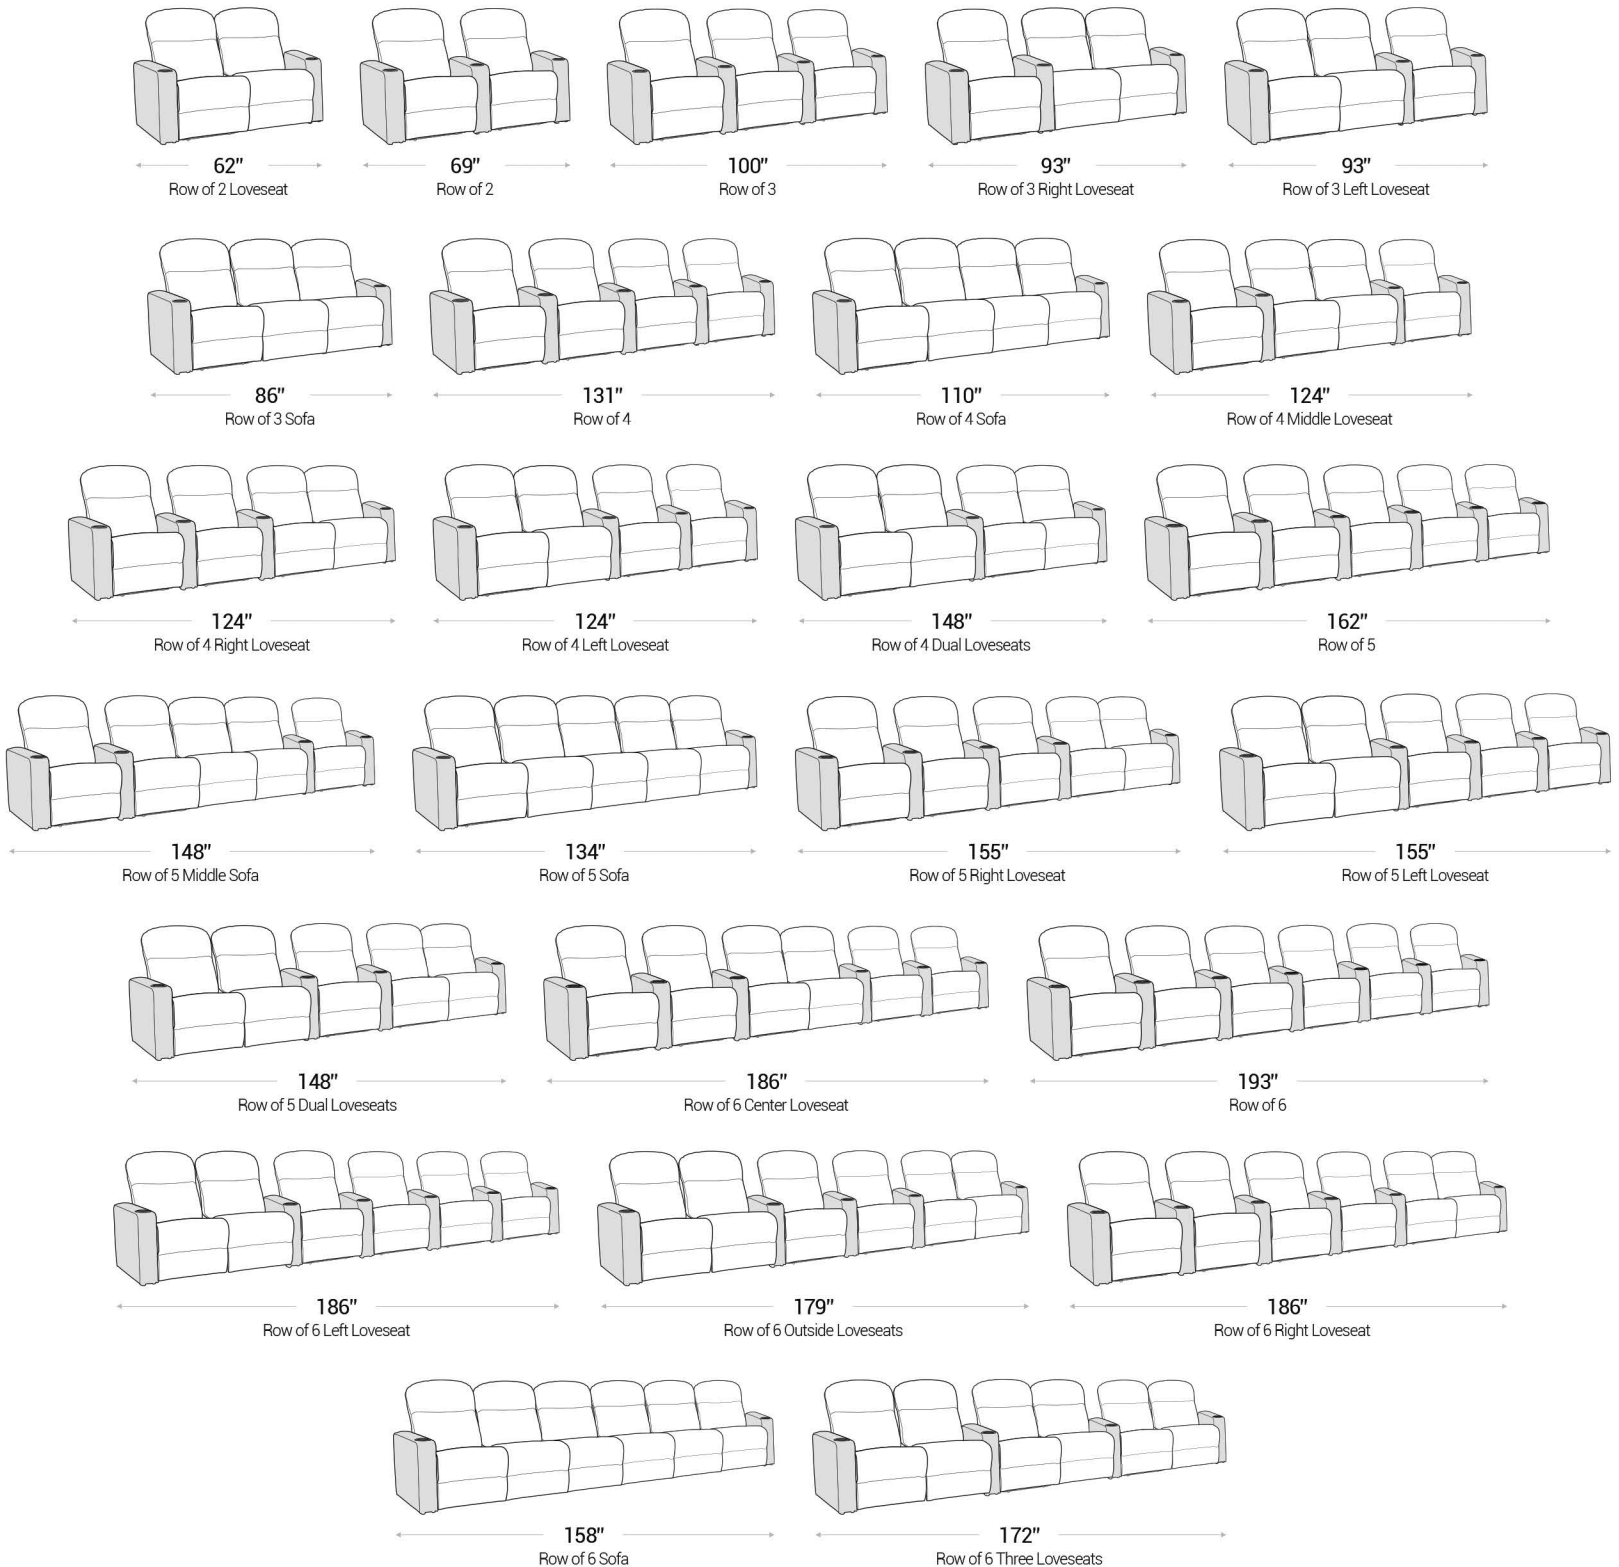

Distance from wall needed for full recline: 7"

Popular Straight Row Configurations

Distance from wall needed for full recline: 7"

Popular Curved Row Configurations