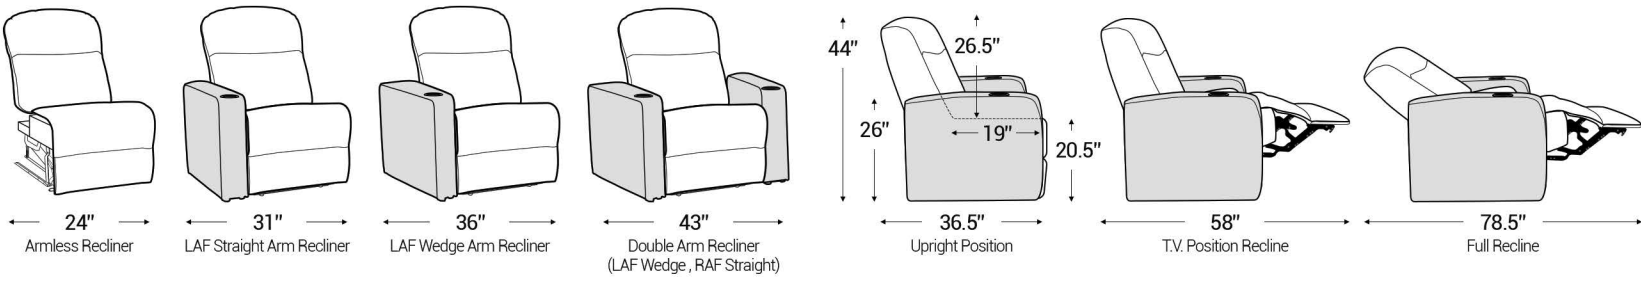

Distance from wall needed for full recline: 7"

Popular Straight Row Configurations

Distance from wall needed for full recline: 7"

Popular Curved Row Configurations