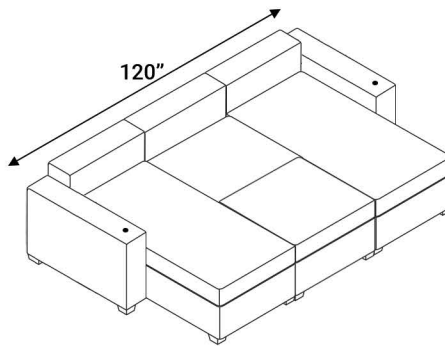

120" Dual Chaise Sofa