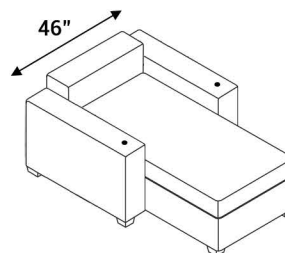

Full Recline Measurement: 75"

LAF Chaiselounger

54" Bench

42" Bench

26" Bench

RAF Chaiselounger

54" Ottoman

42" Ottoman

26" Ottoman

Popular Configurations

132" Dual Chaise Sofa

120" Dual Chaise Sofa

104" Dual Chaise Sofa

Dual Chaiselounger

Chaiselounger