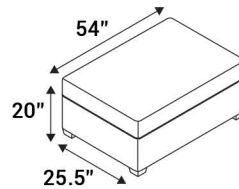

Full Recline Measurement: 75"

LAF Chaiselounger

54" Bench

42" Bench

26" Bench

RAF Chaiselounger

54" Ottoman

42" Ottoman

26" Ottoman

Popular Configurations

132" Dual Chaise Sofa

120" Dual Chaise Sofa

104" Dual Chaise Sofa

Dual Chaiselounger

Chaiselounger