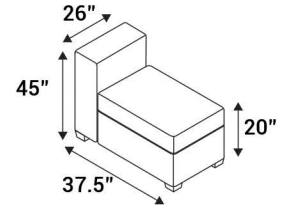

Full Recline Measurement: 75"

LAF Chaiselounger

54" Bench

42" Bench

26" Bench

RAF Chaiselounger

54" Ottoman

42" Ottoman

26" Ottoman

Popular Configurations

132" Dual Chaise Sofa

120" Dual Chaise Sofa

104" Dual Chaise Sofa

Dual Chaiselounger

Chaiselounger