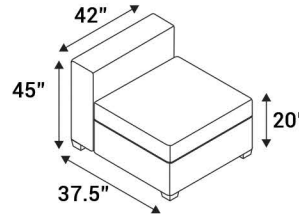

Full Recline Measurement: 75"

LAF Chaiselounger

54" Bench

42" Bench

26" Bench

RAF Chaiselounger

54" Ottoman

42" Ottoman

26" Ottoman

Popular Configurations

132" Dual Chaise Sofa

120" Dual Chaise Sofa

104" Dual Chaise Sofa

Dual Chaiselounger

Chaiselounger