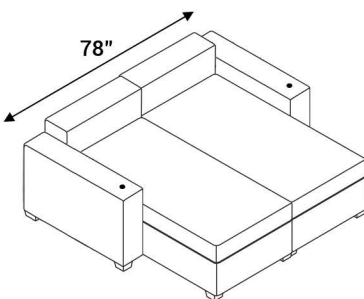

Full Recline Measurement: 75"

LAF Chaiselounger

54" Bench

42" Bench

26" Bench

RAF Chaiselounger

54" Ottoman

42" Ottoman

26" Ottoman

Popular Configurations

132" Dual Chaise Sofa

120" Dual Chaise Sofa

104" Dual Chaise Sofa

Dual Chaiselounger

Chaiselounger