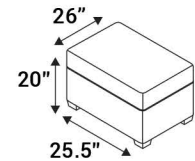

Full Recline Measurement: 75"

LAF Chaiselounger

54" Bench

42" Bench

26" Bench

RAF Chaiselounger

54" Ottoman

42" Ottoman

26" Ottoman

Popular Configurations

132" Dual Chaise Sofa

120" Dual Chaise Sofa

104" Dual Chaise Sofa

Dual Chaiselounger

Chaiselounger