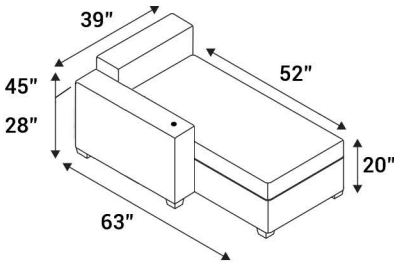

Full Recline Measurement: 75"

LAF Chaiselounger

54" Bench

42" Bench

26" Bench

RAF Chaiselounger

54" Ottoman

42" Ottoman

26" Ottoman

Popular Configurations

132" Dual Chaise Sofa

120" Dual Chaise Sofa

104" Dual Chaise Sofa

Dual Chaiselounger

Chaiselounger