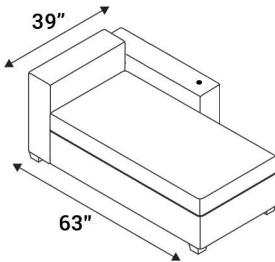

Full Recline Measurement: 75"

LAF Chaiselounger

54" Bench

42" Bench

26" Bench

RAF Chaiselounger

54" Ottoman

42" Ottoman

26" Ottoman

Popular Configurations

132" Dual Chaise Sofa

120" Dual Chaise Sofa

104" Dual Chaise Sofa

Dual Chaiselounger

Chaiselounger