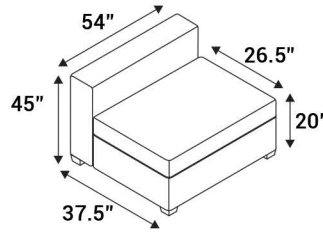

Full Recline Measurement: 75"

LAF Chaiselounger

54" Bench

42" Bench

26" Bench

RAF Chaiselounger

54" Ottoman

42" Ottoman

26" Ottoman

Popular Configurations

132" Dual Chaise Sofa

120" Dual Chaise Sofa

104" Dual Chaise Sofa

Dual Chaiselounger

Chaiselounger