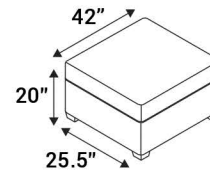

Full Recline Measurement: 75"

LAF Chaiselounger

54" Bench

42" Bench

26" Bench

RAF Chaiselounger

54" Ottoman

42" Ottoman

26" Ottoman

Popular Configurations

132" Dual Chaise Sofa

120" Dual Chaise Sofa

104" Dual Chaise Sofa

Dual Chaiselounger

Chaiselounger