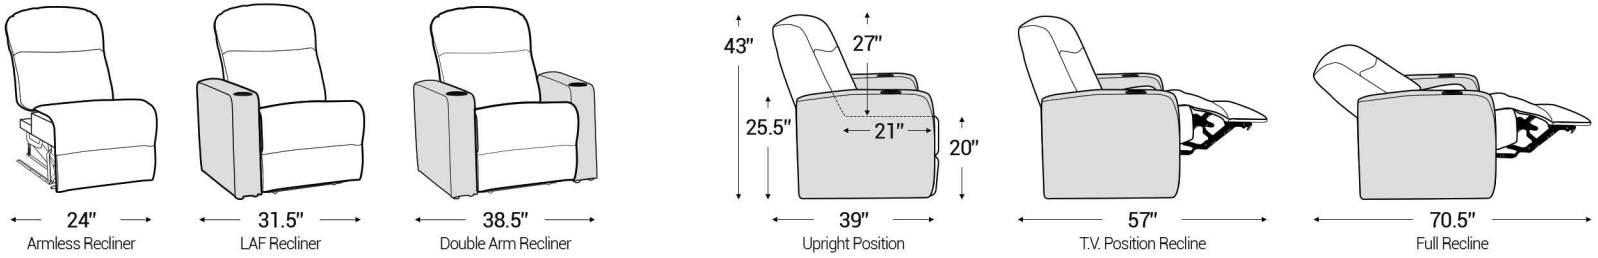

Armrest Width: 7"

Distance from wall needed for full recline: 8.5"

Popular Straight Row Configurations