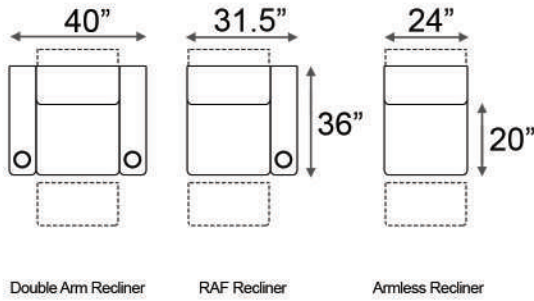

Armrest Width: 6.5"

Distance from wall needed for full recline: 7"