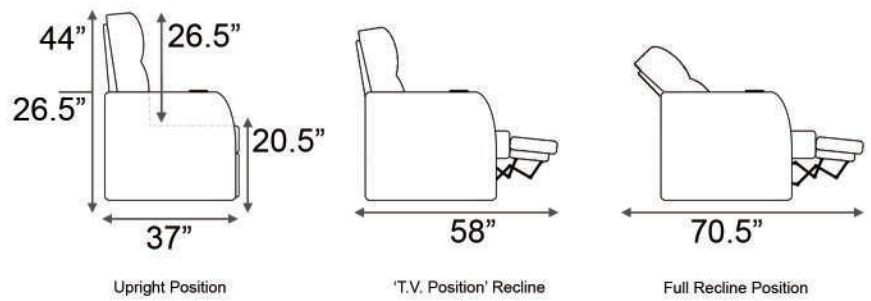

Armrest Width: 6.5"

Distance from wall needed for full recline: 7"