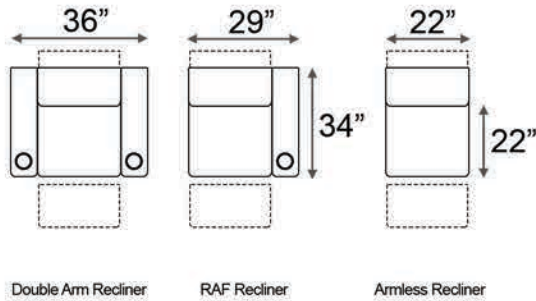

Armrest Width: 7"

Distance from wall needed for full recline: 2"

Popular Configurations