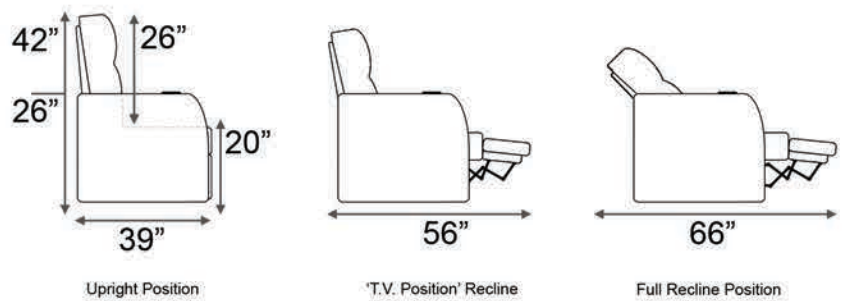

Armrest Width: 7"

Distance from wall needed for full recline: 2"

Popular Configurations