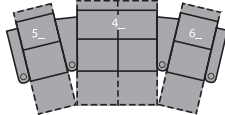

1R Manual Recliner
1E Power Recliner
36 x 38 x 44"
91 x 96 x 113cm
IA: 23" / 58cm

2R LHF Arm, Manual Recliner
2E LHF Arm, Power Recliner
29 x 38 x 44"
74 x 96 x 113cm

3R RHF Arm, Manual Recliner
3E RHF Arm, Power Recliner
29 x 38 x 44"
74 x 96 x 113cm

6R RHF Arm, LHF Wedge, Manual Recliner
6E RHF Arm, LHF Wedge, Power Recliner
43 x 38 x 44"
110 x 96 x 113cm
IA: 23" / 58cm

7R RHF Wedge, Manual Recliner
7E RHF Wedge, Power Recliner
37 x 38 x 44"
93 x 96 x 113cm

2 Seats Straight (1_/3_)
65 x 65" / 165 x 165cm

2 Seats Curved (5_/3_)
72 x 67" / 183 x 169cm

3 Seats Straight (1_/3_/3_)
94 x 65" / 238 x 165cm

3 Seats Curved (5_/7_/3_)
108 x 69" / 274 x 176cm

4 Seats Straight (1_/3_/3_/3_)
122 x 65" / 311 x 165cm

4 Seats Curved (5_/7_/7_/3_)
143 x 73" / 362 x 186cm

4 Seats Straight (1_/4_/1_)
116 x 65" / 294 x 165cm

4 Seats Curved (5_/4_/6_)
130 x 69" / 330 x 176cm