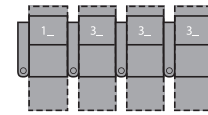

- A Seat Depth 22" / 56cm
- B Seat Height 20" / 51cm
- C Arm Height 25" / 64cm

Options

- > LED
- > Cupholder
- > Wireless Bass Shaker
- > Tray tables
- > Grommets for use with accessories
- > Foot options

1R Manual Recliner
1E Power Recliner
36 x 38 x 44"
91 x 96 x 113cm
IA: 23" / 58cm

2R LHF Arm, Manual Recliner
2E LHF Arm, Power Recliner
29 x 38 x 44"
74 x 96 x 113cm

3R RHF Arm, Manual Recliner
3E RHF Arm, Power Recliner
29 x 38 x 44"
74 x 96 x 113cm

2 Seats Straight (1_/3_)
65 x 65" / 165 x 165cm

2 Seats Curved (5_/3_)
72 x 67" / 183 x 169cm

3 Seats Straight (1_/3_/3_)
94 x 65" / 238 x 165cm

3 Seats Curved (5_/7_/3_)
108 x 69" / 274 x 176cm

4 Seats Straight (1_/3_/3_/3_)
122 x 65" / 311 x 165cm

4 Seats Curved (5_/7_/7_/3_)
143 x 73" / 362 x 186cm

4 Seats Straight (1_/4_/1_)
116 x 65" / 294 x 165cm

4 Seats Curved (5_/4_/6_)
130 x 69" / 330 x 176cm