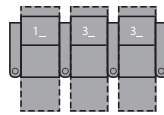

1R Manual Recliner
1E Power Recliner
36 x 38 x 44"
91 x 96 x 113cm
IA: 23" / 58cm

2R LHF Arm, Manual Recliner
2E LHF Arm, Power Recliner
29 x 38 x 44"
74 x 96 x 113cm

3R RHF Arm, Manual Recliner
3E RHF Arm, Power Recliner
29 x 38 x 44"
74 x 96 x 113cm

6R RHF Arm, LHF Wedge, Manual Recliner
6E RHF Arm, LHF Wedge, Power Recliner
43 x 38 x 44"
110 x 96 x 113cm
IA: 23" / 58cm

7R RHF Wedge, Manual Recliner
7E RHF Wedge, Power Recliner
37 x 38 x 44"
93 x 96 x 113cm

8R Armless Manual Recliner
8E Armless Power Recliner
22 x 38 x 44"
56 x 96 x 113cm

9R RHF Wedge, Manual Recliner
9E RHF Wedge, Power Recliner
37 x 38 x 44"
93 x 96 x 113cm

For more information, go to palliser.com/surroundhts

2 Seats Straight (1_/3_)
65 x 65" / 165 x 165cm

2 Seats Curved (5_/3_)
72 x 67" / 183 x 169cm

3 Seats Straight (1_/3_/3_)
94 x 65" / 238 x 165cm

3 Seats Curved (5_/7_/3_)
108 x 69" / 274 x 176cm

4 Seats Straight (1_/3_/3_/3_)
122 x 65" / 311 x 165cm