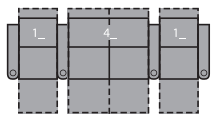

1R Manual Recliner
1E Power Recliner
36 x 38 x 44"
91 x 96 x 113cm
IA: 23" / 58cm

2R LHF Arm, Manual Recliner
2E LHF Arm, Power Recliner
29 x 38 x 44"
74 x 96 x 113cm

3R RHF Arm, Manual Recliner
3E RHF Arm, Power Recliner
29 x 38 x 44"
74 x 96 x 113cm

6R RHF Arm, LHF Wedge, Manual Recliner
6E RHF Arm, LHF Wedge, Power Recliner
43 x 38 x 44"
110 x 96 x 113cm
IA: 23" / 58cm

7R RHF Wedge, Manual Recliner
7E RHF Wedge, Power Recliner
37 x 38 x 44"
93 x 96 x 113cm

2 Seats Straight (1_/3_)
65 x 65" / 165 x 165cm

2 Seats Curved (5_/3_)
72 x 67" / 183 x 169cm

3 Seats Straight (1_/3_/3_)
94 x 65" / 238 x 165cm

3 Seats Curved (5_/7_/3_)
108 x 69" / 274 x 176cm

4 Seats Straight (1_/3_/3_/3_)
122 x 65" / 311 x 165cm

4 Seats Curved (5_/7_/7_/3_)
143 x 73" / 362 x 186cm

4 Seats Straight (1_/4_/1_)
116 x 65" / 294 x 165cm

4 Seats Curved (5_/4_/6_)
130 x 69" / 330 x 176cm