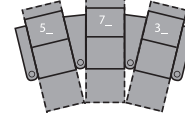

1R Manual Recliner
1E Power Recliner
36 x 38 x 44"
91 x 96 x 113cm
IA: 23" / 58cm

2R LHF Arm, Manual Recliner
2E LHF Arm, Power Recliner
29 x 38 x 44"
74 x 96 x 113cm

3R RHF Arm, Manual Recliner
3E RHF Arm, Power Recliner
29 x 38 x 44"
74 x 96 x 113cm

6R RHF Arm, LHF Wedge, Manual Recliner
6E RHF Arm, LHF Wedge, Power Recliner
43 x 38 x 44"
110 x 96 x 113cm
IA: 23" / 58cm

7R RHF Wedge, Manual Recliner
7E RHF Wedge, Power Recliner
37 x 38 x 44"
93 x 96 x 113cm

8R Armless Manual Recliner
8E Armless Power Recliner
22 x 38 x 44"
56 x 96 x 113cm

9R RHF Wedge, Manual Recliner
9E RHF Wedge, Power Recliner
37 x 38 x 44"
93 x 96 x 113cm

For more information, go to palliser.com/surroundhts

2 Seats Straight (1_/3_)
65 x 65" / 165 x 165cm

2 Seats Curved (5_/3_)
72 x 67" / 183 x 169cm

3 Seats Straight (1_/3_/3_)
94 x 65" / 238 x 165cm

3 Seats Curved (5_/7_/3_)
108 x 69" / 274 x 176cm

4 Seats Straight (1_/3_/3_/3_)
122 x 65" / 311 x 165cm