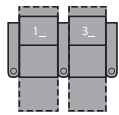

2 Seats Straight (1_/3_)
65 x 65" / 165 x 165cm