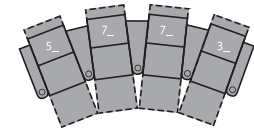

1R Manual Recliner
1E Power Recliner
36 x 38 x 44"
91 x 96 x 113cm
IA: 23" / 58cm

2R LHF Arm, Manual Recliner
2E LHF Arm, Power Recliner
29 x 38 x 44"
74 x 96 x 113cm

3R RHF Arm, Manual Recliner
3E RHF Arm, Power Recliner
29 x 38 x 44"
74 x 96 x 113cm

6R RHF Arm, LHF Wedge, Manual Recliner
6E RHF Arm, LHF Wedge, Power Recliner
43 x 38 x 44"
110 x 96 x 113cm
IA: 23" / 58cm

7R RHF Wedge, Manual Recliner
7E RHF Wedge, Power Recliner
37 x 38 x 44"
93 x 96 x 113cm

2 Seats Straight (1_/3_)
65 x 65" / 165 x 165cm

2 Seats Curved (5_/3_)
72 x 67" / 183 x 169cm

3 Seats Straight (1_/3_/3_)
94 x 65" / 238 x 165cm

3 Seats Curved (5_/7_/3_)
108 x 69" / 274 x 176cm

4 Seats Straight (1_/3_/3_/3_)
122 x 65" / 311 x 165cm

4 Seats Curved (5_/7_/7_/3_)
143 x 73" / 362 x 186cm

4 Seats Straight (1_/4_/1_)
116 x 65" / 294 x 165cm

4 Seats Curved (5_/4_/6_)
130 x 69" / 330 x 176cm