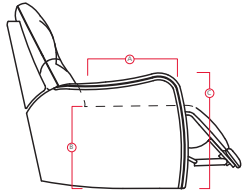

41453 / 46453 HIFI

PALLISER[®]
My Home, My Style, My Way™

DIMENSIONS SHOWN AS WIDTH X DEPTH X HEIGHT.
SPECIFICATIONS ARE CORRECT AT TIME OF PRINTING AND ARE SUBJECT TO CHANGE WITHOUT NOTICE.
LHF – LEFT HAND FACING RHF – RIGHT HAND FACING IA – INSIDE ARM TO INSIDE ARM

- A Seat Depth 22" / 56cm
- B Seat Height 20" / 51cm
- C Arm Height 25" / 64cm

Options

- > LED
- > Cupholder
- > Wireless Bass Shaker
- > Tray tables
- > Grommets for use with accessories
- > Foot options