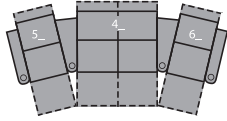

1R Manual Recliner  
1E Power Recliner  
34 x 40 x 42"  
86 x 102 x 106cm  
IA: 23" / 58cm

2R LHF Arm, Manual Recliner  
2E LHF Arm, Power Recliner  
28 x 40 x 42"  
72 x 102 x 106cm

3R RHF Arm, Manual Recliner  
3E RHF Arm, Power Recliner  
28 x 40 x 42"  
72 x 102 x 106cm

8R Armless Manual Recliner  
8E Armless Power Recliner  
23 x 39 x 42"  
58 x 99 x 106cm

9R RHF Wedge, Manual Recliner  
9E RHF Wedge, Power Recliner  
34 x 40 x 42"  
88 x 102 x 106cm

For more information, go to [palliser.com/surroundhts](http://palliser.com/surroundhts)

2 Seats Straight (1\_/3\_)  
62 x 68" / 158 x 171cm

2 Seats Curved (5\_/3\_)  
68 x 70" / 173 x 178cm

3 Seats Straight (1\_/3\_/3\_)  
91 x 68" / 231 x 171cm

3 Seats Curved (5\_/7\_/3\_)  
102 x 72" / 260 x 183cm

4 Seats Straight (1\_/3\_/3\_/3\_)  
119 x 68" / 303 x 171cm

4 Seats Curved (5\_/7\_/7\_/3\_)  
136 x 74" / 346 x 188cm

4 Seats Straight (1\_/4\_/1\_)  
114 x 68" / 289 x 171cm

4 Seats Curved (5\_/4\_/6\_)  
125 x 71" / 319 x 179cm