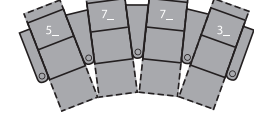

1R Manual Recliner  
1E Power Recliner  
34 x 40 x 42"  
86 x 102 x 106cm  
IA: 23" / 58cm

2R LHF Arm, Manual Recliner  
2E LHF Arm, Power Recliner  
28 x 40 x 42"  
72 x 102 x 106cm

3R RHF Arm, Manual Recliner  
3E RHF Arm, Power Recliner  
28 x 40 x 42"  
72 x 102 x 106cm

8R Armless Manual Recliner  
8E Armless Power Recliner  
23 x 39 x 42"  
58 x 99 x 106cm

9R RHF Wedge, Manual Recliner  
9E RHF Wedge, Power Recliner  
34 x 40 x 42"  
88 x 102 x 106cm

For more information, go to [palliser.com/surroundhts](http://palliser.com/surroundhts)

2 Seats Straight (1\_/3\_)  
62 x 68" / 158 x 171cm

2 Seats Curved (5\_/3\_)  
68 x 70" / 173 x 178cm

3 Seats Straight (1\_/3\_/3\_)  
91 x 68" / 231 x 171cm

3 Seats Curved (5\_/7\_/3\_)  
102 x 72" / 260 x 183cm

4 Seats Straight (1\_/3\_/3\_/3\_)  
119 x 68" / 303 x 171cm

4 Seats Curved (5\_/7\_/7\_/3\_)  
136 x 74" / 346 x 188cm

4 Seats Straight (1\_/4\_/1\_)  
114 x 68" / 289 x 171cm

4 Seats Curved (5\_/4\_/6\_)  
125 x 71" / 319 x 179cm