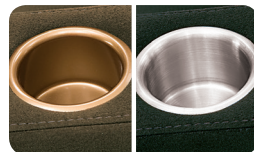

### OPTIONS

**LED Lights & Cupholders** - Provides a gentle glow for safe movement and finding your beverage in the dark.

**Table** - Keep it handy on the removable tray table.

**Cupholders** - Choice of Antique or Stainless Steel.