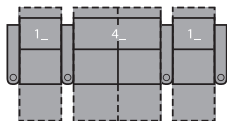

1R Manual Recliner  
1E Power Recliner  
34 x 40 x 42"  
86 x 102 x 106cm  
IA: 23" / 58cm

2R LHF Arm, Manual Recliner  
2E LHF Arm, Power Recliner  
28 x 40 x 42"  
72 x 102 x 106cm

3R RHF Arm, Manual Recliner  
3E RHF Arm, Power Recliner  
28 x 40 x 42"  
72 x 102 x 106cm

8R Armless Manual Recliner  
8E Armless Power Recliner  
23 x 39 x 42"  
58 x 99 x 106cm

9R RHF Wedge, Manual Recliner  
9E RHF Wedge, Power Recliner  
34 x 40 x 42"  
88 x 102 x 106cm

For more information, go to [palliser.com/surroundhts](http://palliser.com/surroundhts)

2 Seats Straight (1\_/3\_)  
62 x 68" / 158 x 171cm

2 Seats Curved (5\_/3\_)  
68 x 70" / 173 x 178cm

3 Seats Straight (1\_/3\_/3\_)  
91 x 68" / 231 x 171cm

3 Seats Curved (5\_/7\_/3\_)  
102 x 72" / 260 x 183cm

4 Seats Straight (1\_/3\_/3\_/3\_)  
119 x 68" / 303 x 171cm

4 Seats Curved (5\_/7\_/7\_/3\_)  
136 x 74" / 346 x 188cm

4 Seats Straight (1\_/4\_/1\_)  
114 x 68" / 289 x 171cm

4 Seats Curved (5\_/4\_/6\_)  
125 x 71" / 319 x 179cm