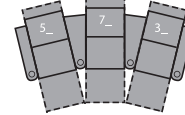

1R Manual Recliner  
1E Power Recliner  
34 x 40 x 42"  
86 x 102 x 106cm  
IA: 23" / 58cm

2R LHF Arm, Manual Recliner  
2E LHF Arm, Power Recliner  
28 x 40 x 42"  
72 x 102 x 106cm

3R RHF Arm, Manual Recliner  
3E RHF Arm, Power Recliner  
28 x 40 x 42"  
72 x 102 x 106cm

6R RHF Arm, LHF Wedge, Manual Recliner  
6E RHF Arm, LHF Wedge, Power Recliner  
40 x 40 x 42"  
102 x 102 x 106cm  
IA: 23" / 58cm

7R RHF Wedge, Manual Recliner  
7E RHF Wedge, Power Recliner  
34 x 40 x 42"  
88 x 102 x 106cm

8R Armless Manual Recliner  
8E Armless Power Recliner  
23 x 39 x 42"  
58 x 99 x 106cm

9R RHF Wedge, Manual Recliner  
9E RHF Wedge, Power Recliner  
34 x 40 x 42"  
88 x 102 x 106cm

For more information, go to [palliser.com/surroundhts](http://palliser.com/surroundhts)

2 Seats Straight (1\_/3\_)  
62 x 68" / 158 x 171cm

2 Seats Curved (5\_/3\_)  
68 x 70" / 173 x 178cm

3 Seats Straight (1\_/3\_/3\_)  
91 x 68" / 231 x 171cm

3 Seats Curved (5\_/7\_/3\_)  
102 x 72" / 260 x 183cm