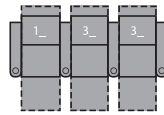

1R Manual Recliner  
1E Power Recliner  
34 x 40 x 42"  
86 x 102 x 106cm  
IA: 23" / 58cm

2R LHF Arm, Manual Recliner  
2E LHF Arm, Power Recliner  
28 x 40 x 42"  
72 x 102 x 106cm

3R RHF Arm, Manual Recliner  
3E RHF Arm, Power Recliner  
28 x 40 x 42"  
72 x 102 x 106cm

6R RHF Arm, LHF Wedge, Manual Recliner  
6E RHF Arm, LHF Wedge, Power Recliner  
40 x 40 x 42"  
102 x 102 x 106cm  
IA: 23" / 58cm

7R RHF Wedge, Manual Recliner  
7E RHF Wedge, Power Recliner  
34 x 40 x 42"  
88 x 102 x 106cm

8R Armless Manual Recliner  
8E Armless Power Recliner  
23 x 39 x 42"  
58 x 99 x 106cm

9R RHF Wedge, Manual Recliner  
9E RHF Wedge, Power Recliner  
34 x 40 x 42"  
88 x 102 x 106cm

For more information, go to [palliser.com/surroundhts](http://palliser.com/surroundhts)

2 Seats Straight (1\_/3\_)  
62 x 68" / 158 x 171cm

2 Seats Curved (5\_/3\_)  
68 x 70" / 173 x 178cm

3 Seats Straight (1\_/3\_/3\_)  
91 x 68" / 231 x 171cm

3 Seats Curved (5\_/7\_/3\_)  
102 x 72" / 260 x 183cm