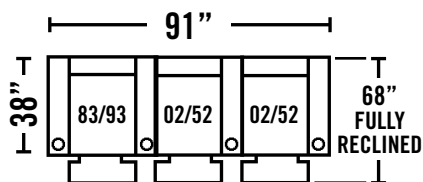

Overall Dimensions: W.36 D.38 H.42
Seat Dimensions: W.23 D.21 H.21

175-81 LAF 2-ARM CONSOLE RECLINER
W/ RAF ANGLED ARM

175-31 LAF 2-ARM CONSOLE RECLINER W/ RAF
ANGLED ARM & POWER

Overall Dimensions: W.36 D.38 H.42
Seat Dimensions: W.23 D.21 H.21

175-82 RAF 1-ARM CONSOLE RECLINER
W/ANGLED ARM

175-32 RAF 1-ARM CONSOLE RECLINER
W/ANGLED ARM & POWER

Overall Dimensions: W.33 D.38 H.42
Seat Dimensions: W.23 D.21 H.21

175-83 2-ARM RECLINER
175-93 2-ARM RECLINER W/POWER

Overall Dimensions: W.33 D.38 H.42
Seat Dimensions: W.23 D.21 H.21

POPULAR CONFIGURATIONS

This c-print is property of Lane Furniture Industries, Inc., and possession does not constitute authority to purchase furniture. Specifications shown are subject to change without notice. ©2011 Lane Furniture Industries, Inc.