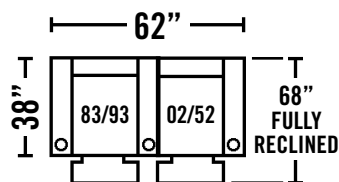

Overall Dimensions: W.36 D.38 H.42
Seat Dimensions: W.23 D.21 H.21

175-81 LAF 2-ARM CONSOLE RECLINER
W/ RAF ANGLED ARM

175-31 LAF 2-ARM CONSOLE RECLINER W/ RAF
ANGLED ARM & POWER

Overall Dimensions: W.36 D.38 H.42
Seat Dimensions: W.23 D.21 H.21

175-82 RAF 1-ARM CONSOLE RECLINER
W/ANGLED ARM

175-32 RAF 1-ARM CONSOLE RECLINER
W/ANGLED ARM & POWER

Overall Dimensions: W.33 D.38 H.42
Seat Dimensions: W.23 D.21 H.21

175-83 2-ARM RECLINER
175-93 2-ARM RECLINER W/POWER

Overall Dimensions: W.33 D.38 H.42
Seat Dimensions: W.23 D.21 H.21

POPULAR CONFIGURATIONS

This c-print is property of Lane Furniture Industries, Inc., and possession does not constitute authority to purchase furniture. Specifications shown are subject to change without notice. ©2011 Lane Furniture Industries, Inc.