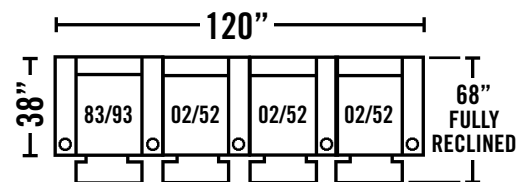

175-82 RAF 1-ARM CONSOLE RECLINER
W/ANGLED ARM

175-32 RAF 1-ARM CONSOLE RECLINER
W/ANGLED ARM & POWER

Overall Dimensions: W.33 D.38 H.42
Seat Dimensions: W.23 D.21 H.21

175-83 2-ARM RECLINER
175-93 2-ARM RECLINER W/POWER

Overall Dimensions: W.33 D.38 H.42
Seat Dimensions: W.23 D.21 H.21

POPULAR CONFIGURATIONS

This c-print is property of Lane Furniture Industries, Inc., and possession does not constitute authority to purchase furniture. Specifications shown are subject to change without notice. ©2011 Lane Furniture Industries, Inc.