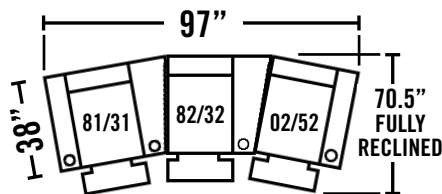

175-09 ARMLESS RECLINER
175-99 ARMLESS RECLINER W/POWER

Overall Dimensions: W.26 D.38 H.42
Seat Dimensions: W.23 D.21 H.21

175-34 RAF 2-ARM CONSOLE RECLINER
W/LAF ANGLED ARM

175-92 RAF 2-ARM CONSOLE RECLINER
W/LAF ANGLED ARM & POWER

Overall Dimensions: W.36 D.38 H.42
Seat Dimensions: W.23 D.21 H.21

175-81 LAF 2-ARM CONSOLE RECLINER
W/ RAF ANGLED ARM

175-31 LAF 2-ARM CONSOLE RECLINER W/ RAF
ANGLED ARM & POWER

Overall Dimensions: W.36 D.38 H.42
Seat Dimensions: W.23 D.21 H.21

175-82 RAF 1-ARM CONSOLE RECLINER
W/ANGLED ARM

175-32 RAF 1-ARM CONSOLE RECLINER
W/ANGLED ARM & POWER

Overall Dimensions: W.33 D.38 H.42
Seat Dimensions: W.23 D.21 H.21

175-83 2-ARM RECLINER
175-93 2-ARM RECLINER W/POWER

Overall Dimensions: W.33 D.38 H.42
Seat Dimensions: W.23 D.21 H.21

POPULAR CONFIGURATIONS

This c-print is property of Lane Furniture Industries, Inc., and possession does not constitute authority to purchase furniture. Specifications shown are subject to change without notice. ©2011 Lane Furniture Industries, Inc.