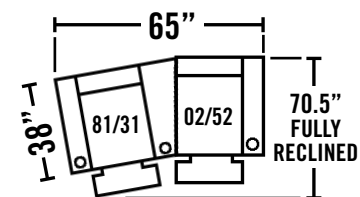

175-09 ARMLESS RECLINER
175-99 ARMLESS RECLINER W/POWER

Overall Dimensions: W.26 D.38 H.42
Seat Dimensions: W.23 D.21 H.21

175-34 RAF 2-ARM CONSOLE RECLINER
W/LAF ANGLED ARM

175-92 RAF 2-ARM CONSOLE RECLINER
W/LAF ANGLED ARM & POWER

Overall Dimensions: W.36 D.38 H.42
Seat Dimensions: W.23 D.21 H.21

175-81 LAF 2-ARM CONSOLE RECLINER
W/ RAF ANGLED ARM

175-31 LAF 2-ARM CONSOLE RECLINER W/ RAF
ANGLED ARM & POWER

Overall Dimensions: W.36 D.38 H.42
Seat Dimensions: W.23 D.21 H.21

175-82 RAF 1-ARM CONSOLE RECLINER
W/ANGLED ARM

175-32 RAF 1-ARM CONSOLE RECLINER
W/ANGLED ARM & POWER

Overall Dimensions: W.33 D.38 H.42
Seat Dimensions: W.23 D.21 H.21

175-83 2-ARM RECLINER
175-93 2-ARM RECLINER W/POWER

Overall Dimensions: W.33 D.38 H.42
Seat Dimensions: W.23 D.21 H.21

POPULAR CONFIGURATIONS

This c-print is property of Lane Furniture Industries, Inc., and possession does not constitute authority to purchase furniture. Specifications shown are subject to change without notice. ©2011 Lane Furniture Industries, Inc.