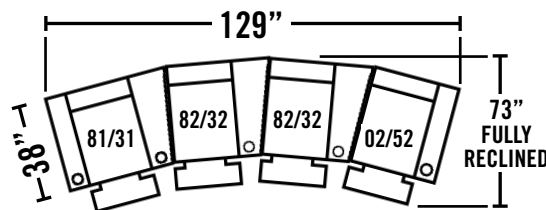

175-09 ARMLESS RECLINER
175-99 ARMLESS RECLINER W/POWER

Overall Dimensions: W.26 D.38 H.42
Seat Dimensions: W.23 D.21 H.21

175-34 RAF 2-ARM CONSOLE RECLINER
W/LAF ANGLED ARM

175-92 RAF 2-ARM CONSOLE RECLINER
W/LAF ANGLED ARM & POWER

Overall Dimensions: W.36 D.38 H.42
Seat Dimensions: W.23 D.21 H.21

175-81 LAF 2-ARM CONSOLE RECLINER
W/ RAF ANGLED ARM

175-31 LAF 2-ARM CONSOLE RECLINER W/ RAF
ANGLED ARM & POWER

Overall Dimensions: W.36 D.38 H.42
Seat Dimensions: W.23 D.21 H.21

175-82 RAF 1-ARM CONSOLE RECLINER
W/ANGLED ARM

175-32 RAF 1-ARM CONSOLE RECLINER
W/ANGLED ARM & POWER

Overall Dimensions: W.33 D.38 H.42
Seat Dimensions: W.23 D.21 H.21

175-83 2-ARM RECLINER
175-93 2-ARM RECLINER W/POWER

Overall Dimensions: W.33 D.38 H.42
Seat Dimensions: W.23 D.21 H.21

POPULAR CONFIGURATIONS

This c-print is property of Lane Furniture Industries, Inc., and possession does not constitute authority to purchase furniture. Specifications shown are subject to change without notice. ©2011 Lane Furniture Industries, Inc.