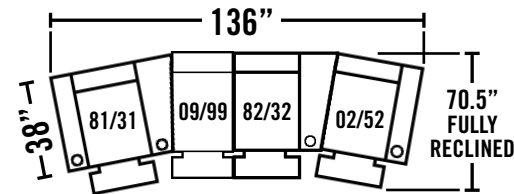

175-09 ARMLESS RECLINER
175-99 ARMLESS RECLINER W/POWER

Overall Dimensions: W.26 D.38 H.42
Seat Dimensions: W.23 D.21 H.21

175-34 RAF 2-ARM CONSOLE RECLINER
W/LAF ANGLED ARM

175-92 RAF 2-ARM CONSOLE RECLINER
W/LAF ANGLED ARM & POWER

Overall Dimensions: W.36 D.38 H.42
Seat Dimensions: W.23 D.21 H.21

175-81 LAF 2-ARM CONSOLE RECLINER
W/ RAF ANGLED ARM

175-31 LAF 2-ARM CONSOLE RECLINER W/ RAF
ANGLED ARM & POWER

Overall Dimensions: W.36 D.38 H.42
Seat Dimensions: W.23 D.21 H.21

175-82 RAF 1-ARM CONSOLE RECLINER
W/ANGLED ARM

175-32 RAF 1-ARM CONSOLE RECLINER
W/ANGLED ARM & POWER

Overall Dimensions: W.33 D.38 H.42
Seat Dimensions: W.23 D.21 H.21

175-83 2-ARM RECLINER
175-93 2-ARM RECLINER W/POWER

Overall Dimensions: W.33 D.38 H.42
Seat Dimensions: W.23 D.21 H.21

POPULAR CONFIGURATIONS

This c-print is property of Lane Furniture Industries, Inc., and possession does not constitute authority to purchase furniture. Specifications shown are subject to change without notice. ©2011 Lane Furniture Industries, Inc.