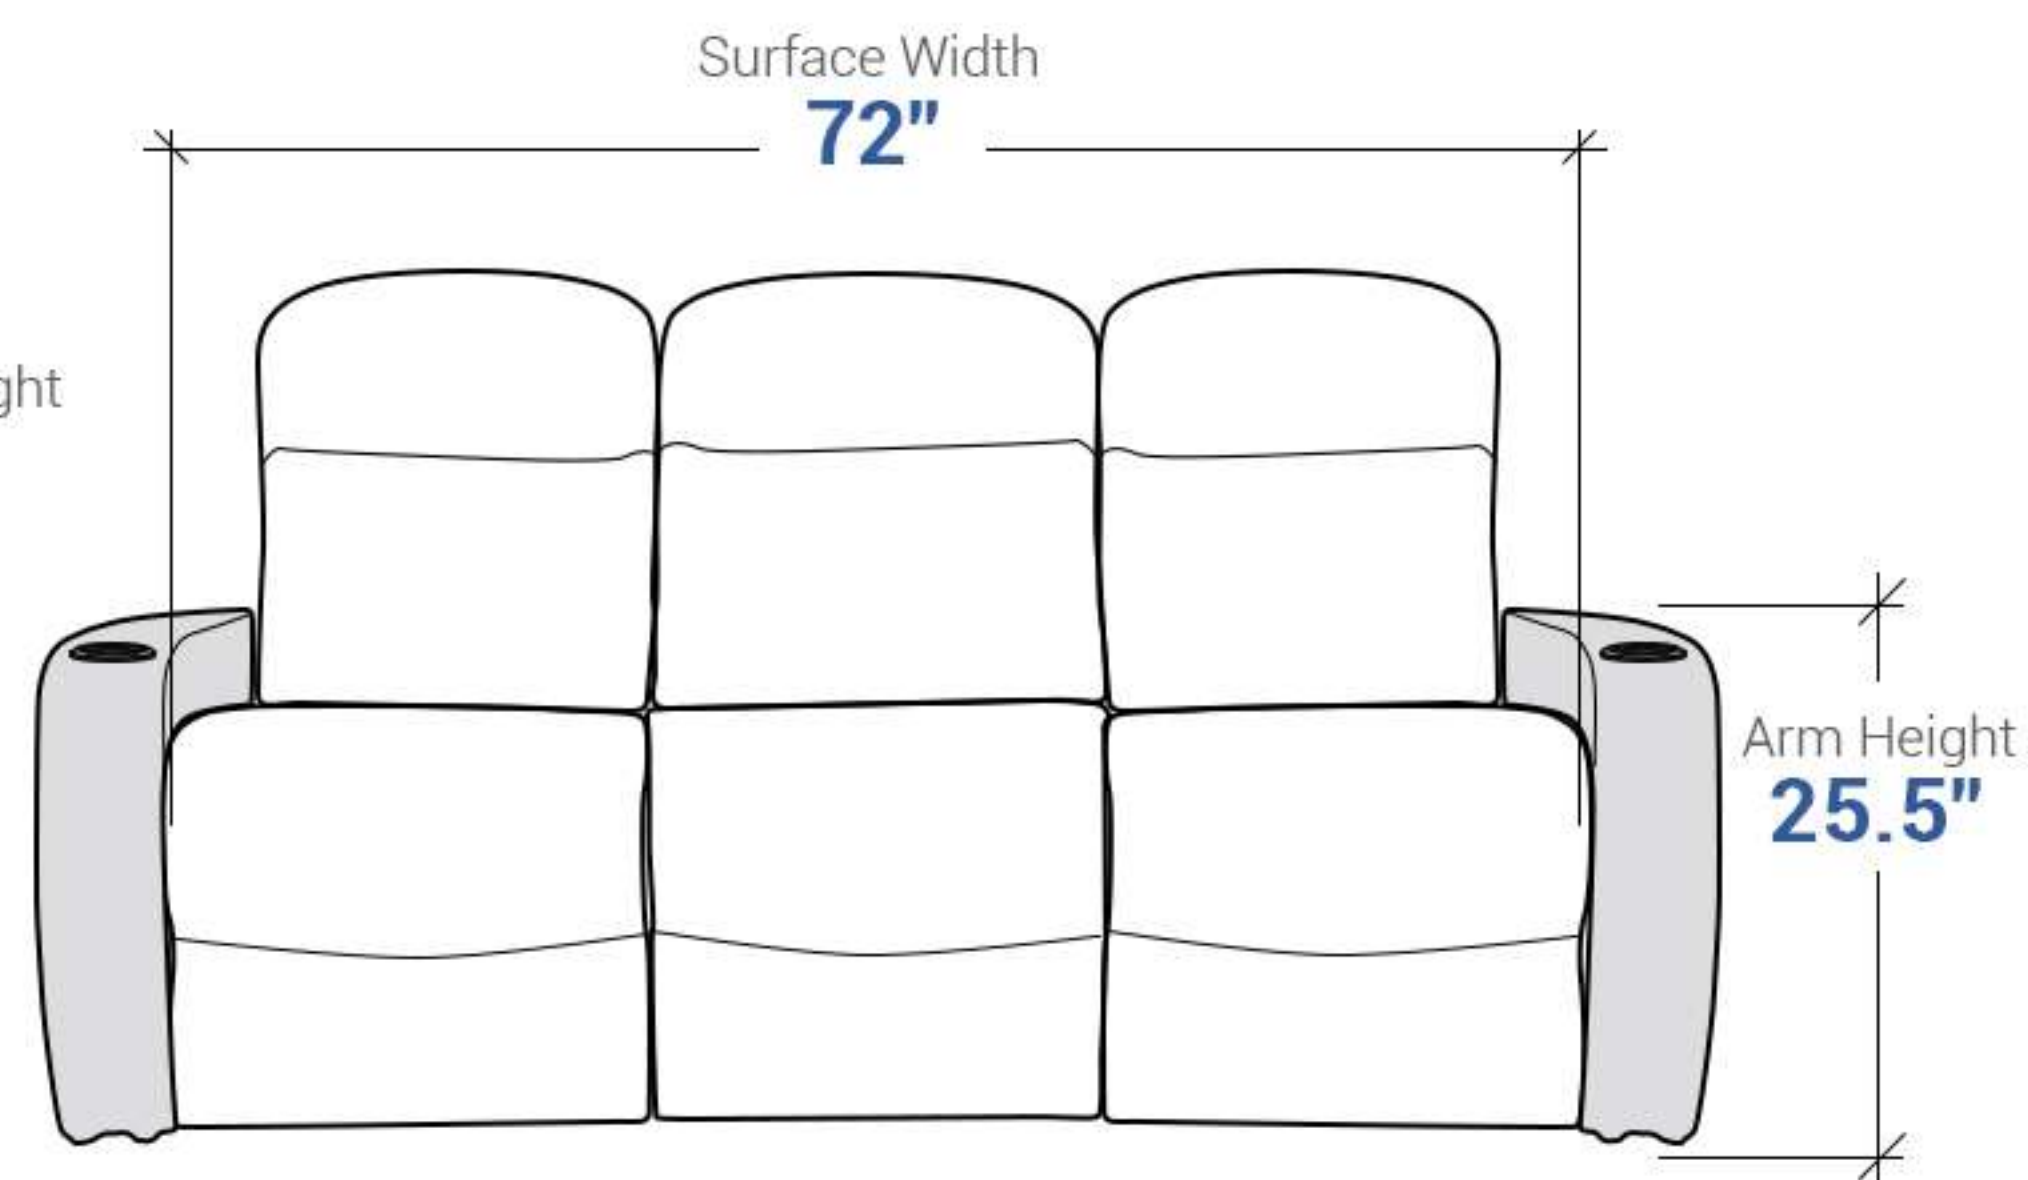

Barca Lounger

Barcalounger Colima
Sofa w/ Fold-Down Table

*Rotate Chair 90° to fit
through the door before
attaching backrest

Distance needed from wall for full recline: **7"**