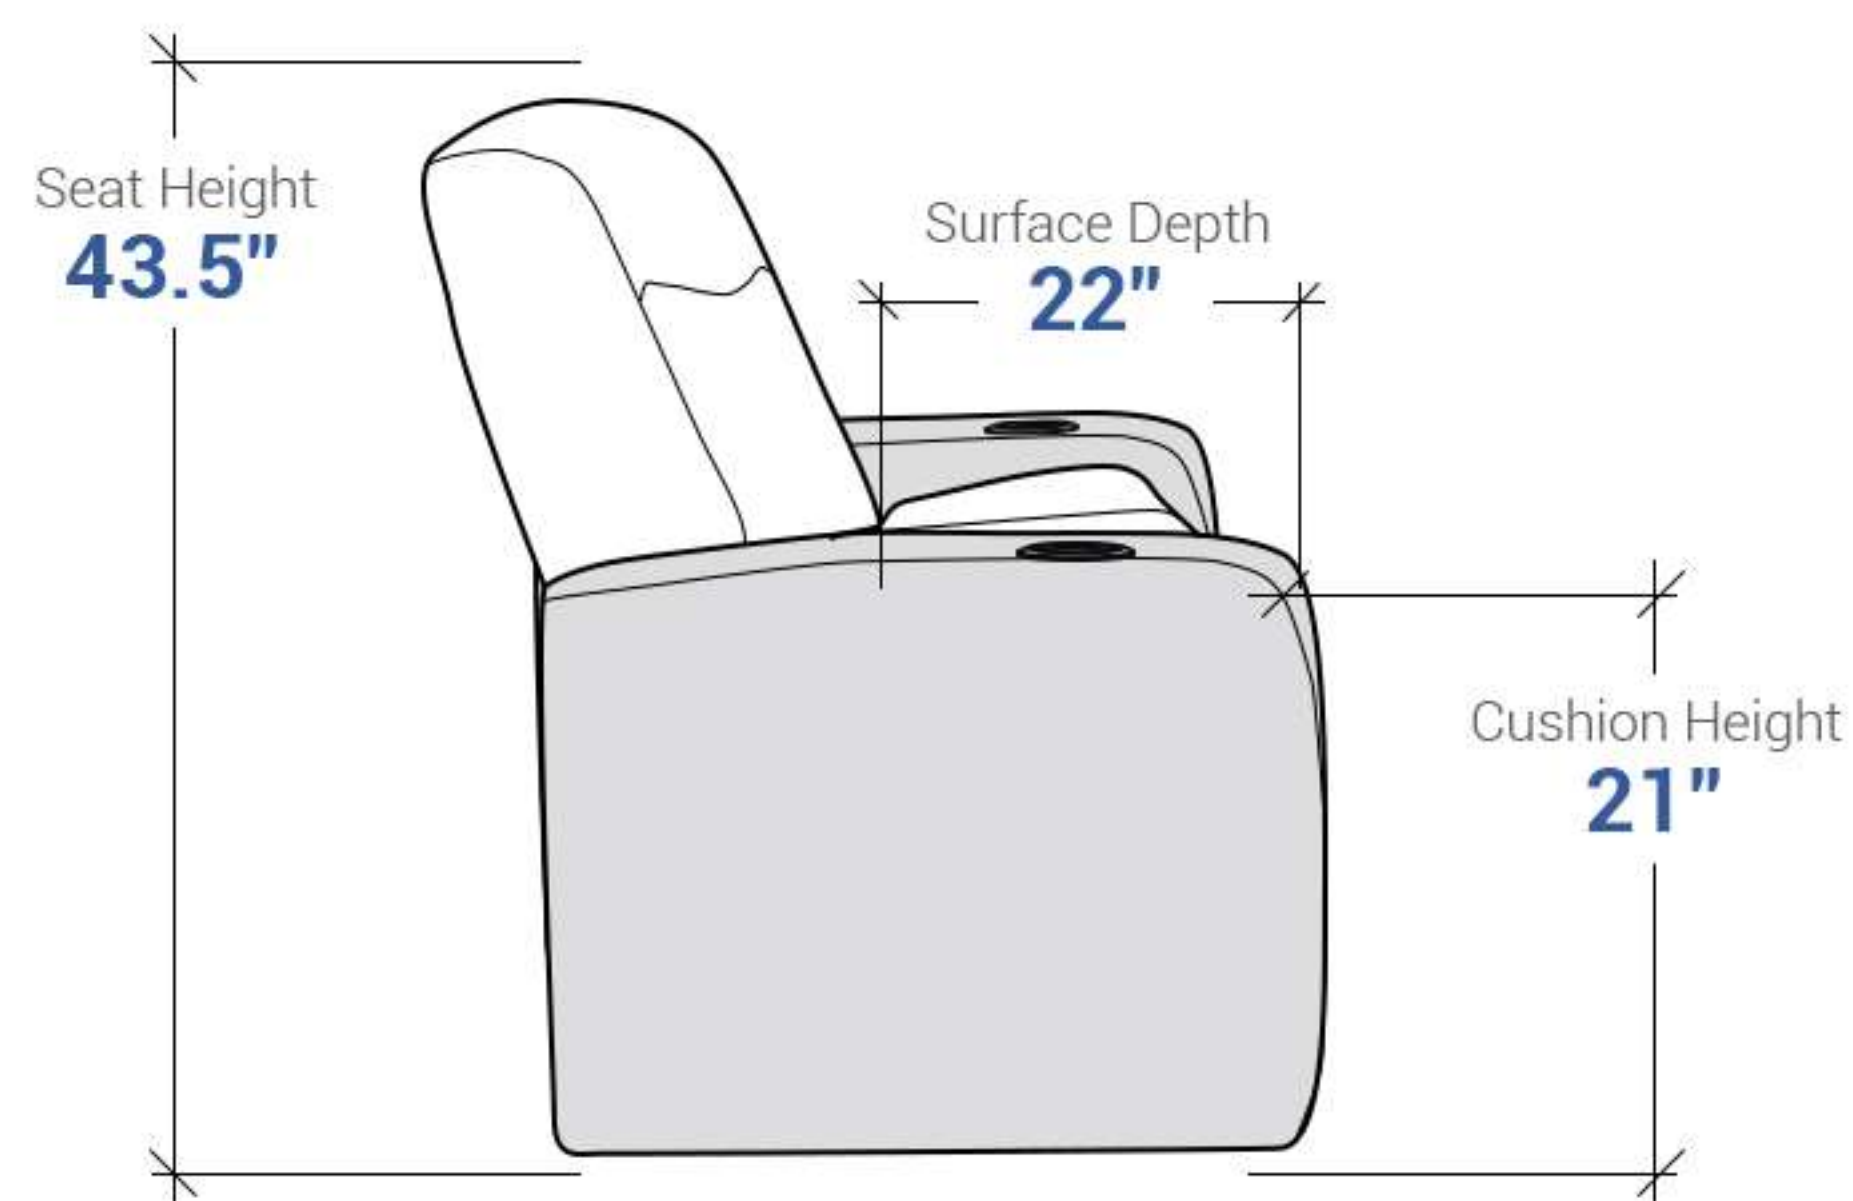

Barca Lounger

Barcalounger Colima
Sofa w/ Fold-Down Table

*Rotate Chair 90° to fit
through the door before
attaching backrest

Distance needed from wall for full recline: **7"**