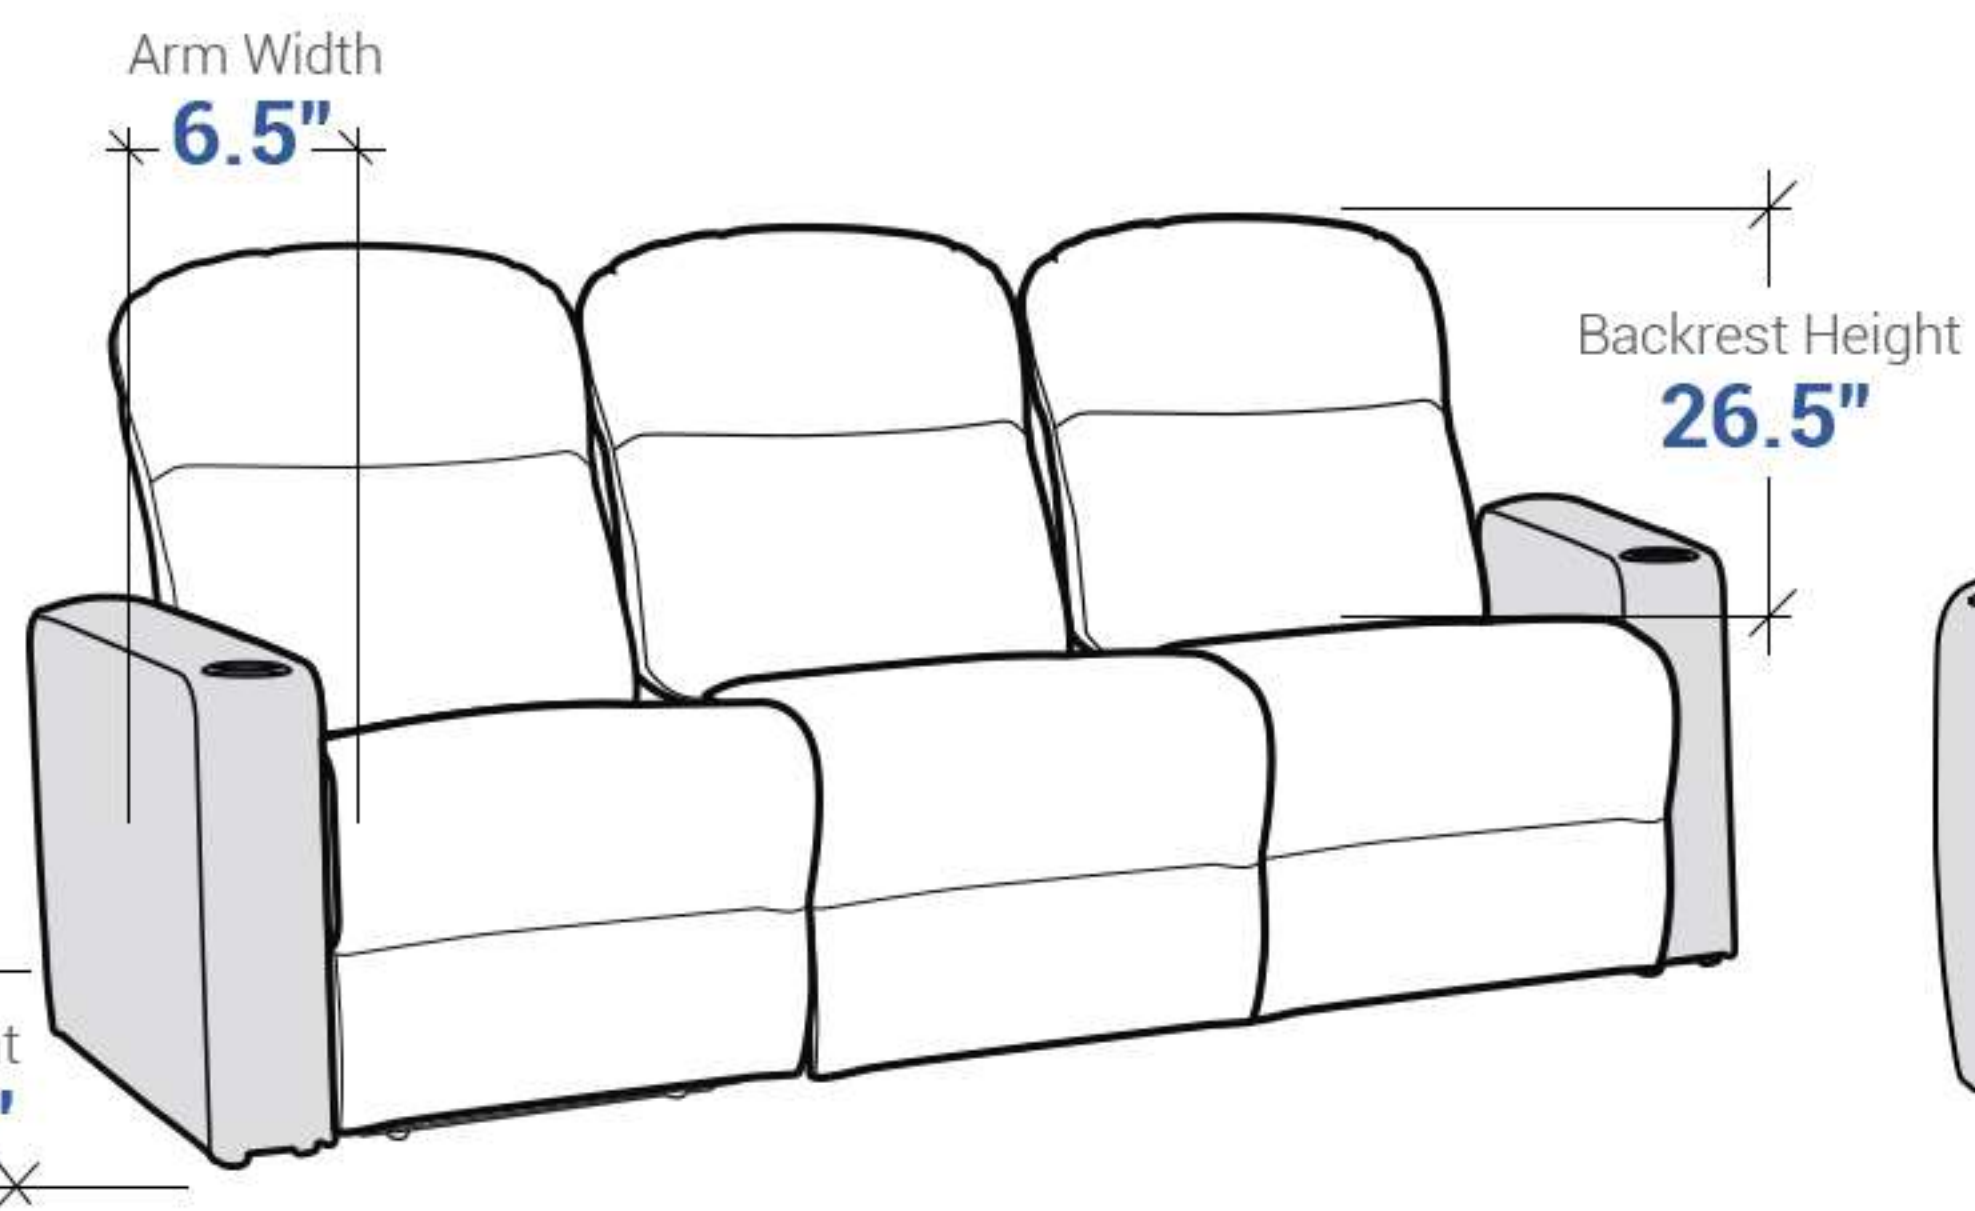

Barca Lounger

Barcalounger Colima
Sofa w/ Fold-Down Table

*Rotate Chair 90° to fit
through the door before
attaching backrest

Distance needed from wall for full recline: **7"**