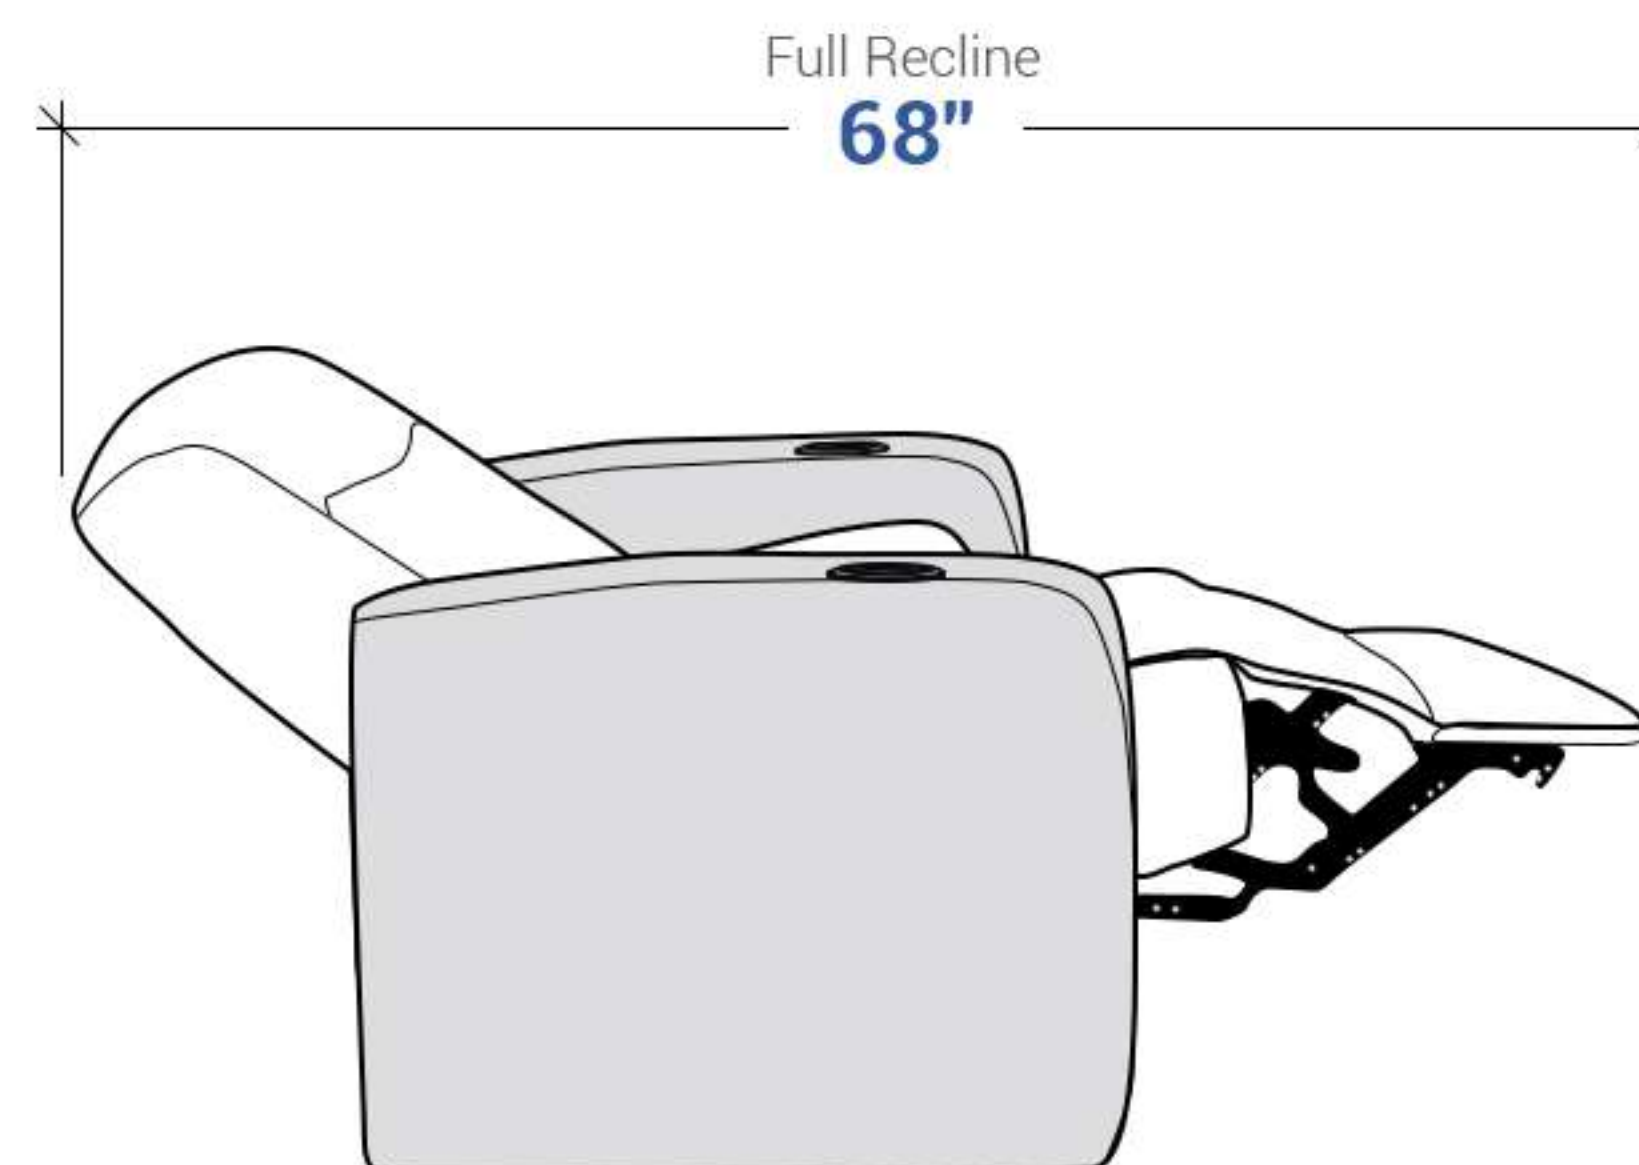

Barca Lounger

Barcalounger Colima
Sofa w/ Fold-Down Table

*Rotate Chair 90° to fit
through the door before
attaching backrest

Distance needed from wall for full recline: **7"**