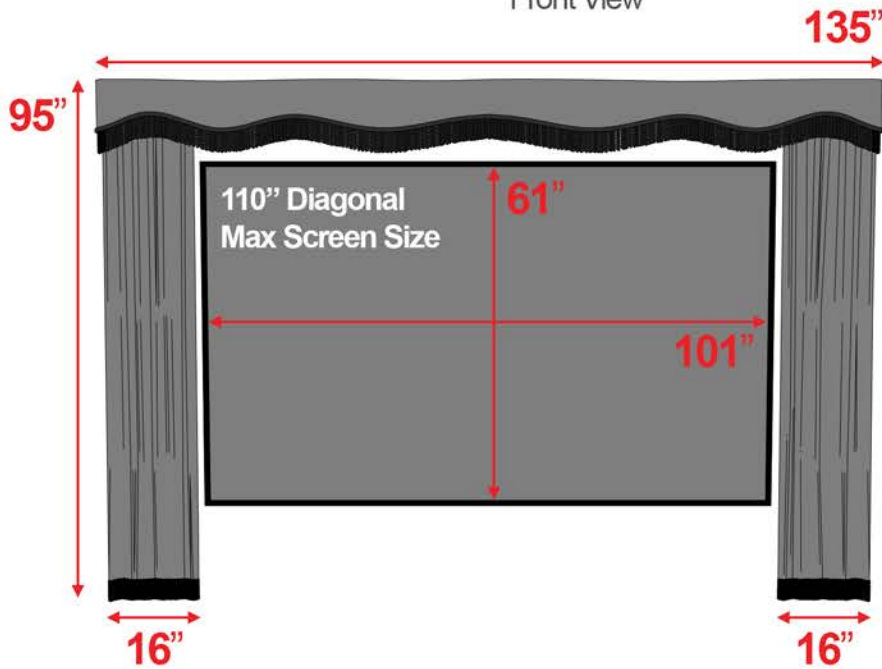

Standard Open/Close Curtain

8', 9', & 10' Heights are available.

All measurements are universal and do not vary based on height.
Custom sizes are available.

8' Standard Curtain

Front View

Angle View

9' Standard Curtain

Front View

Angle View

10' Standard Curtain

Front View

Angle View