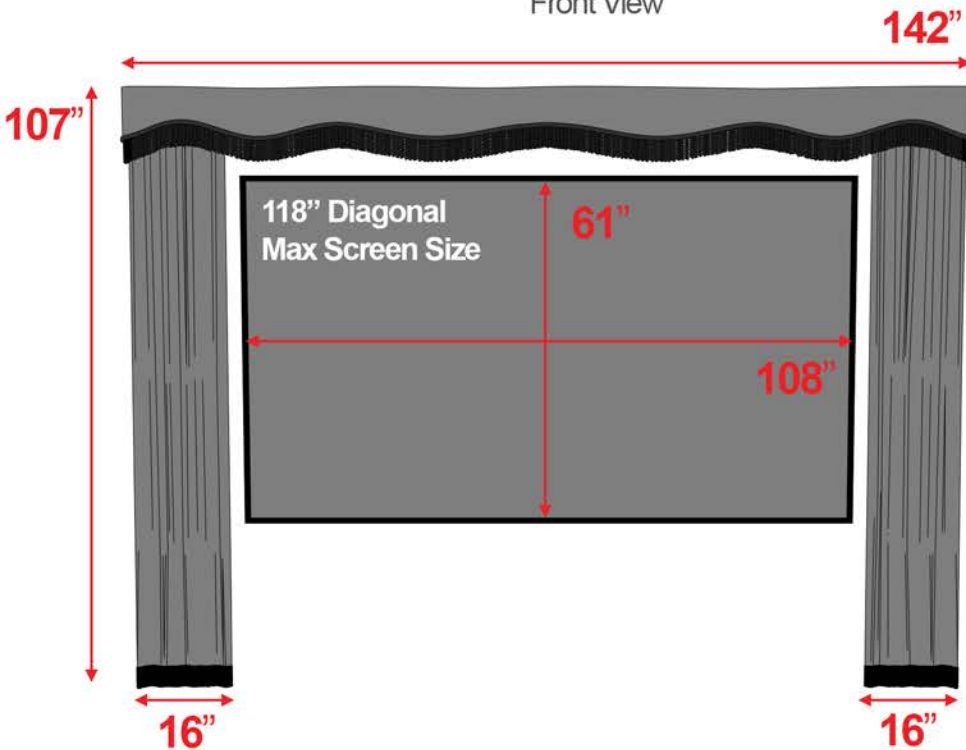

Standard Open/Close Curtain

8', 9', & 10' Heights are available.

All measurements are universal and do not vary based on height.
Custom sizes are available.

8' Standard Curtain

Front View

Angle View

9' Standard Curtain

Front View

Angle View

10' Standard Curtain

Front View

Angle View