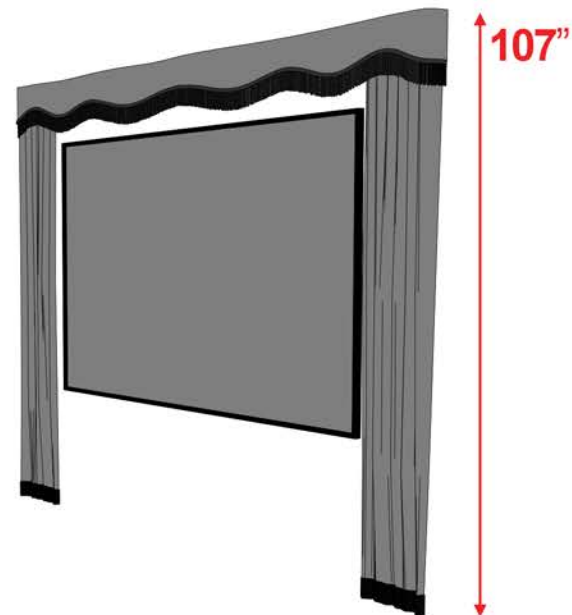

Standard Open/Close Curtain

8', 9', & 10' Heights are available.

All measurements are universal and do not vary based on height.
Custom sizes are available.

8' Standard Curtain

Front View

Angle View

9' Standard Curtain

Front View

Angle View

10' Standard Curtain

Front View

Angle View