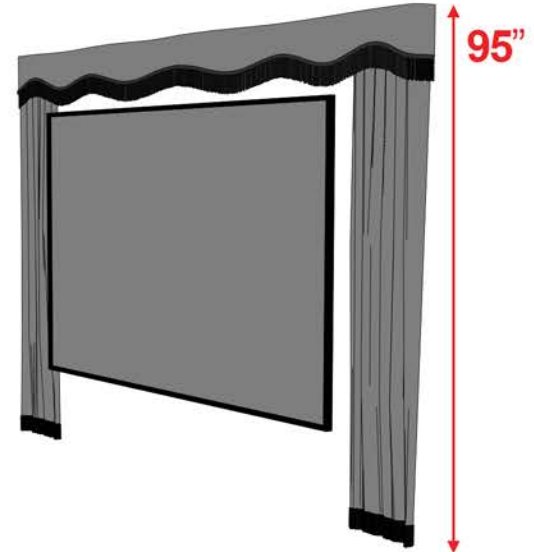

Standard Open/Close Curtain

8', 9', & 10' Heights are available.

All measurements are universal and do not vary based on height.
Custom sizes are available.

8' Standard Curtain

Front View

Angle View

9' Standard Curtain

Front View

Angle View

10' Standard Curtain

Front View

Angle View