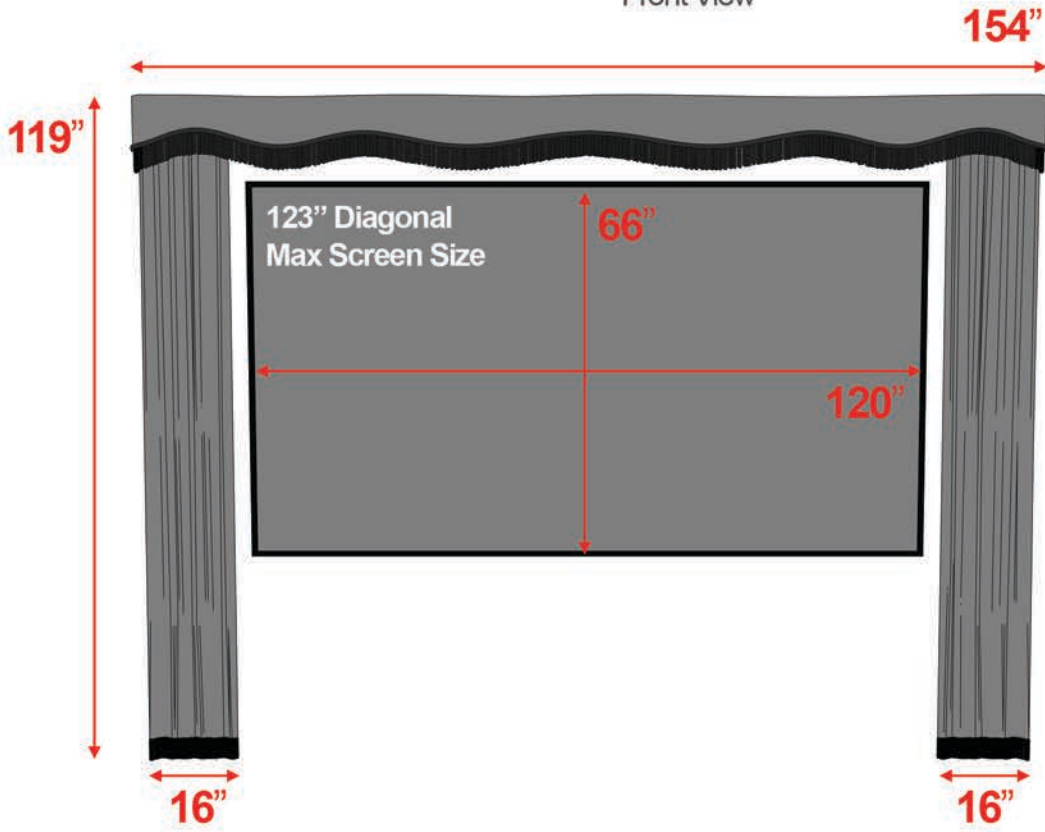

Standard Open/Close Curtain

8', 9', & 10' Heights are available.

All measurements are universal and do not vary based on height.
Custom sizes are available.

8' Standard Curtain

Front View

Angle View

9' Standard Curtain

Front View

Angle View

10' Standard Curtain

Front View

Angle View