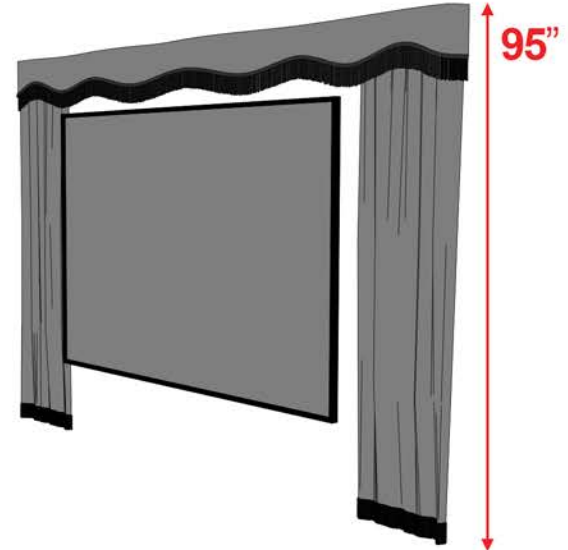

Standard Open/Close Curtain

8', 9', & 10' Heights are available.

All measurements are universal and do not vary based on height.
Custom sizes are available.

8' Standard Curtain

Front View

Angle View

9' Standard Curtain

Front View

Angle View

10' Standard Curtain

Front View

Angle View