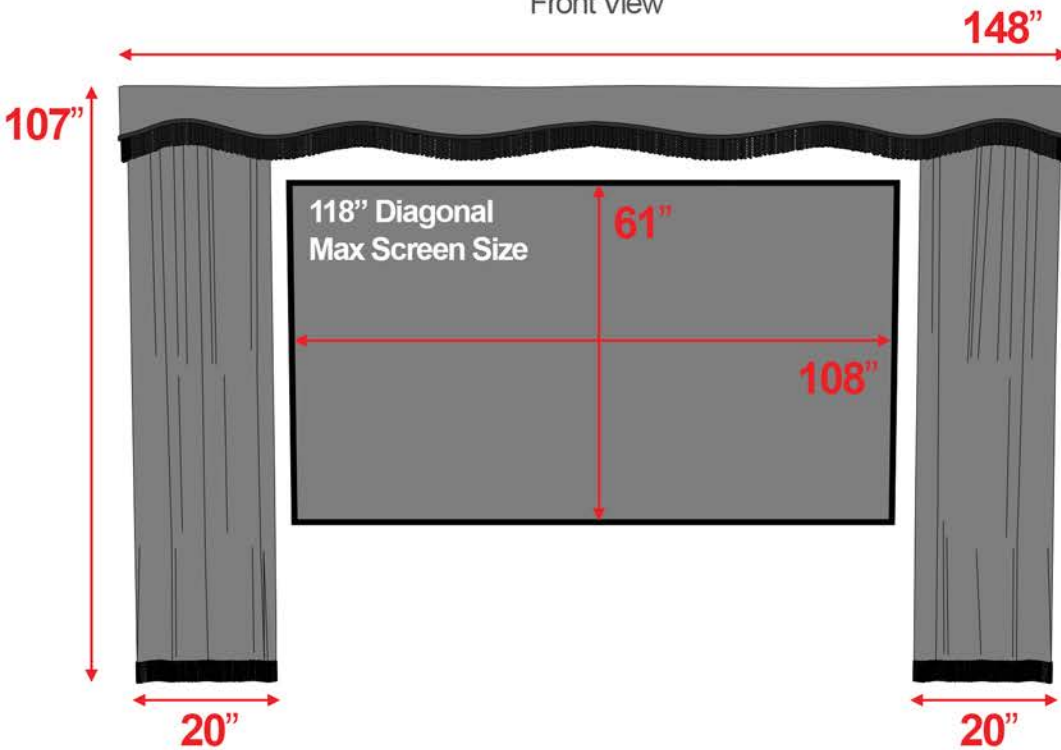

Standard Open/Close Curtain

8', 9', & 10' Heights are available.

All measurements are universal and do not vary based on height.
Custom sizes are available.

8' Standard Curtain

Front View

Angle View

9' Standard Curtain

Front View

Angle View

10' Standard Curtain

Front View

Angle View