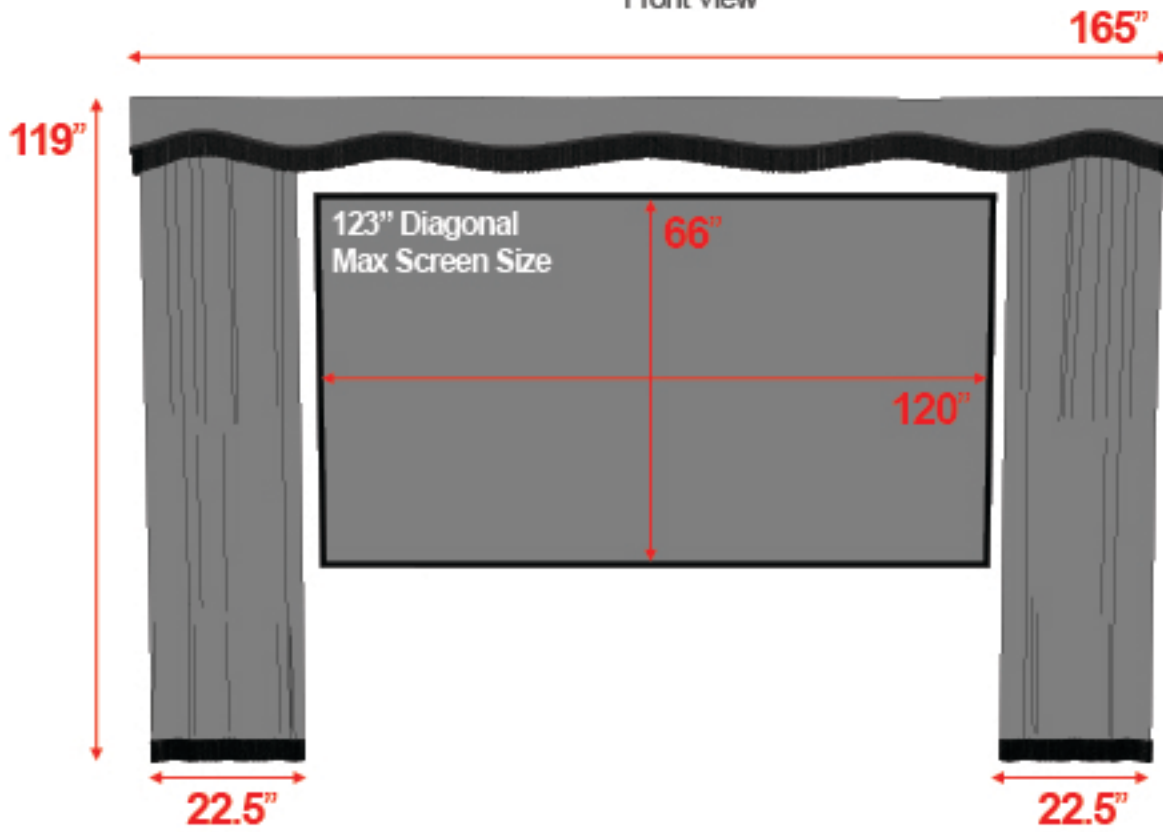

Standard Open/Close Curtain

8', 9', & 10' Heights are available.

All measurements are universal and do not vary based on height.
Custom sizes are available.

8' Standard Curtain

Front View

Angle View

9' Standard Curtain

Front View

Angle View

10' Standard Curtain

Front View

Angle View