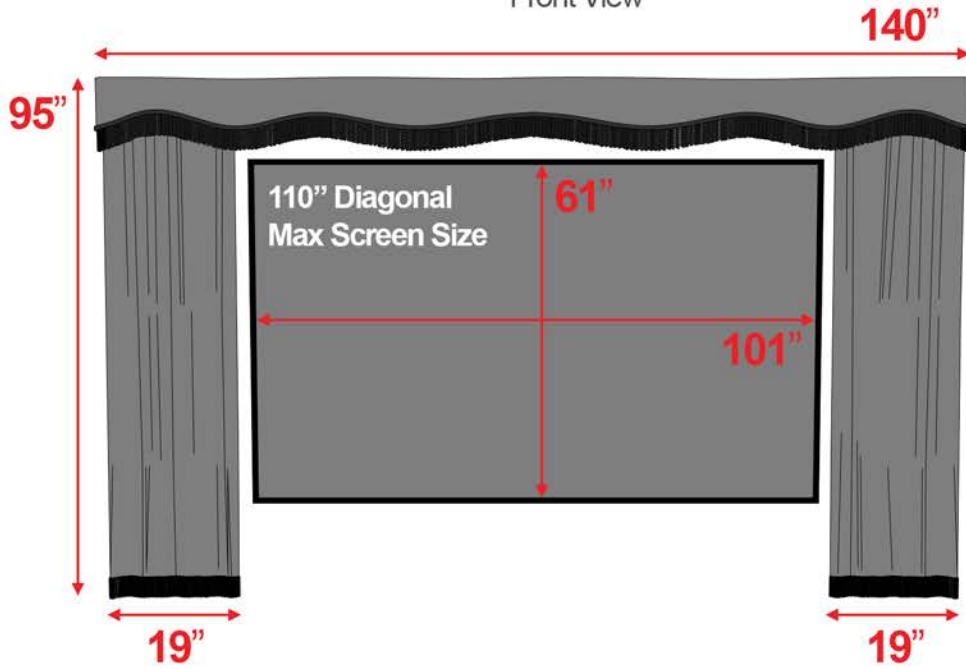

Standard Open/Close Curtain

8', 9', & 10' Heights are available.

All measurements are universal and do not vary based on height.
Custom sizes are available.

8' Standard Curtain

Front View

Angle View

9' Standard Curtain

Front View

Angle View

10' Standard Curtain

Front View

Angle View