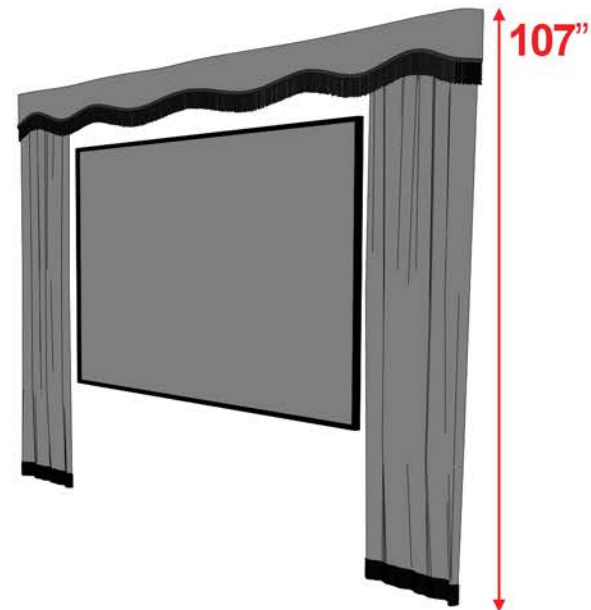

Standard Open/Close Curtain

8', 9', & 10' Heights are available.

All measurements are universal and do not vary based on height.
Custom sizes are available.

8' Standard Curtain

Front View

Angle View

9' Standard Curtain

Front View

Angle View

10' Standard Curtain

Front View

Angle View