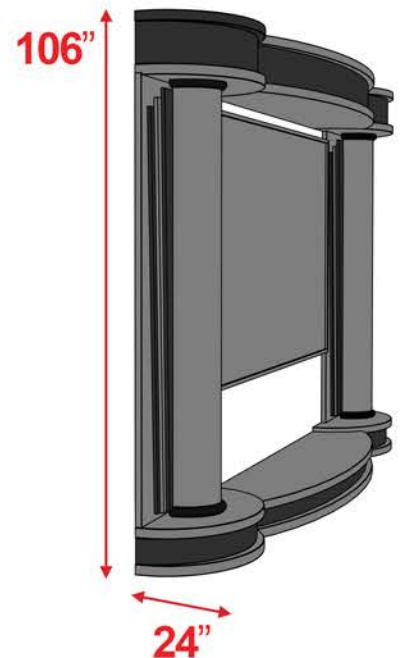

# Rapture Stage

8', 9', & 10' Heights are available.

All measurements are universal and do not vary based on height.  
Custom sizes are available.

## 8' Rapture Stage

Front View

Angle View

## 9' Rapture Stage

Front View

Angle View