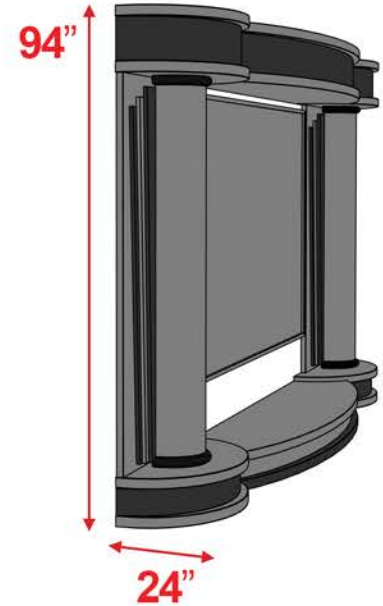

# Rapture Stage

8', 9', & 10' Heights are available.

All measurements are universal and do not vary based on height.  
Custom sizes are available.

## 8' Rapture Stage

Front View

Angle View

## 9' Rapture Stage

Front View

Angle View