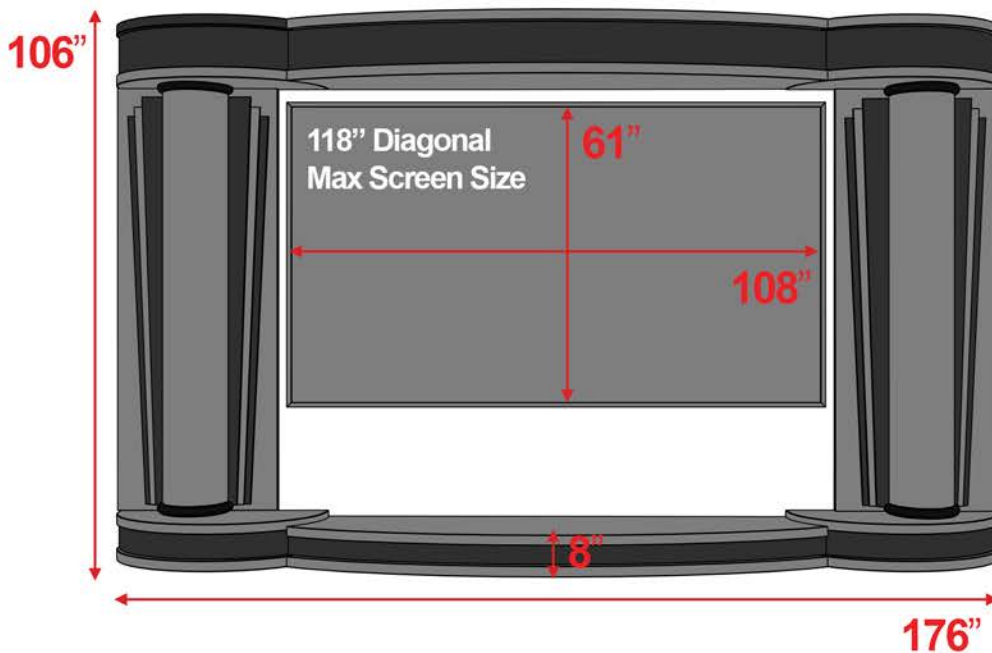

# Rapture Stage

8', 9', & 10' Heights are available.

All measurements are universal and do not vary based on height.  
Custom sizes are available.

## 8' Rapture Stage

Front View

Angle View

## 9' Rapture Stage

Front View

Angle View

## Maximize Your Screen Size!

Make sure the rows behind the front row have Line of Sight to the bottom of the screen.