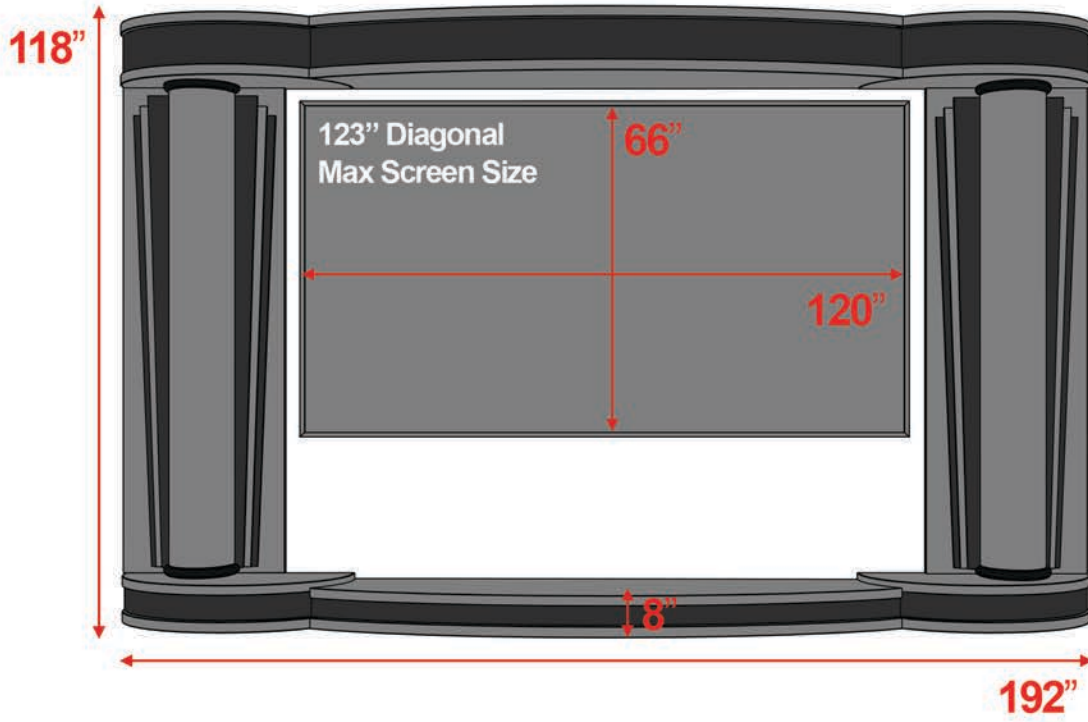

10' Rapture Stage

Front View