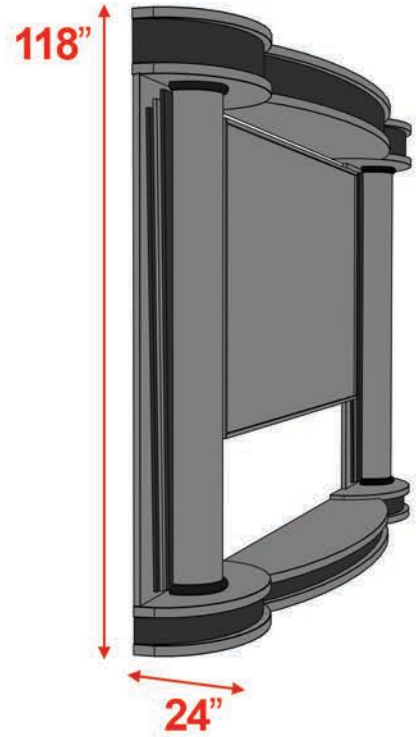

# Rapture Stage

8', 9', & 10' Heights are available.

All measurements are universal and do not vary based on height.  
Custom sizes are available.

## 8' Rapture Stage

Front View

Angle View

## 9' Rapture Stage

Front View

Angle View

# 10' Rapture Stage

Front View

Angle View