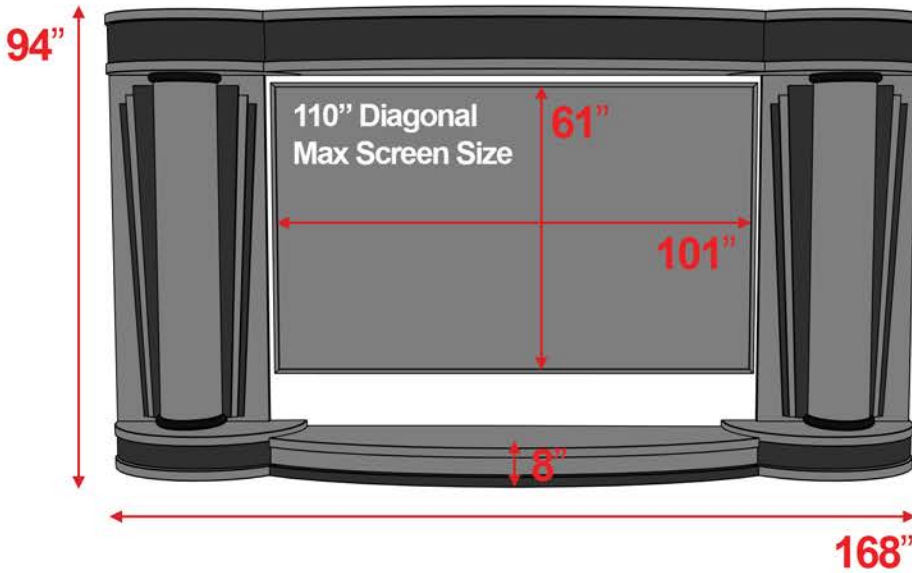

# Rapture Stage

8', 9', & 10' Heights are available.

All measurements are universal and do not vary based on height.  
Custom sizes are available.

## 8' Rapture Stage

Front View

Angle View

## 9' Rapture Stage

Front View

Angle View

# 10' Rapture Stage

Front View

Angle View