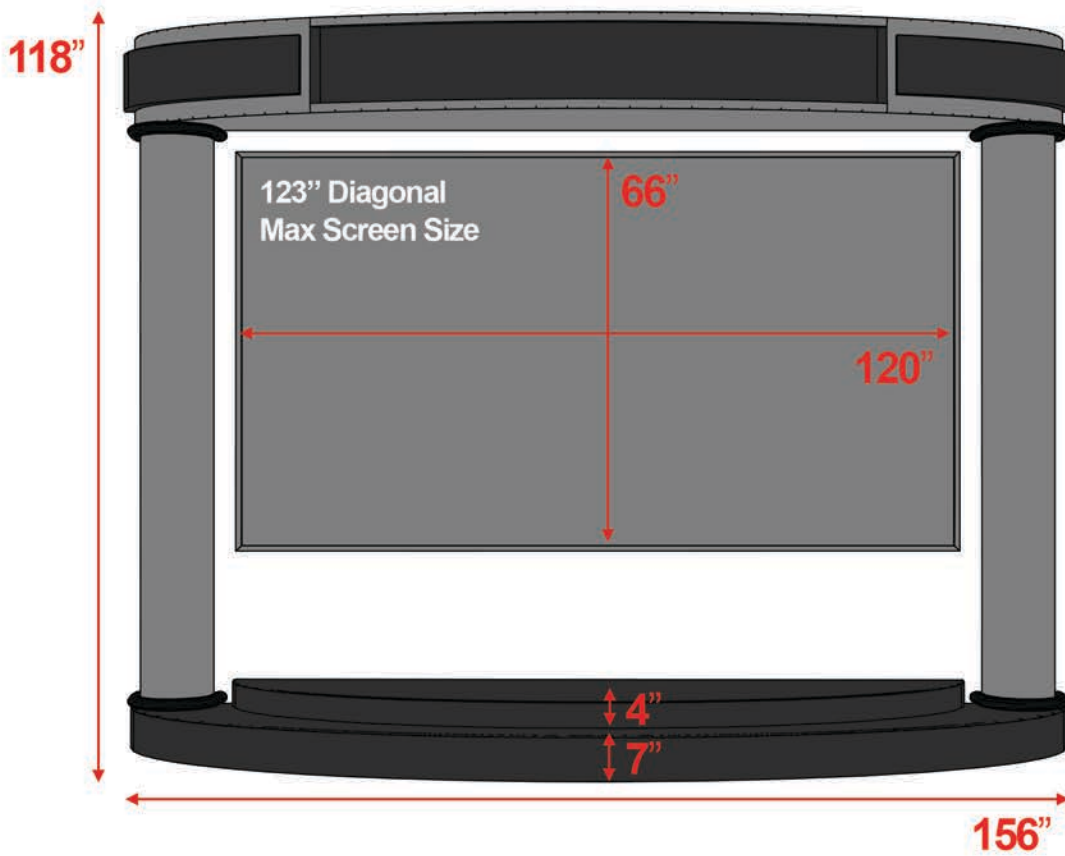

Proscenium Stage

8', 9', & 10' Heights are available.

All measurements are universal and do not vary based on height.
Custom sizes are available.

8' Proscenium Stage

Front View

Angle View

9' Proscenium Stage

Front View

Angle View

10' Proscenium Stage

Front View

Angle View

Maximize Your Screen Size!

Make sure the rows behind the front row have Line of Sight to the bottom of the screen.