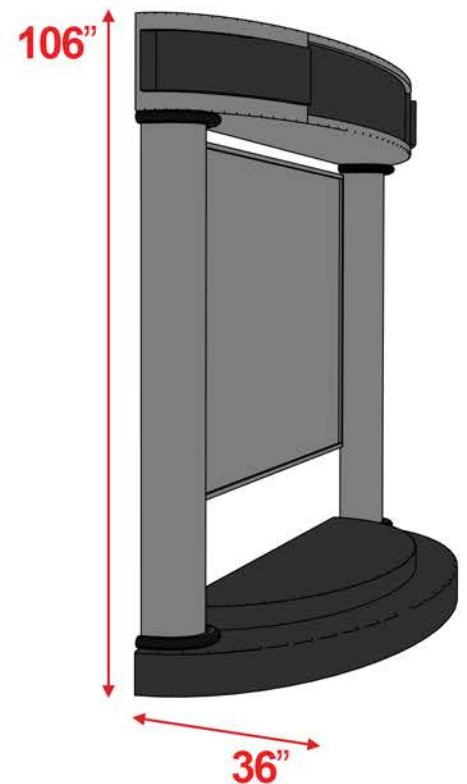

Proscenium Stage

8', 9', & 10' Heights are available.

All measurements are universal and do not vary based on height.
Custom sizes are available.

8' Proscenium Stage

Front View

Angle View

9' Proscenium Stage

Front View

Angle View

10' Proscenium Stage

Front View

Angle View

Maximize Your Screen Size!

Make sure the rows behind the front row have Line of Sight to the bottom of the screen.