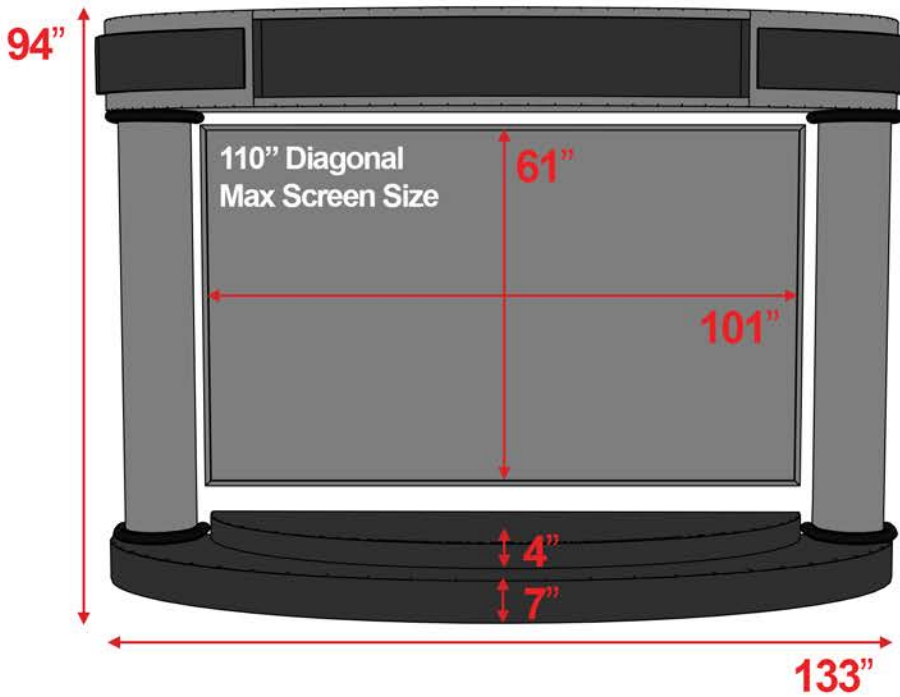

Proscenium Stage

8', 9', & 10' Heights are available.

All measurements are universal and do not vary based on height.
Custom sizes are available.

8' Proscenium Stage

Front View

Angle View

9' Proscenium Stage

Front View

Angle View

10' Proscenium Stage

Front View

Angle View

Maximize Your Screen Size!

Make sure the rows behind the front row have Line of Sight to the bottom of the screen.