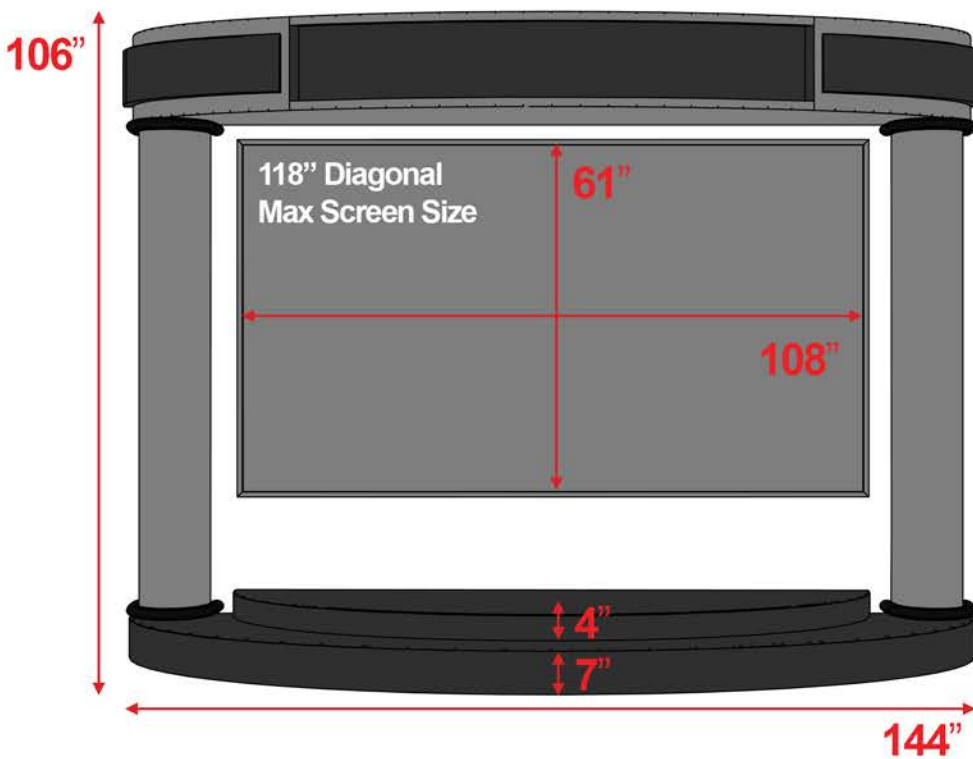

Proscenium Stage

8', 9', & 10' Heights are available.

All measurements are universal and do not vary based on height.
Custom sizes are available.

8' Proscenium Stage

Front View

Angle View

9' Proscenium Stage

Front View

Angle View

10' Proscenium Stage

Front View

Angle View

Maximize Your Screen Size!

Make sure the rows behind the front row have Line of Sight to the bottom of the screen.