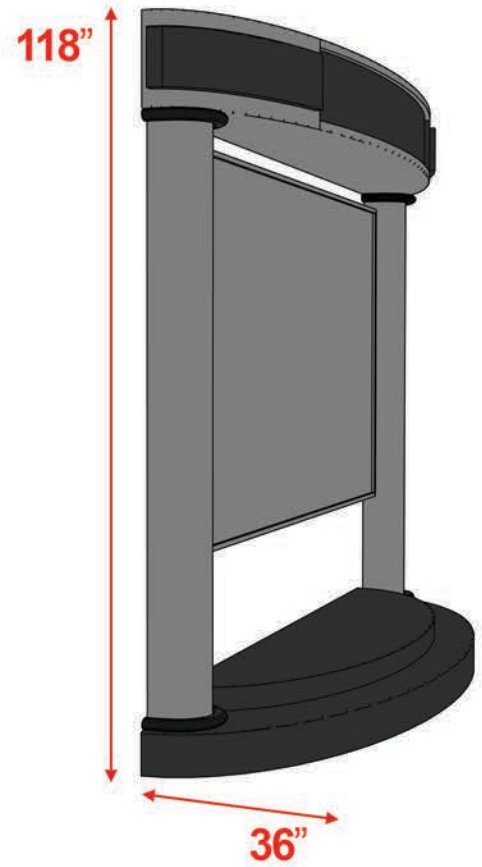

Proscenium Stage

8', 9', & 10' Heights are available.

All measurements are universal and do not vary based on height.
Custom sizes are available.

8' Proscenium Stage

Front View

Angle View

9' Proscenium Stage

Front View

Angle View

10' Proscenium Stage

Front View

Angle View

Maximize Your Screen Size!

Make sure the rows behind the front row have Line of Sight to the bottom of the screen.