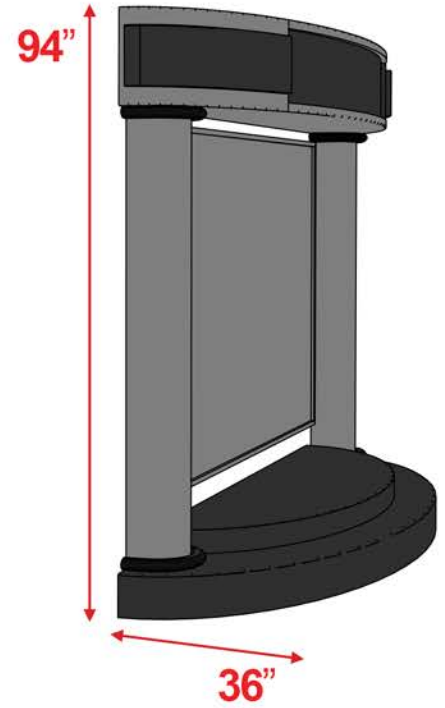

Proscenium Stage

8', 9', & 10' Heights are available.

All measurements are universal and do not vary based on height.
Custom sizes are available.

8' Proscenium Stage

Front View

Angle View

9' Proscenium Stage

Front View

Angle View

10' Proscenium Stage

Front View

Angle View

Maximize Your Screen Size!

Make sure the rows behind the front row have Line of Sight to the bottom of the screen.