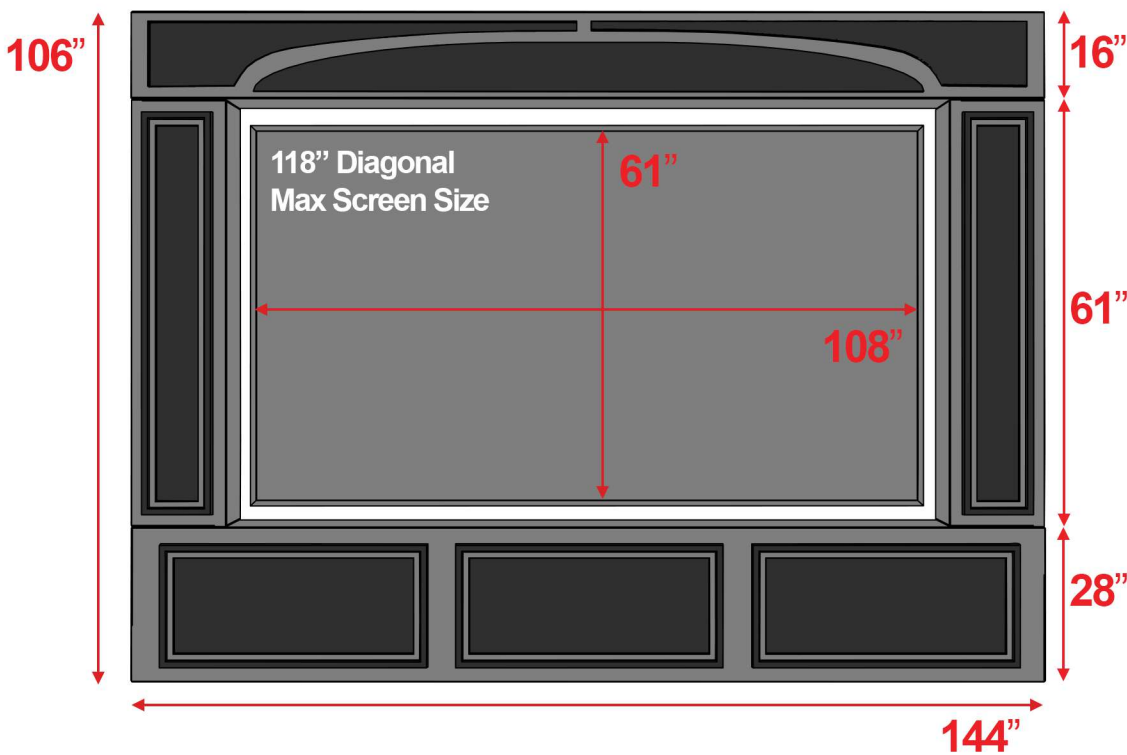

Panel Stage

8', 9', & 10' Heights are available.

All measurements are universal and do not vary based on height.
Custom sizes are available.

8' Panel Stage

Front View

Angle View

9' Panel Stage

Front View

Angle View