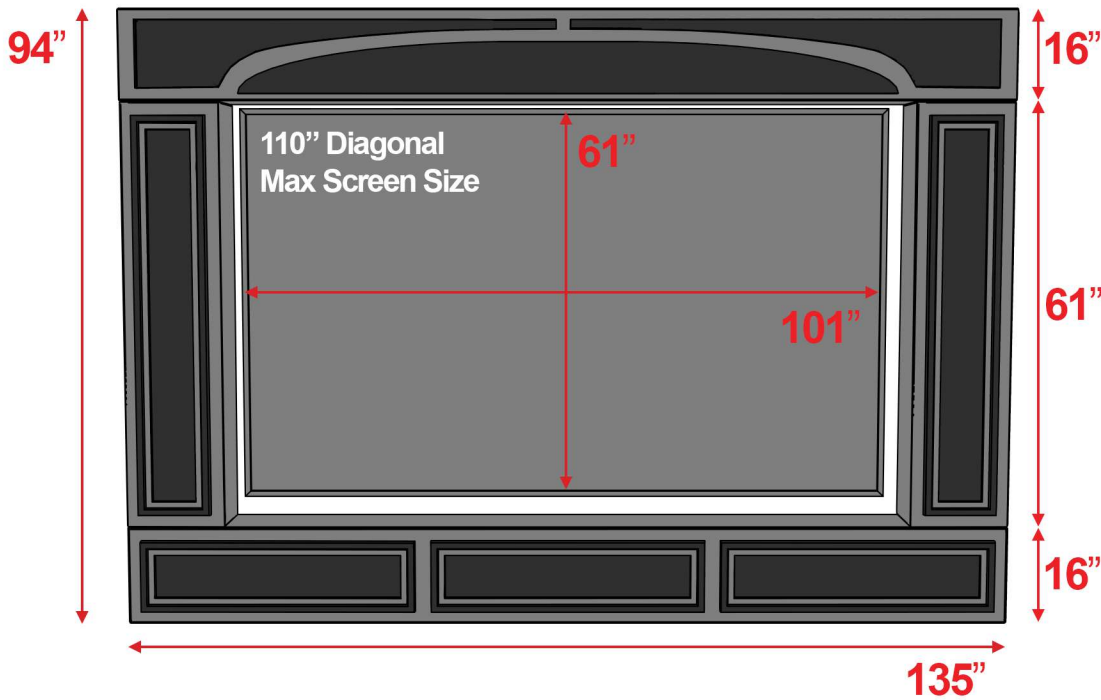

Panel Stage

8', 9', & 10' Heights are available.

All measurements are universal and do not vary based on height.
Custom sizes are available.

8' Panel Stage

Front View

Angle View

9' Panel Stage

Front View

Angle View