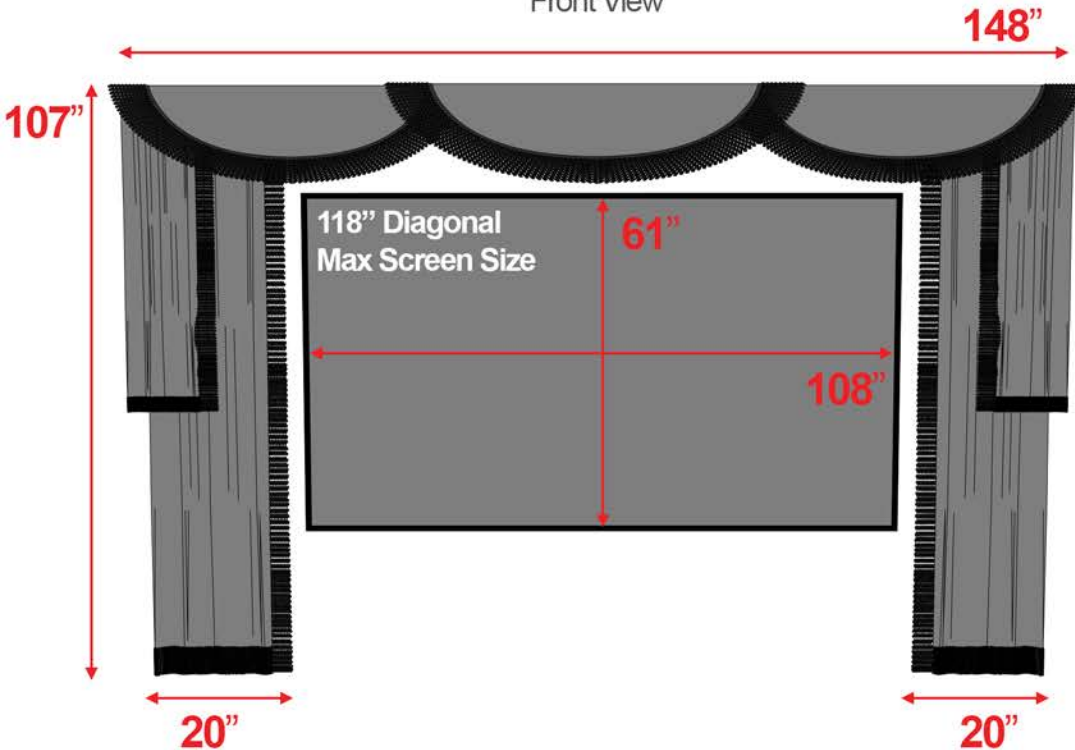

# Deluxe Open/Close Curtain

8', 9', & 10' Heights are available.

All measurements are universal and do not vary based on height.  
Custom sizes are available.

## 8' Deluxe Curtain

Front View

Angle View

## 9' Deluxe Curtain

Front View

Angle View

# 10' Deluxe Curtain

Front View

Angle View