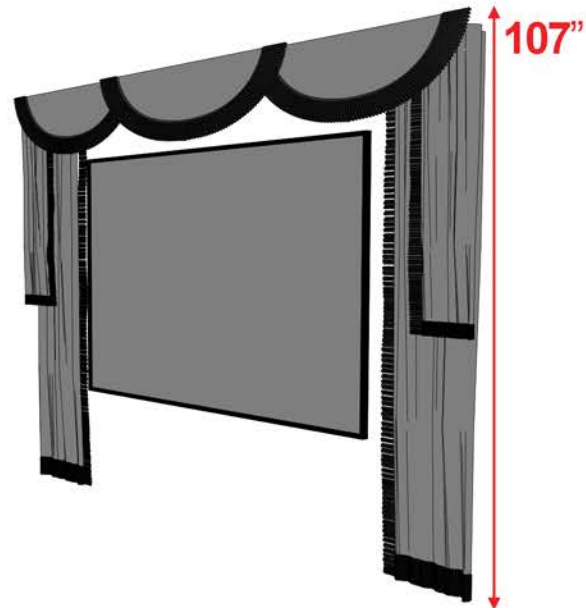

# Deluxe Open/Close Curtain

8', 9', & 10' Heights are available.

All measurements are universal and do not vary based on height.  
Custom sizes are available.

## 8' Deluxe Curtain

Front View

Angle View

## 9' Deluxe Curtain

Front View

Angle View

# 10' Deluxe Curtain

Front View

Angle View