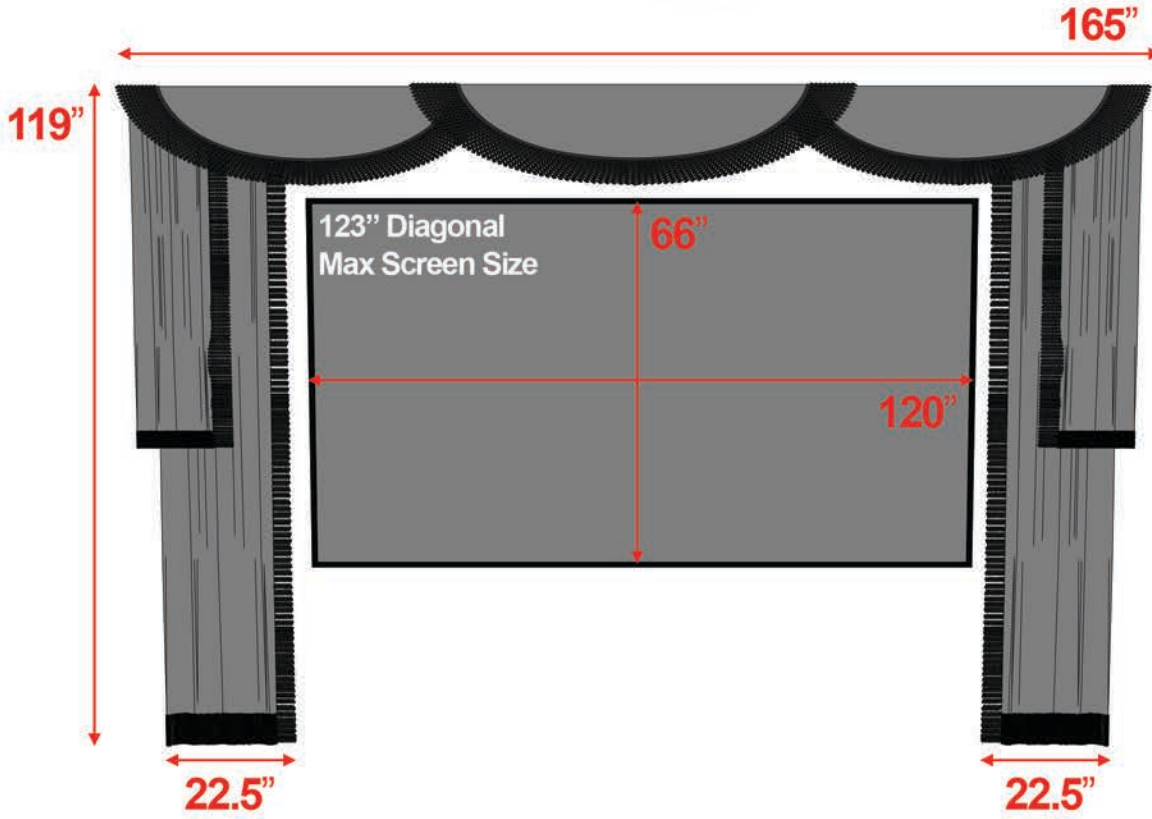

# Deluxe Open/Close Curtain

8', 9', & 10' Heights are available.

All measurements are universal and do not vary based on height.  
Custom sizes are available.

## 8' Deluxe Curtain

Front View

Angle View

## 9' Deluxe Curtain

Front View

Angle View

# 10' Deluxe Curtain

Front View

Angle View