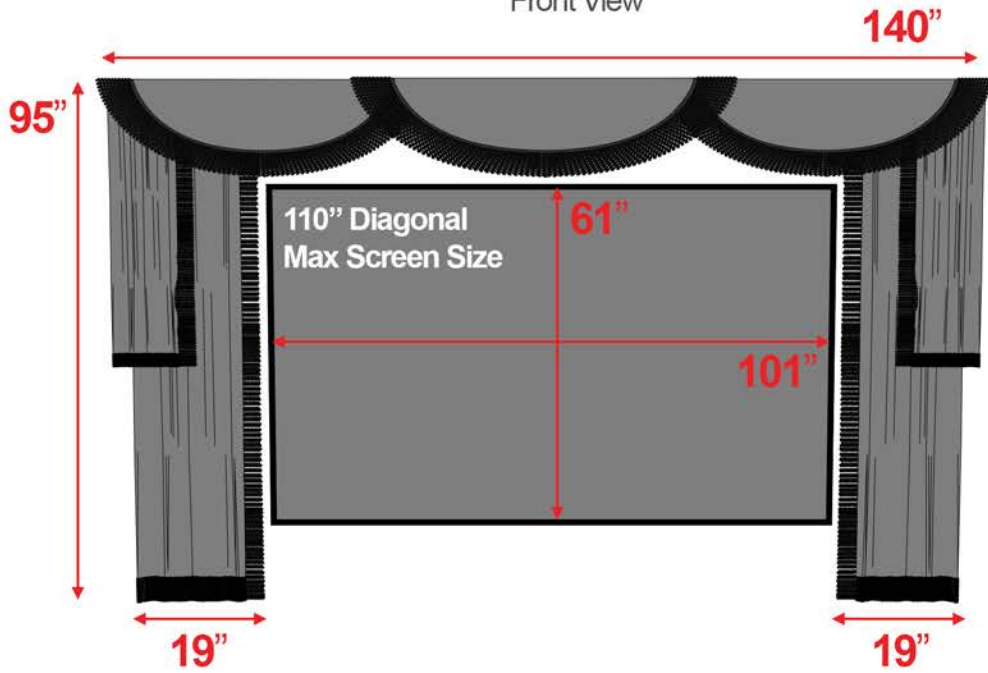

# Deluxe Open/Close Curtain

8', 9', & 10' Heights are available.

All measurements are universal and do not vary based on height.  
Custom sizes are available.

## 8' Deluxe Curtain

Front View

Angle View

## 9' Deluxe Curtain

Front View

Angle View

# 10' Deluxe Curtain

Front View

Angle View