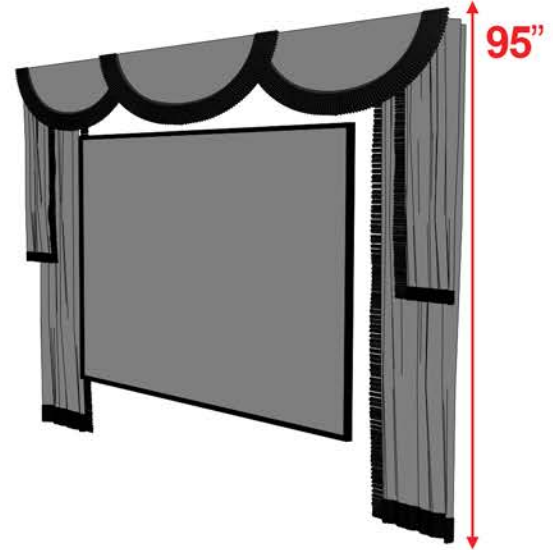

# Deluxe Open/Close Curtain

8', 9', & 10' Heights are available.

All measurements are universal and do not vary based on height.  
Custom sizes are available.

## 8' Deluxe Curtain

Front View

Angle View

## 9' Deluxe Curtain

Front View

Angle View

# 10' Deluxe Curtain

Front View

Angle View