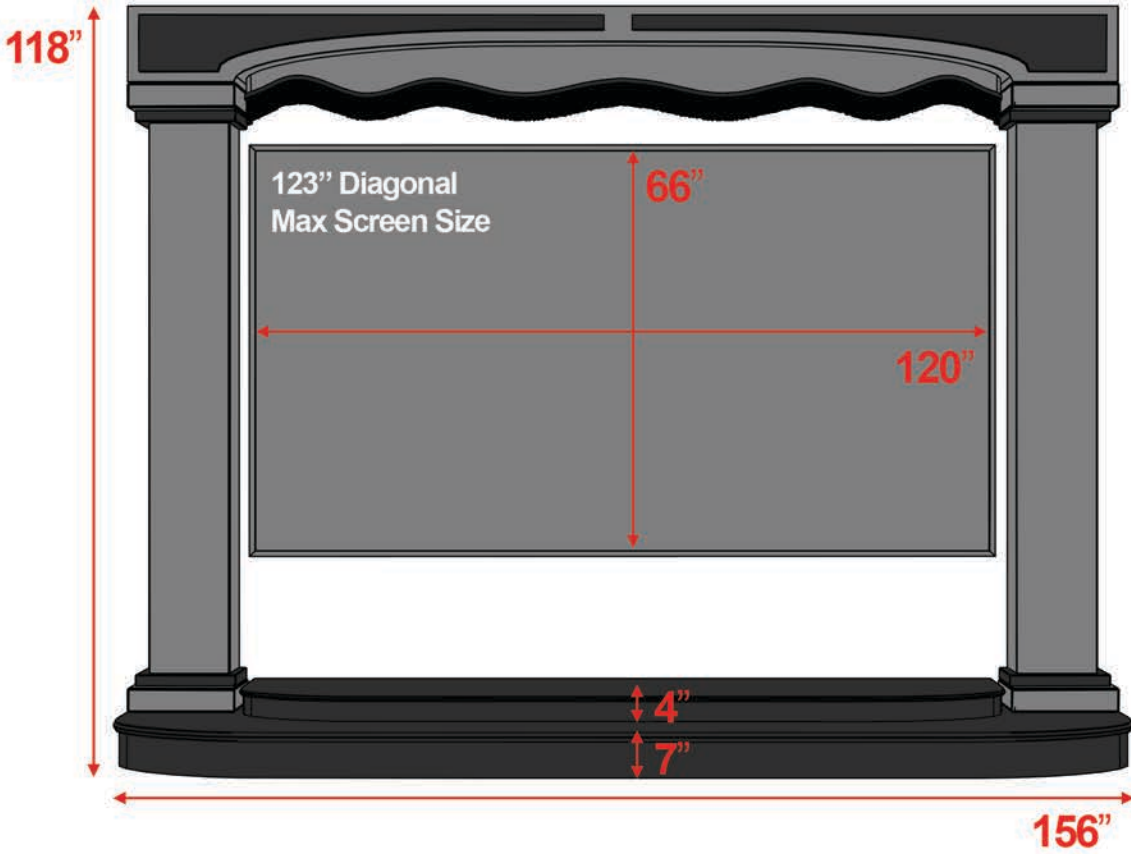

# Contemporary Stage

8', 9', & 10' Heights are available.

All measurements are universal and do not vary based on height.  
Custom sizes are available.

## 8' Contemporary Stage

Front View

Angle View

## 9' Contemporary Stage

Front View

Angle View

# 10' Contemporary Stage

Front View

Angle View