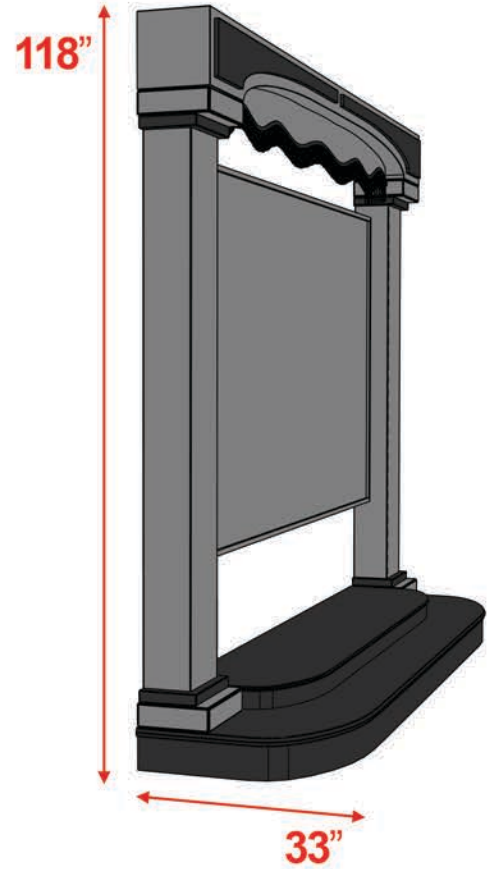

# Contemporary Stage

8', 9', & 10' Heights are available.

All measurements are universal and do not vary based on height.  
Custom sizes are available.

## 8' Contemporary Stage

Front View

Angle View

## 9' Contemporary Stage

Front View

Angle View

## Maximize Your Screen Size!

Make sure the rows behind the front row have  
Line of Sight to the bottom of the screen.