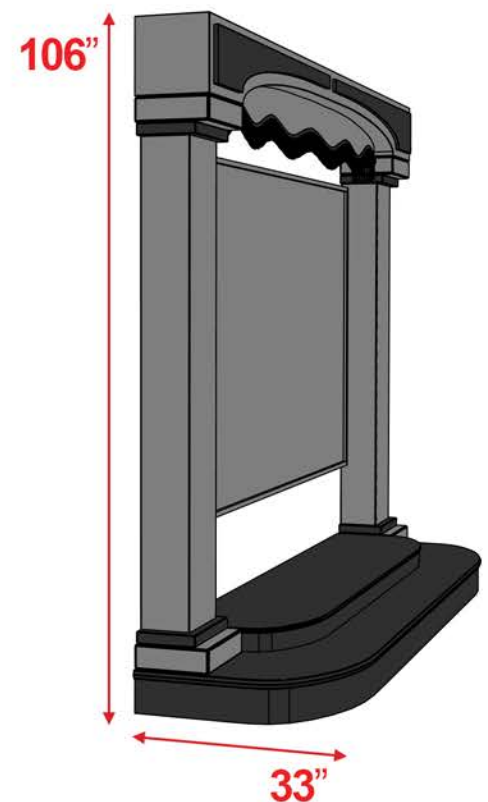

# Contemporary Stage

8', 9', & 10' Heights are available.

All measurements are universal and do not vary based on height.  
Custom sizes are available.

## 8' Contemporary Stage

Front View

Angle View

## 9' Contemporary Stage

Front View

Angle View