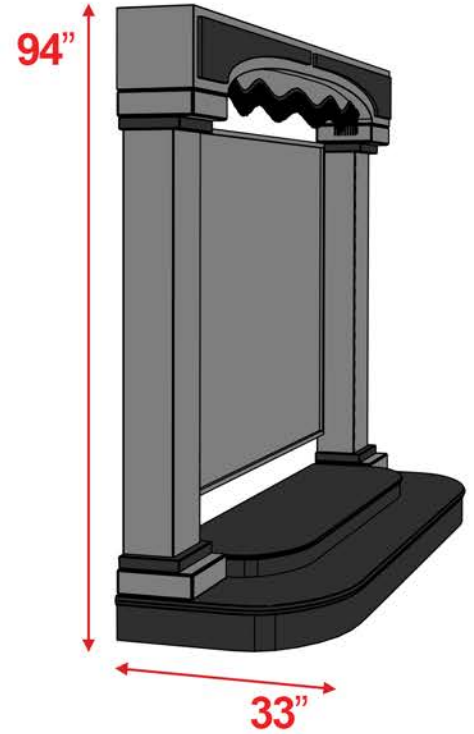

# Contemporary Stage

8', 9', & 10' Heights are available.

All measurements are universal and do not vary based on height.  
Custom sizes are available.

## 8' Contemporary Stage

Front View

Angle View

## 9' Contemporary Stage

Front View

Angle View