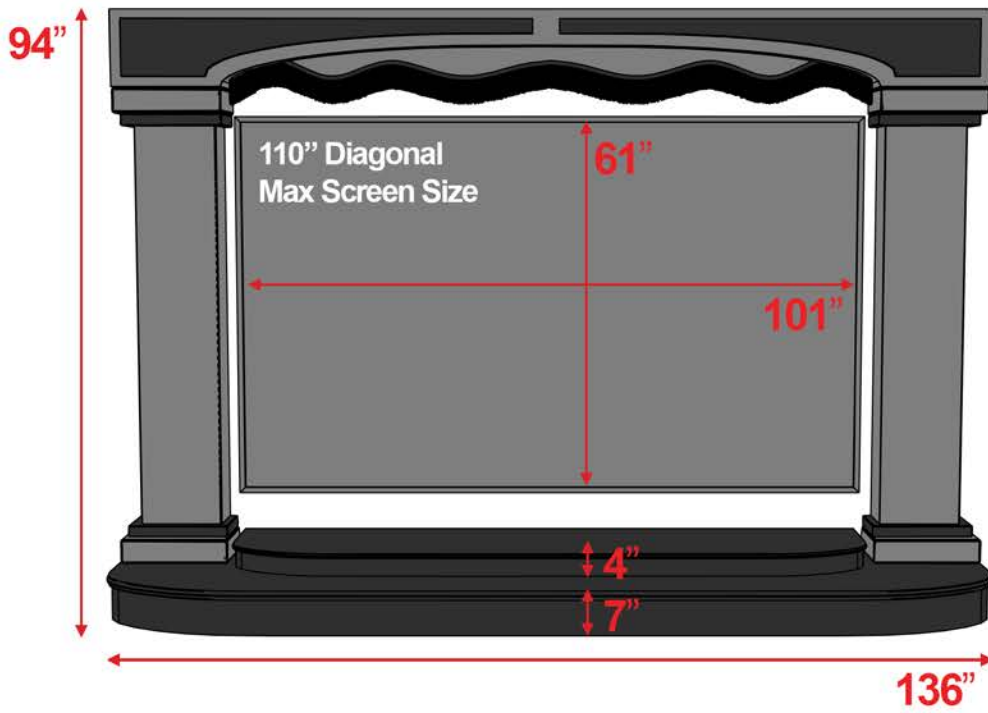

# Contemporary Stage

8', 9', & 10' Heights are available.

All measurements are universal and do not vary based on height.  
Custom sizes are available.

## 8' Contemporary Stage

Front View

Angle View

## 9' Contemporary Stage

Front View

Angle View

# 10' Contemporary Stage

Front View

Angle View