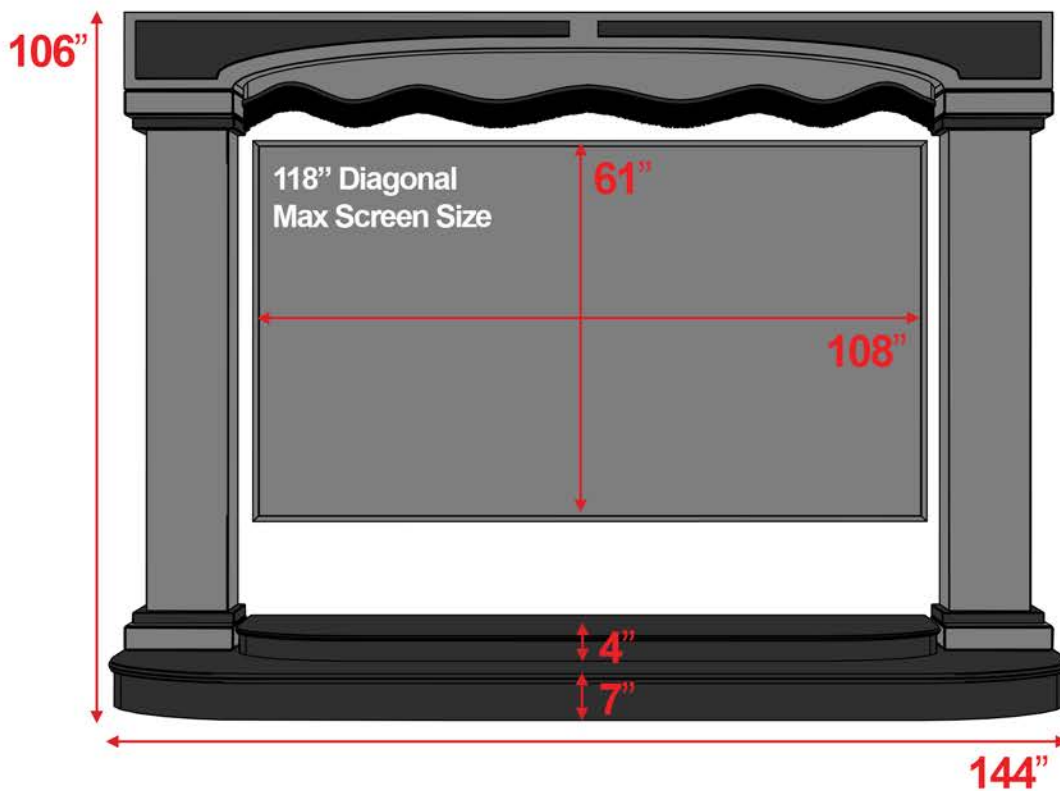

# Contemporary Stage

8', 9', & 10' Heights are available.

All measurements are universal and do not vary based on height.  
Custom sizes are available.

## 8' Contemporary Stage

Front View

Angle View

## 9' Contemporary Stage

Front View

Angle View

# 10' Contemporary Stage

Front View

Angle View