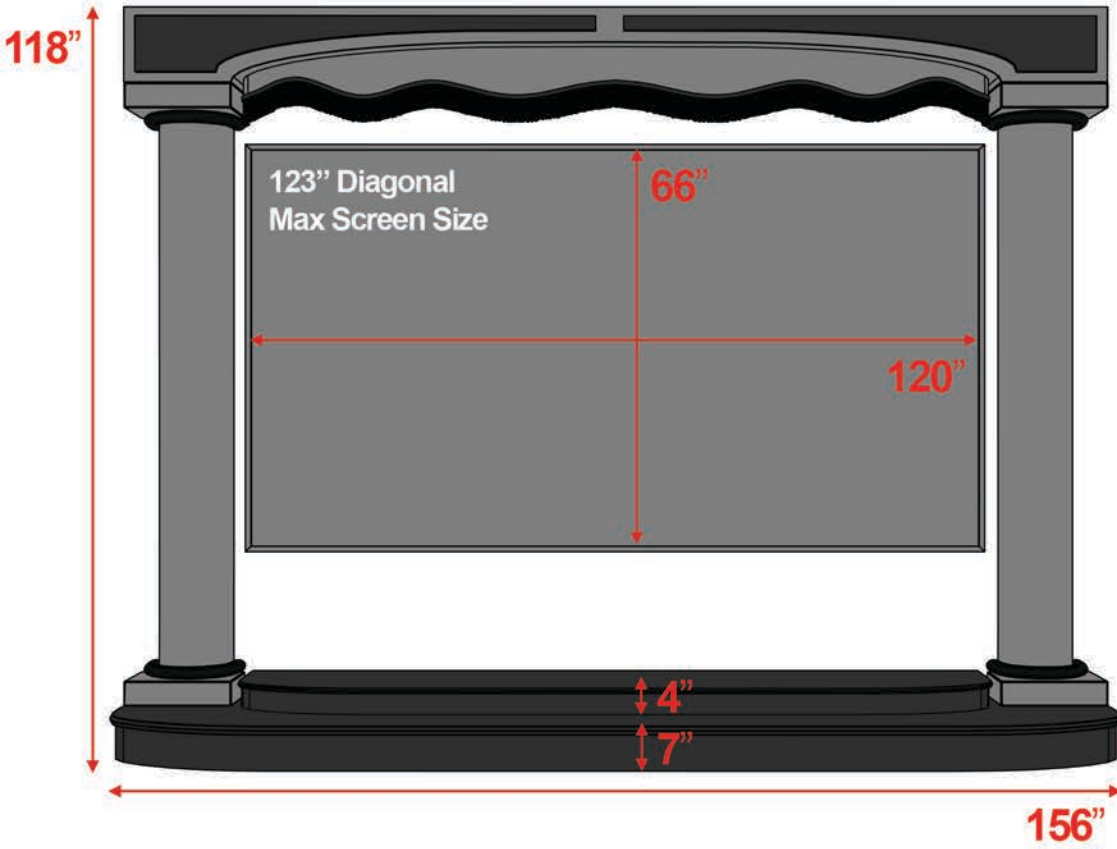

Classic Stage

8', 9', & 10' Heights are available.

All measurements are universal and do not vary based on height.
Custom sizes are available.

8' Classic Stage

Front View

Angle View

9' Classic Stage

Front View

Angle View

10' Classic Stage

Front View

Angle View

Maximize Your Screen Size!

Make sure the rows behind the front row have
Line of Sight to the bottom of the screen.