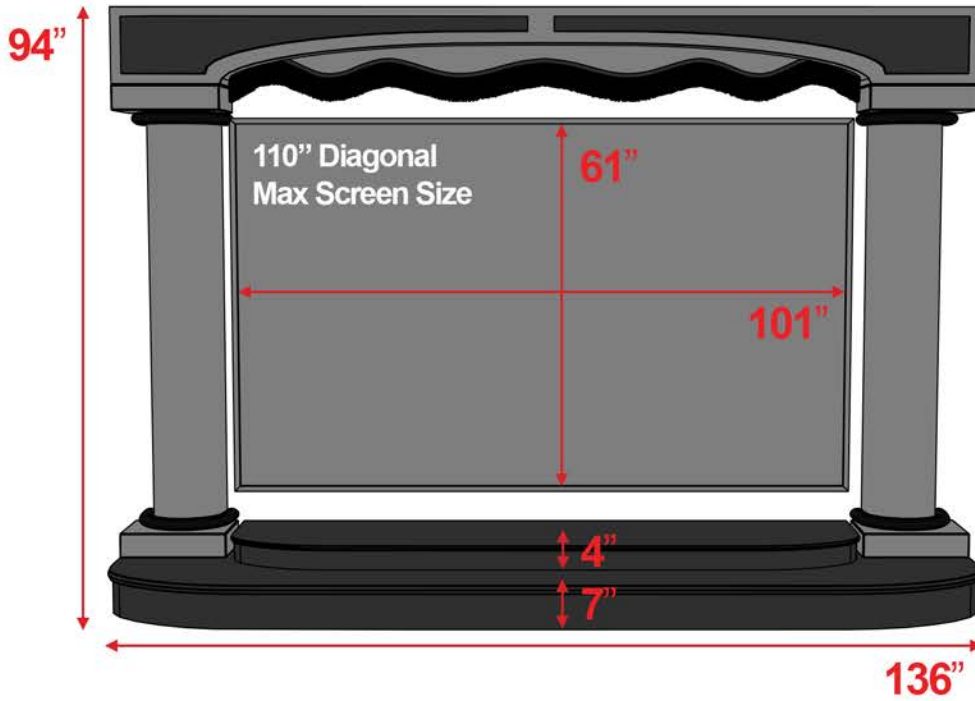

Classic Stage

8', 9', & 10' Heights are available.

All measurements are universal and do not vary based on height.
Custom sizes are available.

8' Classic Stage

Front View

Angle View

9' Classic Stage

Front View

Angle View

10' Classic Stage

Front View

Angle View

Maximize Your Screen Size!

Make sure the rows behind the front row have
Line of Sight to the bottom of the screen.