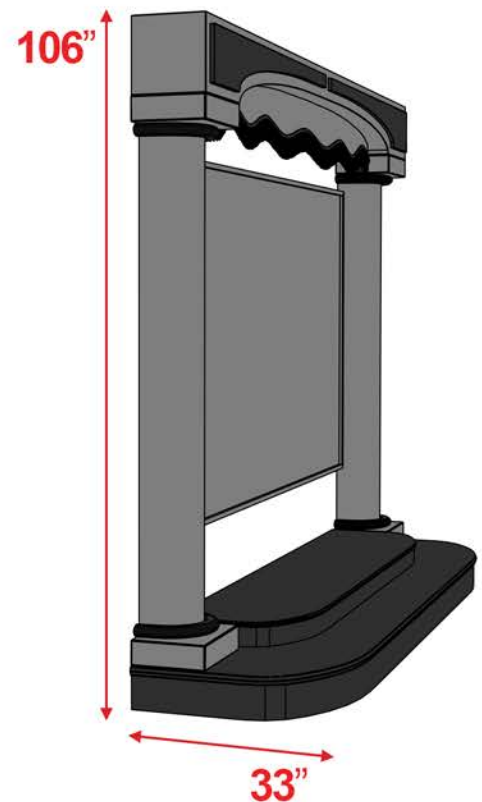

Classic Stage

8', 9', & 10' Heights are available.

All measurements are universal and do not vary based on height.
Custom sizes are available.

8' Classic Stage

Front View

Angle View

9' Classic Stage

Front View

Angle View

10' Classic Stage

Front View

Angle View

Maximize Your Screen Size!

Make sure the rows behind the front row have
Line of Sight to the bottom of the screen.