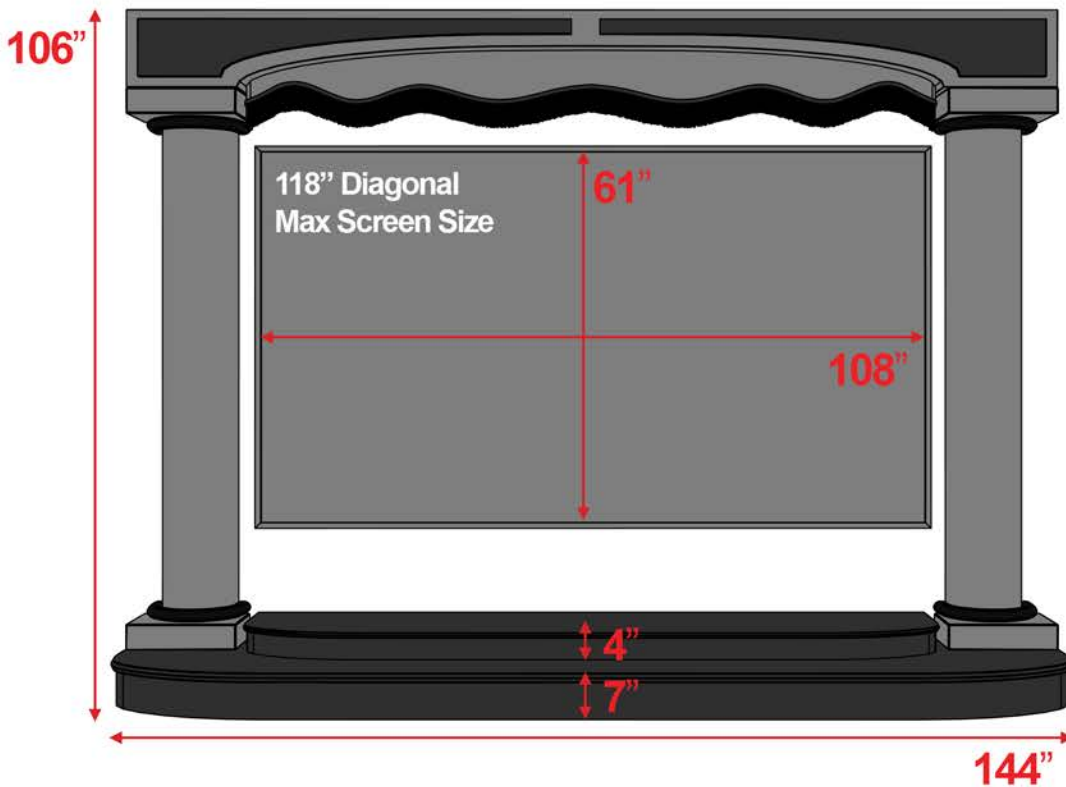

Classic Stage

8', 9', & 10' Heights are available.

All measurements are universal and do not vary based on height.
Custom sizes are available.

8' Classic Stage

Front View

Angle View

9' Classic Stage

Front View

Angle View

10' Classic Stage

Front View

Angle View

Maximize Your Screen Size!

Make sure the rows behind the front row have
Line of Sight to the bottom of the screen.