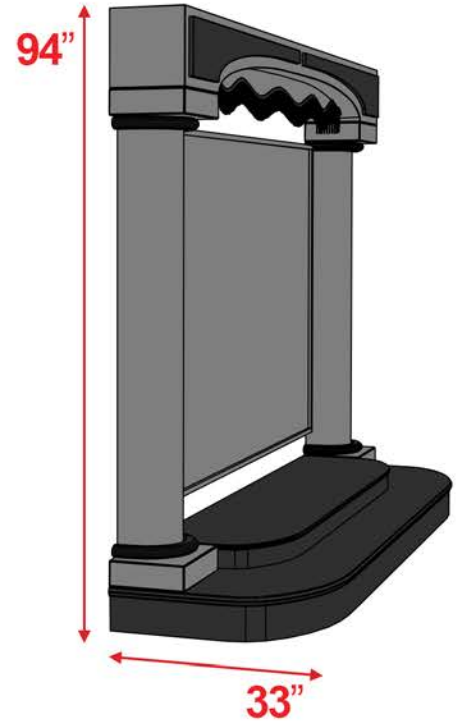

Classic Stage

8', 9', & 10' Heights are available.

All measurements are universal and do not vary based on height.
Custom sizes are available.

8' Classic Stage

Front View

Angle View

9' Classic Stage

Front View

Angle View

10' Classic Stage

Front View

Angle View

Maximize Your Screen Size!

Make sure the rows behind the front row have
Line of Sight to the bottom of the screen.