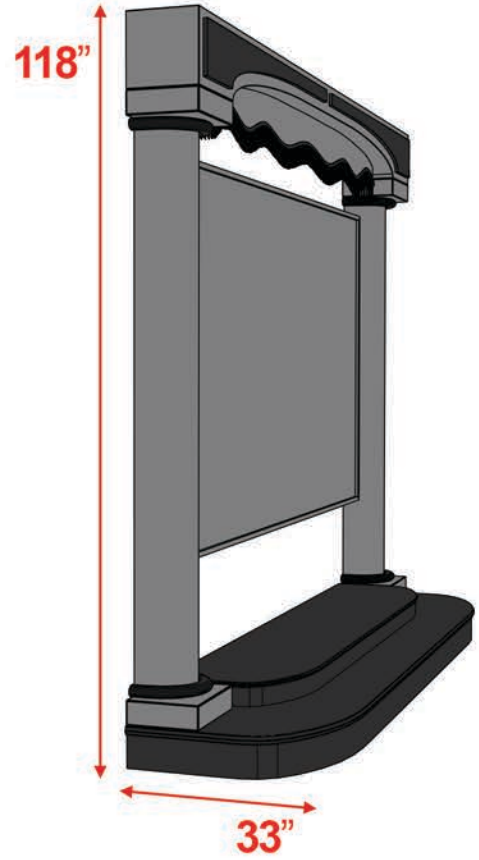

Classic Stage

8', 9', & 10' Heights are available.

All measurements are universal and do not vary based on height.
Custom sizes are available.

8' Classic Stage

Front View

Angle View

9' Classic Stage

Front View

Angle View

10' Classic Stage

Front View

Angle View

Maximize Your Screen Size!

Make sure the rows behind the front row have
Line of Sight to the bottom of the screen.