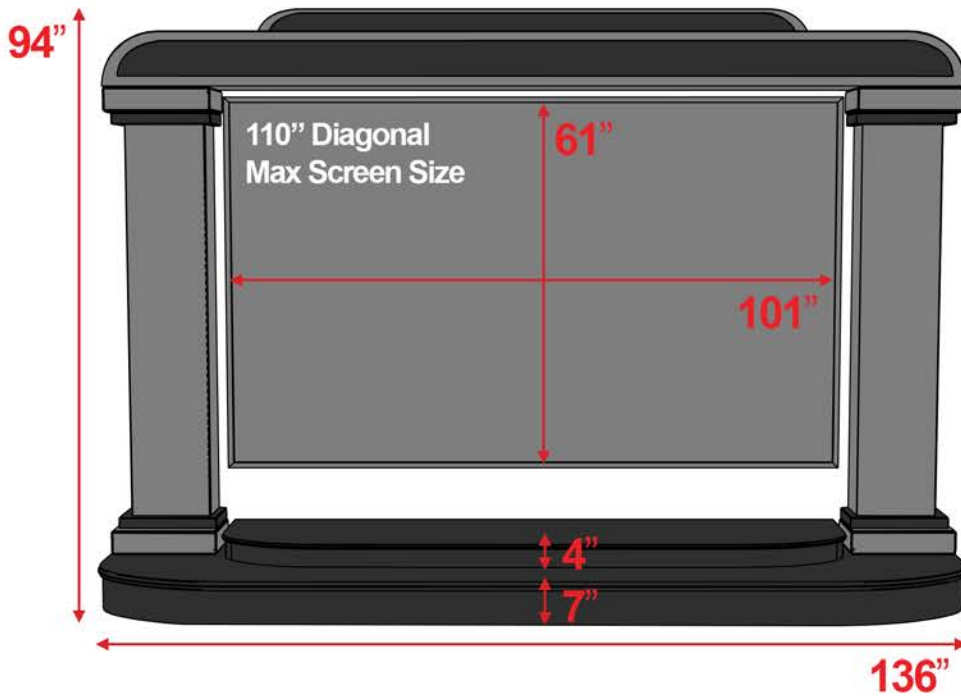

# Cinema Stage

8', 9', & 10' Heights are available.

All measurements are universal and do not vary based on height.  
Custom sizes are available.

## 8' Cinema Stage

Front View

Angle View

## 9' Cinema Stage

Front View

Angle View

## Maximize Your Screen Size!

Make sure the rows behind the front row have Line of Sight to the bottom of the screen.