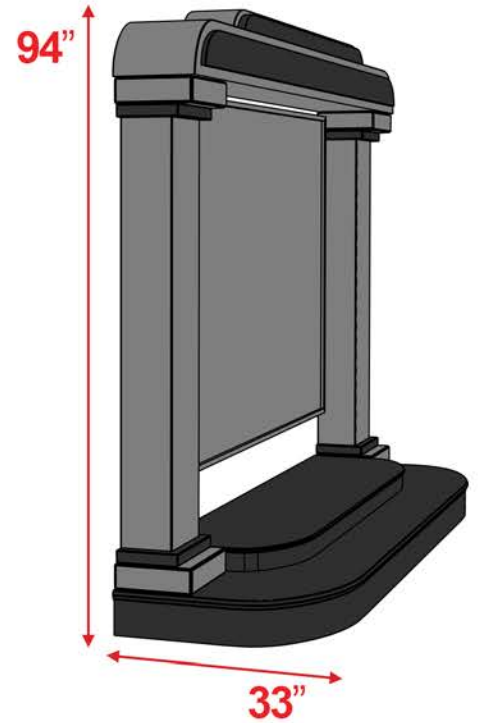

# Cinema Stage

8', 9', & 10' Heights are available.

All measurements are universal and do not vary based on height.  
Custom sizes are available.

## 8' Cinema Stage

Front View

Angle View

## 9' Cinema Stage

Front View

Angle View

# 10' Cinema Stage

Front View

Angle View