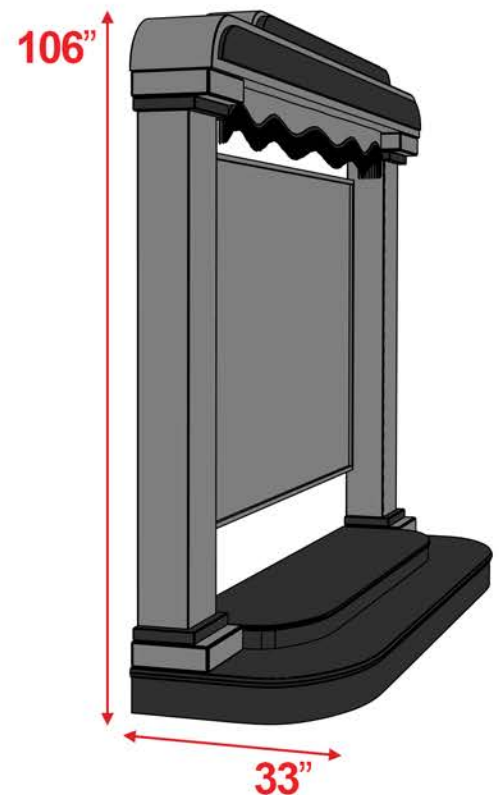

# Cinema Stage

8', 9', & 10' Heights are available.

All measurements are universal and do not vary based on height.  
Custom sizes are available.

## 8' Cinema Stage

Front View

Angle View

## 9' Cinema Stage

Front View

Angle View