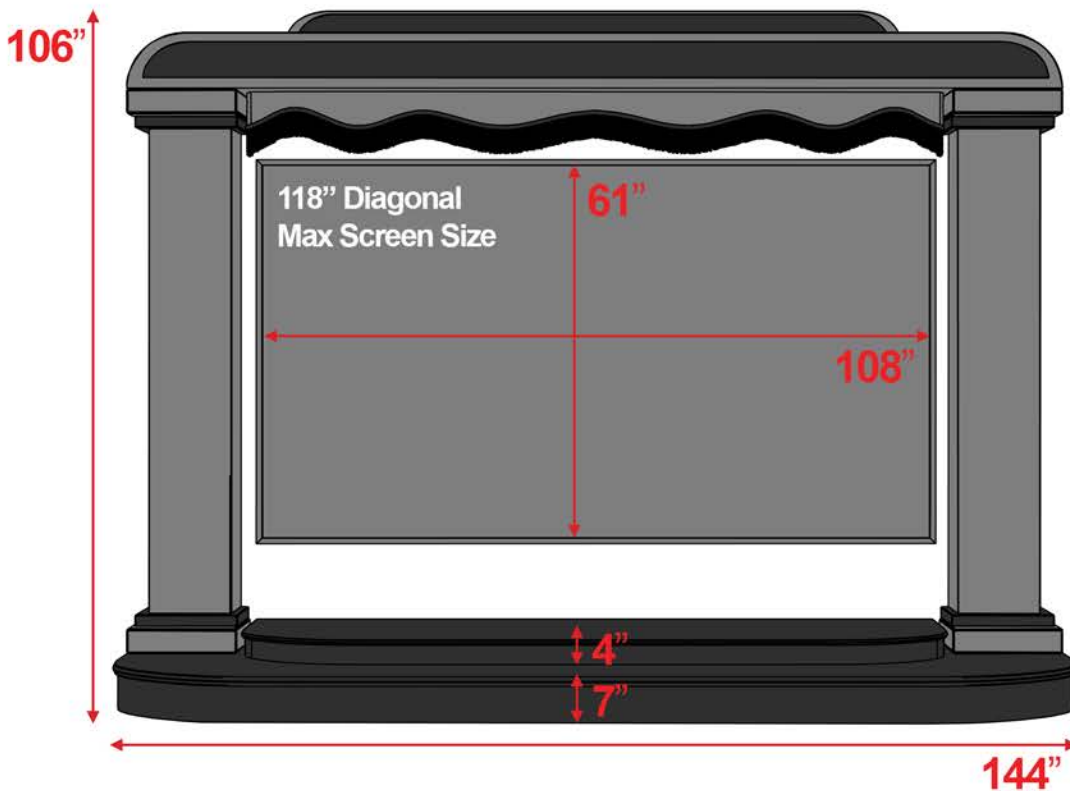

# Cinema Stage

8', 9', & 10' Heights are available.

All measurements are universal and do not vary based on height.  
Custom sizes are available.

## 8' Cinema Stage

Front View

Angle View

## 9' Cinema Stage

Front View

Angle View

## Maximize Your Screen Size!

Make sure the rows behind the front row have Line of Sight to the bottom of the screen.