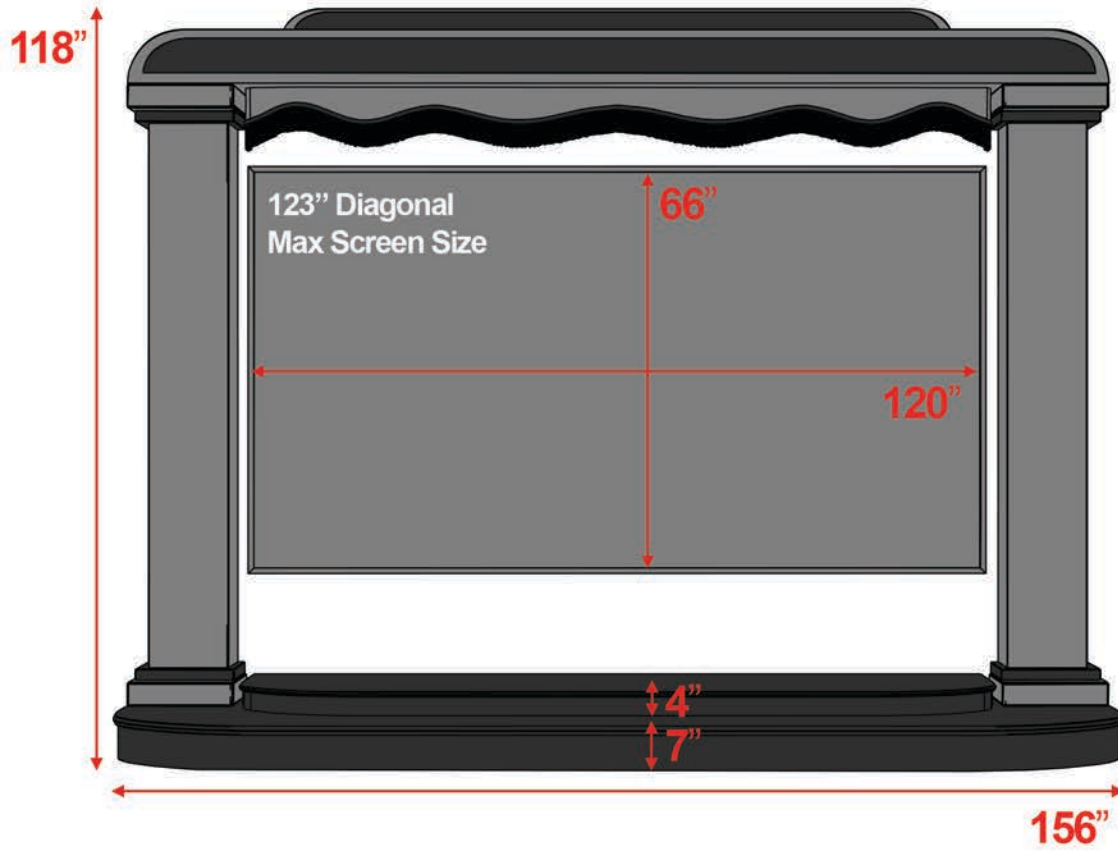

# Cinema Stage

8', 9', & 10' Heights are available.

All measurements are universal and do not vary based on height.  
Custom sizes are available.

## 9' Cinema Stage

Front View

Angle View

# 10' Cinema Stage

Front View

Angle View

## Maximize Your Screen Size!

Make sure the rows behind the front row have Line of Sight to the bottom of the screen.