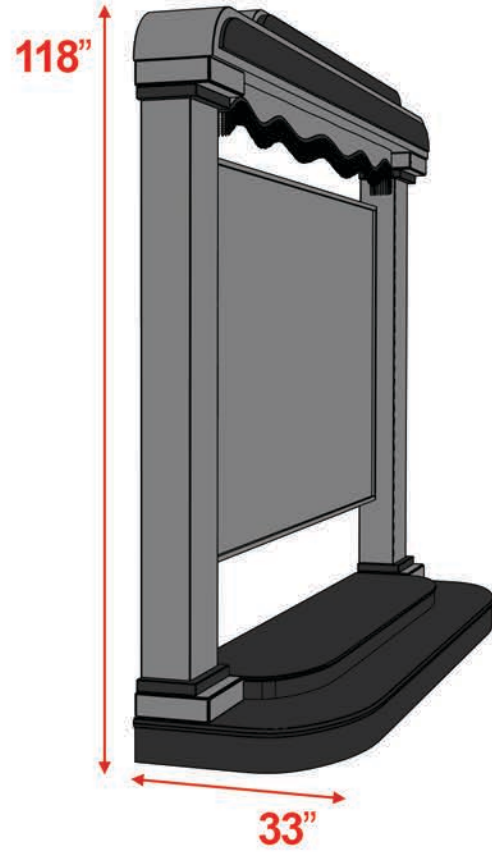

# Cinema Stage

8', 9', & 10' Heights are available.

All measurements are universal and do not vary based on height.  
Custom sizes are available.

## 9' Cinema Stage

Front View

Angle View

# 10' Cinema Stage

Front View

Angle View

## Maximize Your Screen Size!

Make sure the rows behind the front row have Line of Sight to the bottom of the screen.