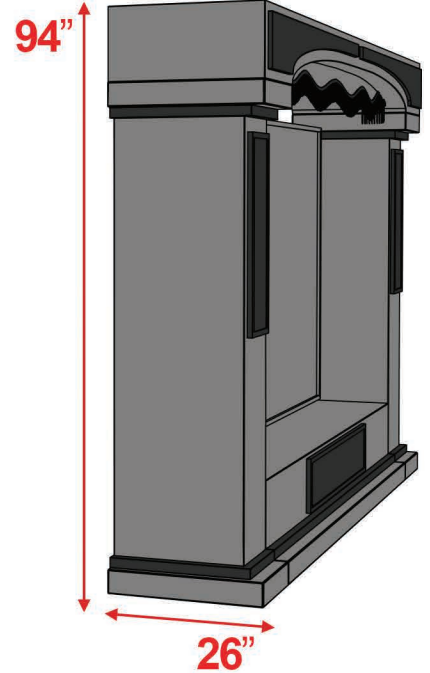

Broadway Audio Stage

8', 9', & 10' Heights are available.

All measurements are universal and do not vary based on height.
Custom sizes are available.

8' Broadway Audio Stage

Front View

Angle View

9' Broadway Audio Stage

Front View

Angle View

10' Broadway Audio Stage

Front View

Angle View

Maximize Your Screen Size!

Make sure the rows behind the front row have Line of Sight to the bottom of the screen.