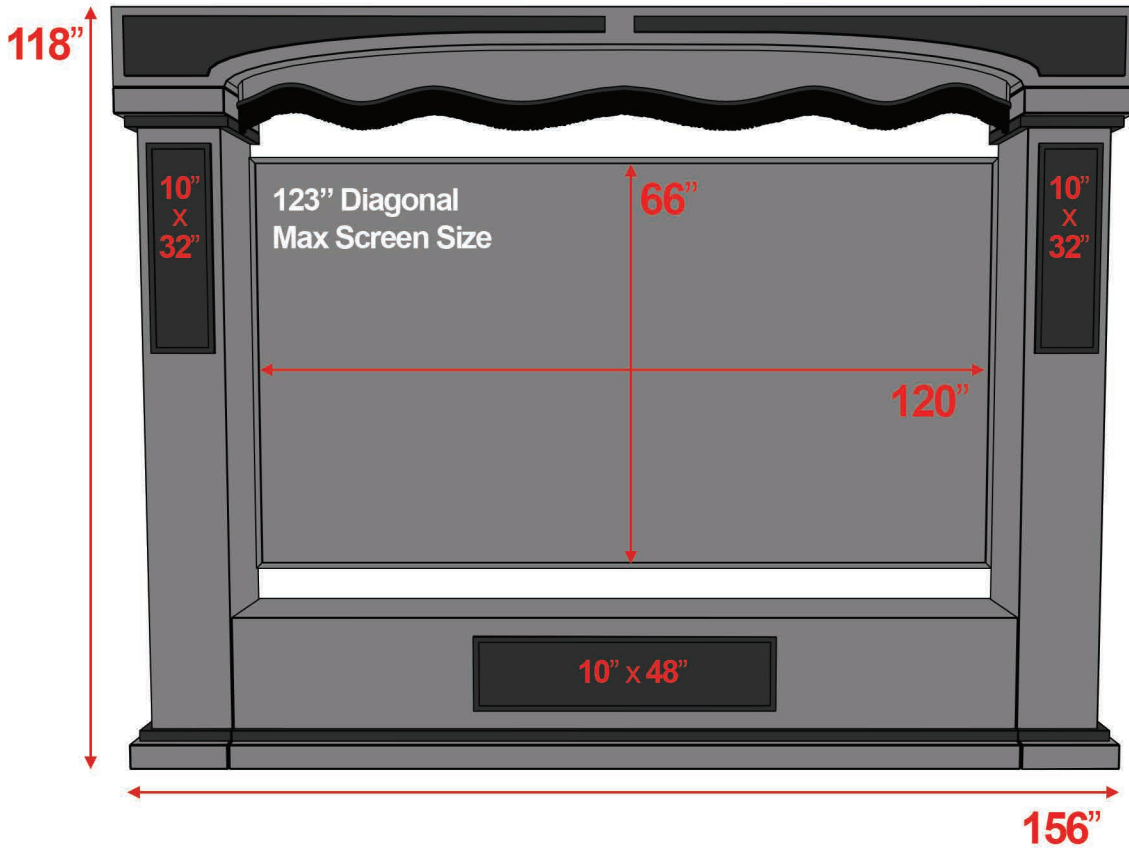

Broadway Audio Stage

8', 9', & 10' Heights are available.

All measurements are universal and do not vary based on height.
Custom sizes are available.

8' Broadway Audio Stage

Front View

Angle View

9' Broadway Audio Stage

Front View

Angle View

10' Broadway Audio Stage

Front View

Angle View

Maximize Your Screen Size!

Make sure the rows behind the front row have Line of Sight to the bottom of the screen.