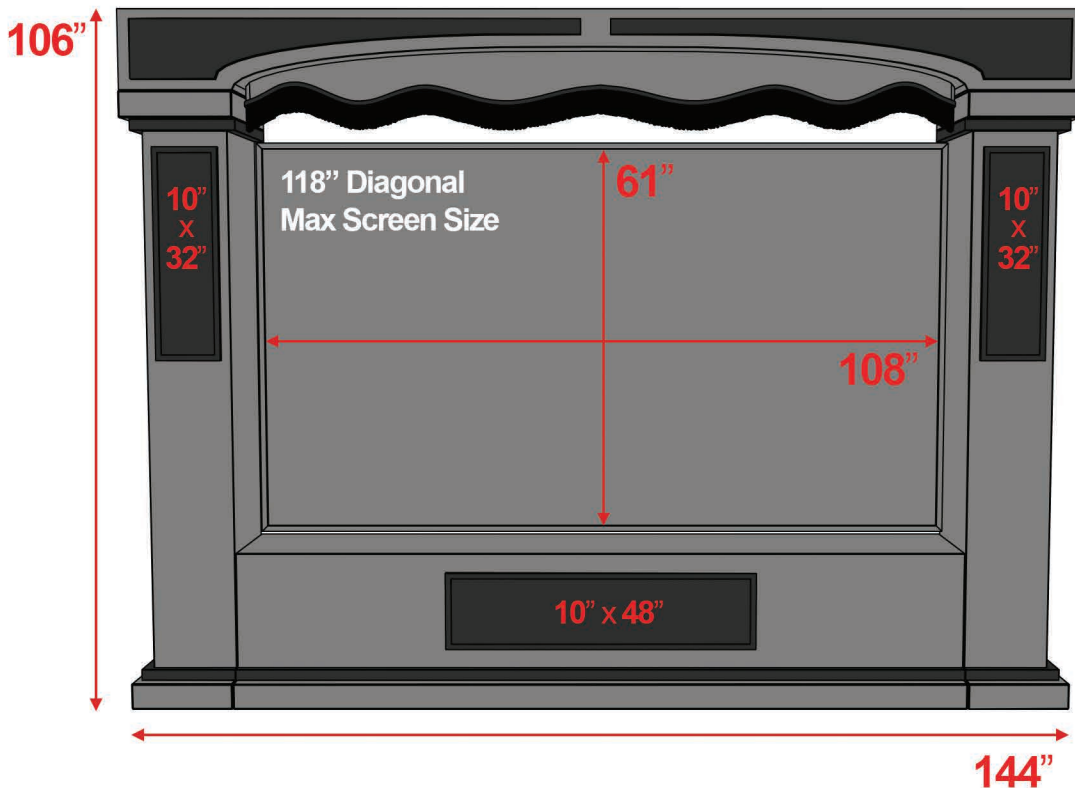

Broadway Audio Stage

8', 9', & 10' Heights are available.

All measurements are universal and do not vary based on height.
Custom sizes are available.

8' Broadway Audio Stage

Front View

Angle View

9' Broadway Audio Stage

Front View

Angle View

10' Broadway Audio Stage

Front View

Angle View

Maximize Your Screen Size!

Make sure the rows behind the front row have Line of Sight to the bottom of the screen.