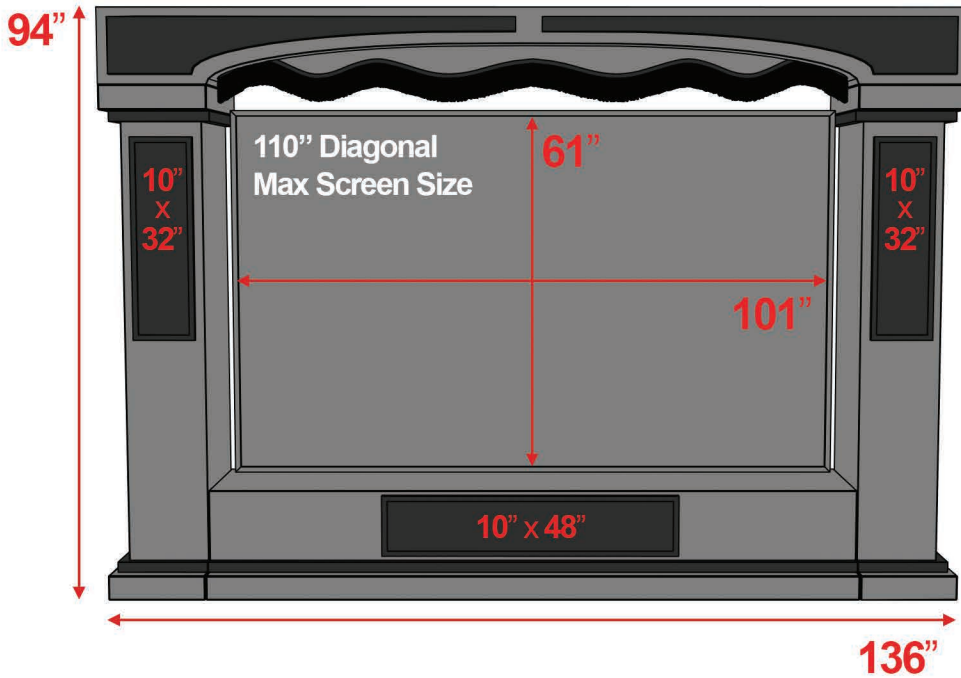

Broadway Audio Stage

8', 9', & 10' Heights are available.

All measurements are universal and do not vary based on height.
Custom sizes are available.

8' Broadway Audio Stage

Front View

Angle View

9' Broadway Audio Stage

Front View

Angle View

10' Broadway Audio Stage

Front View

Angle View

Maximize Your Screen Size!

Make sure the rows behind the front row have Line of Sight to the bottom of the screen.