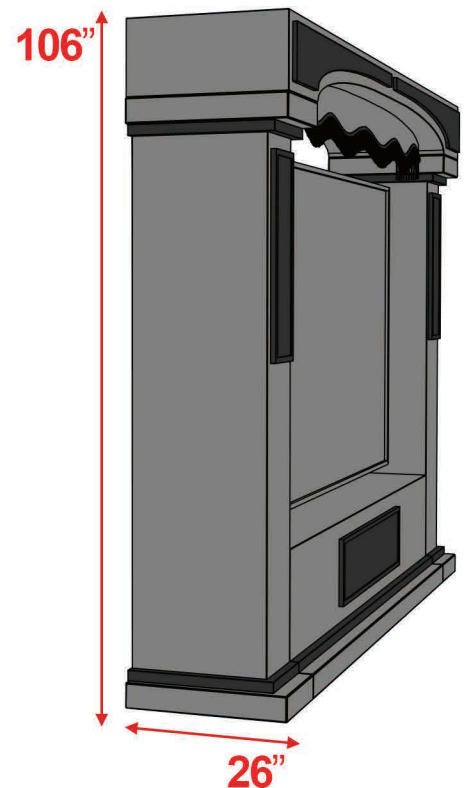

Broadway Audio Stage

8', 9', & 10' Heights are available.

All measurements are universal and do not vary based on height.
Custom sizes are available.

8' Broadway Audio Stage

Front View

Angle View

9' Broadway Audio Stage

Front View

Angle View

10' Broadway Audio Stage

Front View

Angle View

Maximize Your Screen Size!

Make sure the rows behind the front row have Line of Sight to the bottom of the screen.