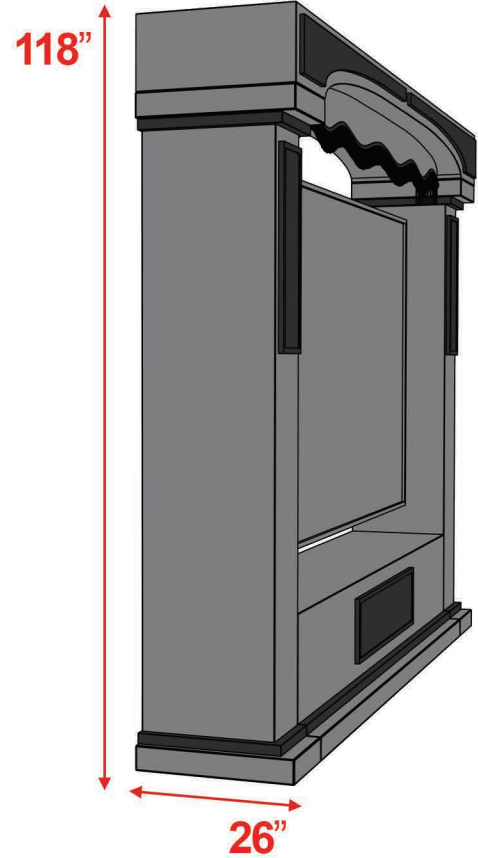

Broadway Audio Stage

8', 9', & 10' Heights are available.

All measurements are universal and do not vary based on height.
Custom sizes are available.

8' Broadway Audio Stage

Front View

Angle View

9' Broadway Audio Stage

Front View

Angle View

10' Broadway Audio Stage

Front View

Angle View

Maximize Your Screen Size!

Make sure the rows behind the front row have Line of Sight to the bottom of the screen.