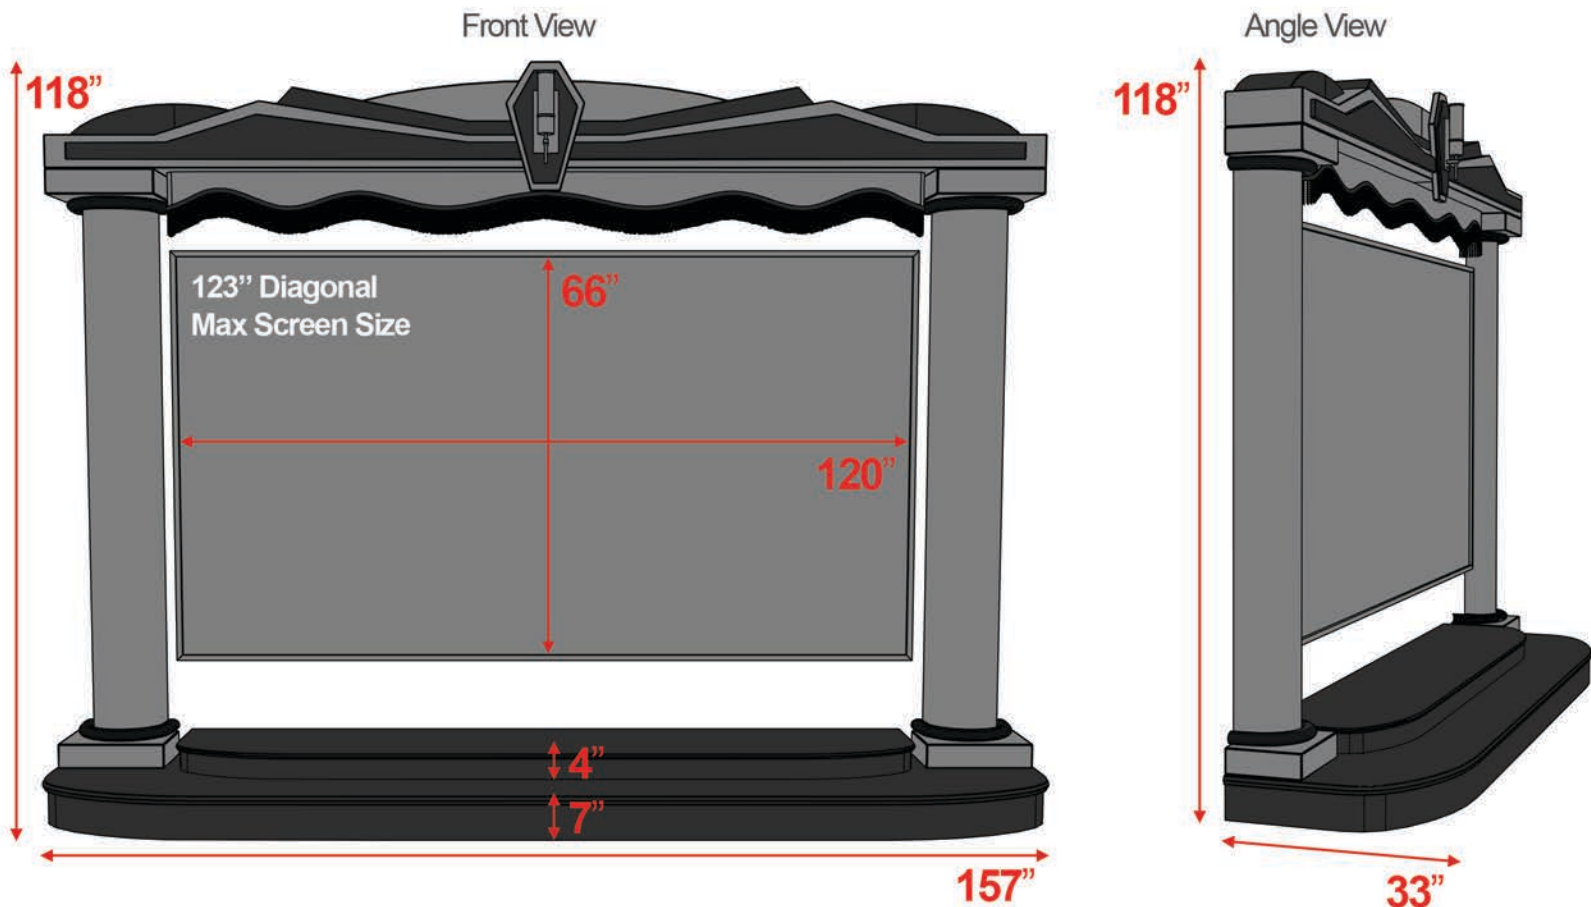

Atlas Stage

8', 9', & 10' Heights are available.

All measurements are universal and do not vary based on height.
Custom sizes are available.

8' Atlas Stage

9' Atlas Stage

10' Atlas Stage

Maximize Your Screen Size!

Make sure the rows behind the front row have Line of Sight to the bottom of the screen.