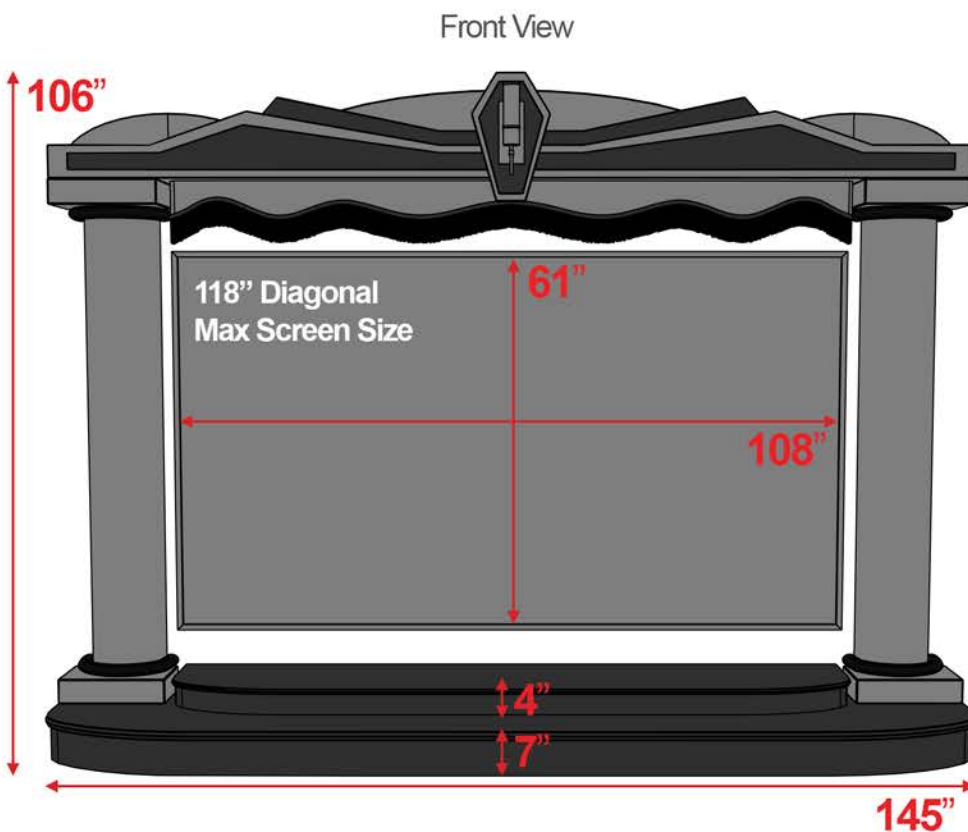

Atlas Stage

8', 9', & 10' Heights are available.

All measurements are universal and do not vary based on height.
Custom sizes are available.

8' Atlas Stage

9' Atlas Stage

10' Atlas Stage

Maximize Your Screen Size!

Make sure the rows behind the front row have Line of Sight to the bottom of the screen.