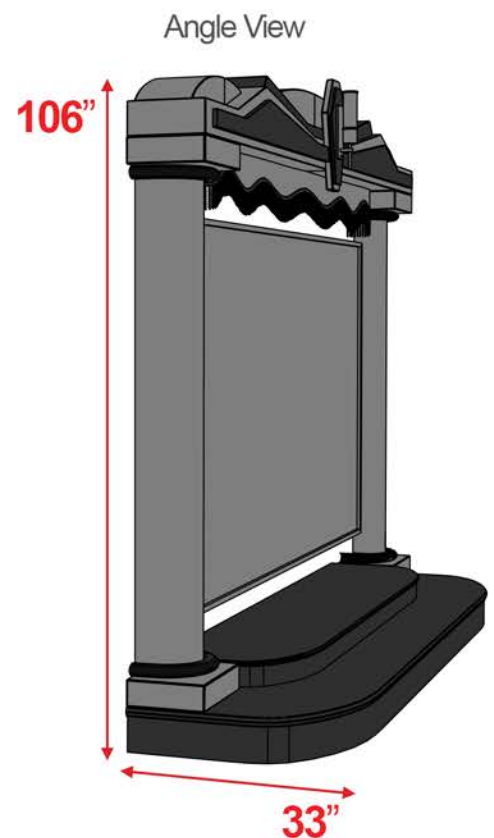

Atlas Stage

8', 9', & 10' Heights are available.

All measurements are universal and do not vary based on height.
Custom sizes are available.

8' Atlas Stage

9' Atlas Stage

10' Atlas Stage

Maximize Your Screen Size!

Make sure the rows behind the front row have Line of Sight to the bottom of the screen.