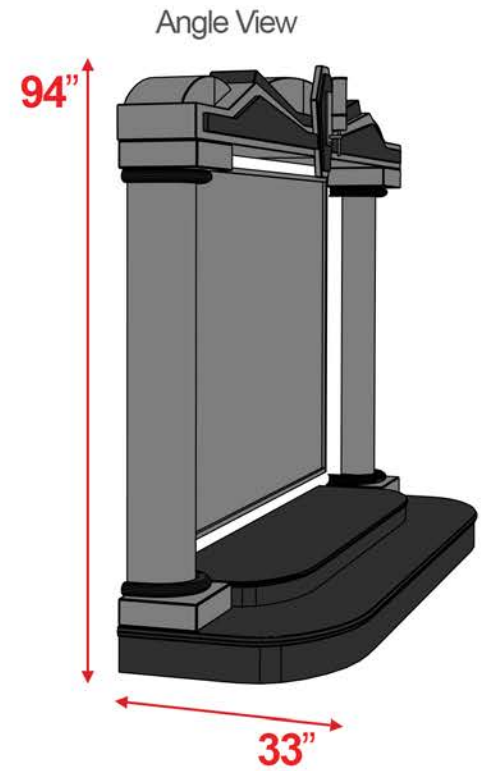

Atlas Stage

8', 9', & 10' Heights are available.

All measurements are universal and do not vary based on height.
Custom sizes are available.

8' Atlas Stage

9' Atlas Stage

10' Atlas Stage

Maximize Your Screen Size!

Make sure the rows behind the front row have Line of Sight to the bottom of the screen.