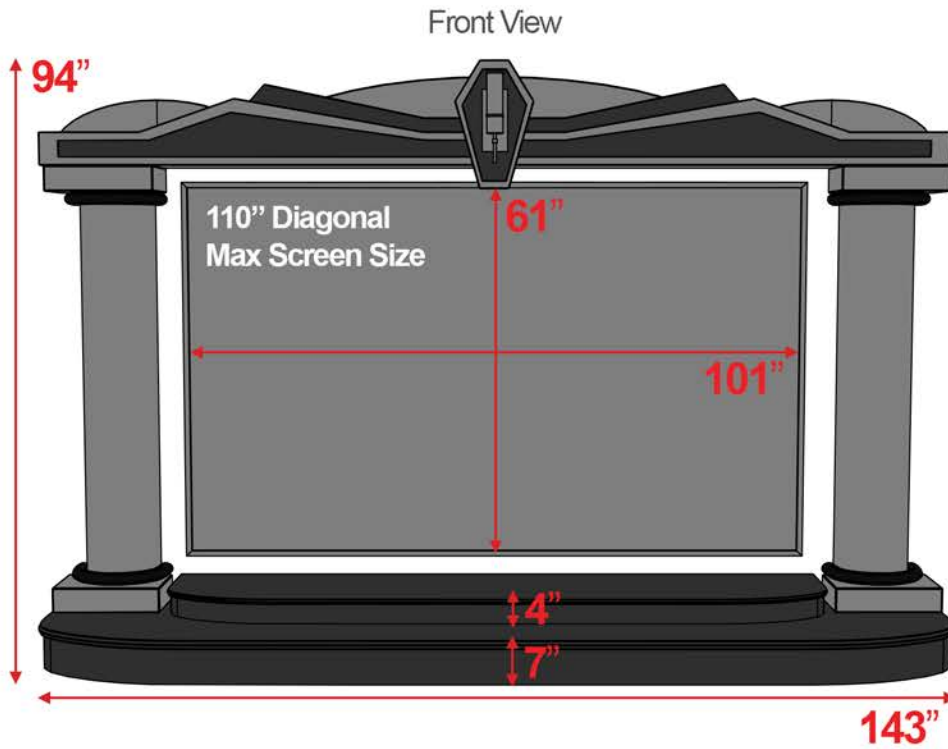

Atlas Stage

8', 9', & 10' Heights are available.

All measurements are universal and do not vary based on height.
Custom sizes are available.

8' Atlas Stage

9' Atlas Stage

10' Atlas Stage

Maximize Your Screen Size!

Make sure the rows behind the front row have Line of Sight to the bottom of the screen.