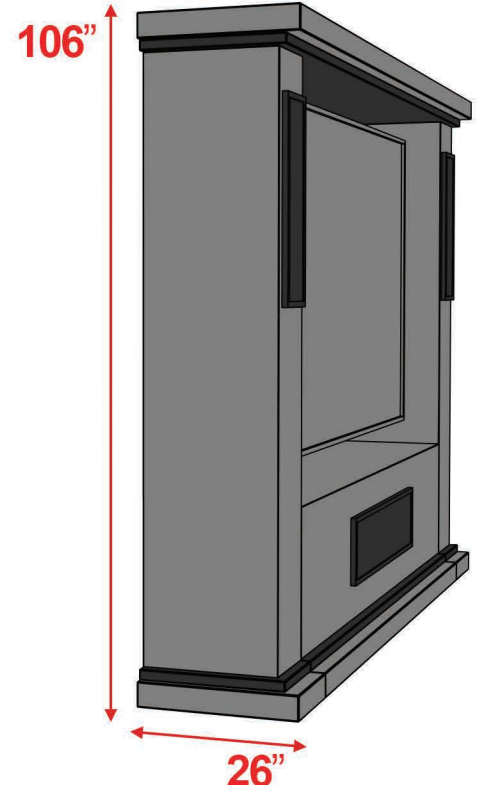

Apollo Valence

8', 9', & 10' Heights are available.

All measurements are universal and do not vary based on height.
Custom sizes are available.

8' Apollo Valence

Front View

Angle View

9' Apollo Valence

Front View

Angle View

10' Apollo Valence

Front View

Angle View

Maximize Your Screen Size!

Make sure the rows behind the front row have Line of Sight to the bottom of the screen.