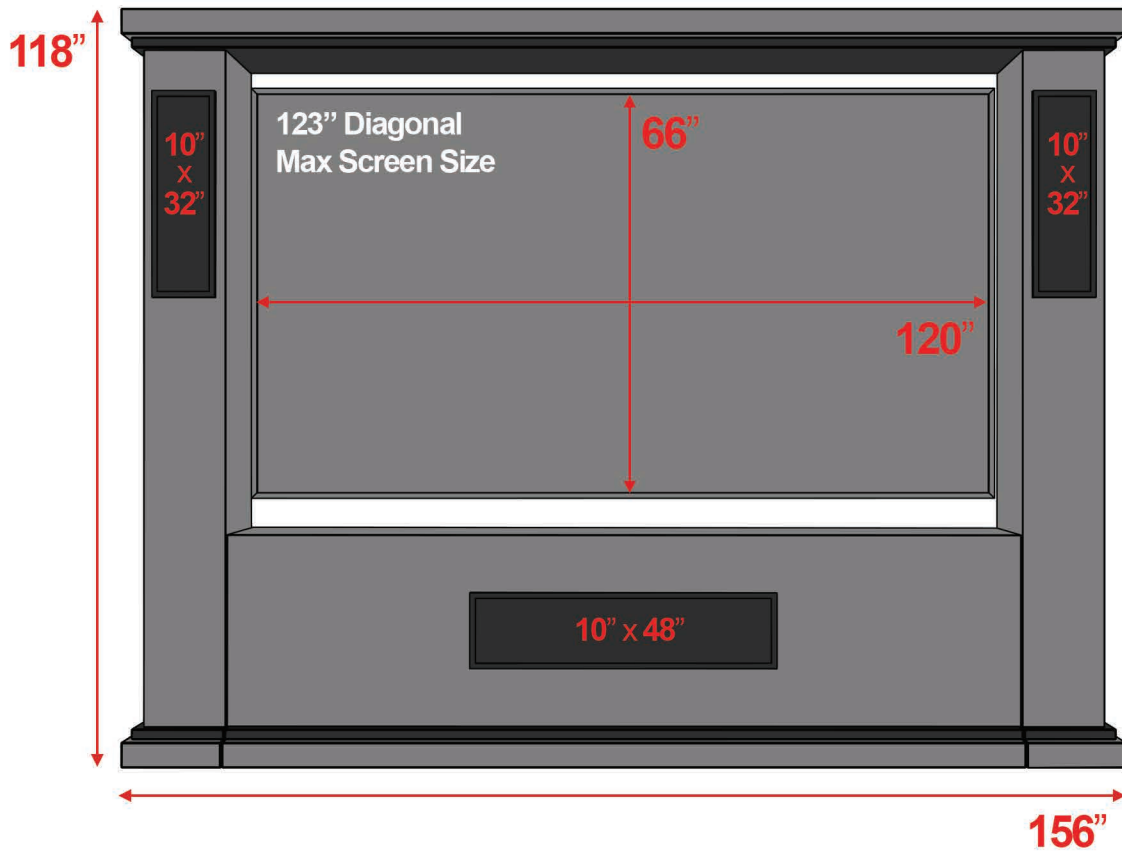

Apollo Valence

8', 9', & 10' Heights are available.

All measurements are universal and do not vary based on height.
Custom sizes are available.

8' Apollo Valence

Front View

Angle View

9' Apollo Valence

Front View

Angle View

10' Apollo Valence

Front View

Angle View

Maximize Your Screen Size!

Make sure the rows behind the front row have Line of Sight to the bottom of the screen.