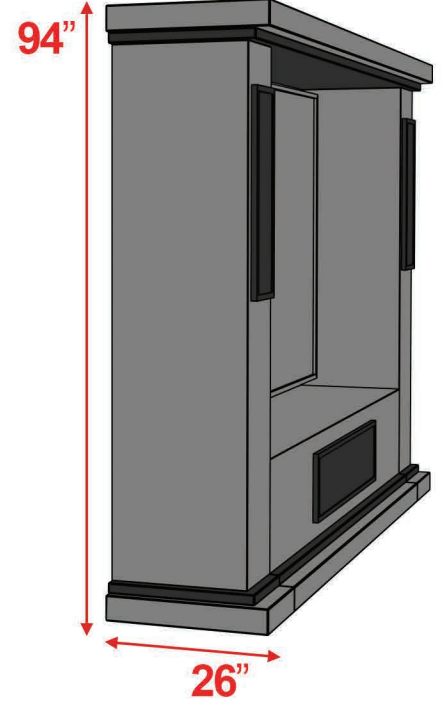

Apollo Valence

8', 9', & 10' Heights are available.

All measurements are universal and do not vary based on height.
Custom sizes are available.

8' Apollo Valence

Front View

Angle View

9' Apollo Valence

Front View

Angle View

10' Apollo Valence

Front View

Angle View

Maximize Your Screen Size!

Make sure the rows behind the front row have Line of Sight to the bottom of the screen.