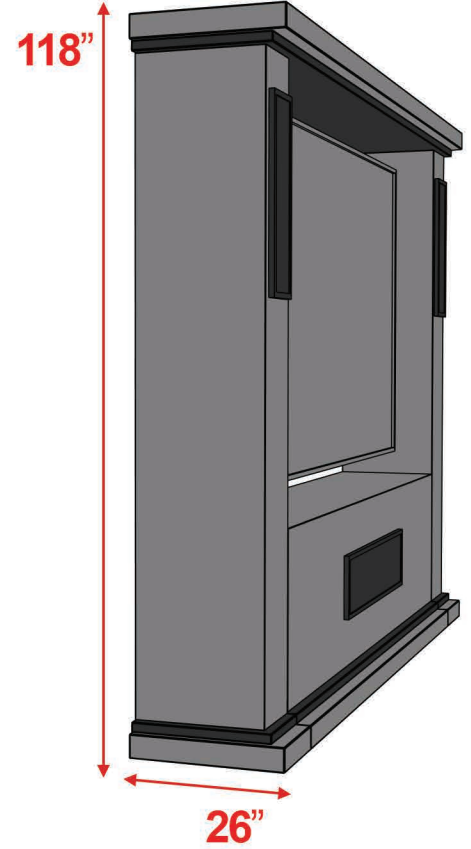

Apollo Valence

8', 9', & 10' Heights are available.

All measurements are universal and do not vary based on height.
Custom sizes are available.

8' Apollo Valence

Front View

Angle View

9' Apollo Valence

Front View

Angle View

10' Apollo Valence

Front View

Angle View

Maximize Your Screen Size!

Make sure the rows behind the front row have Line of Sight to the bottom of the screen.