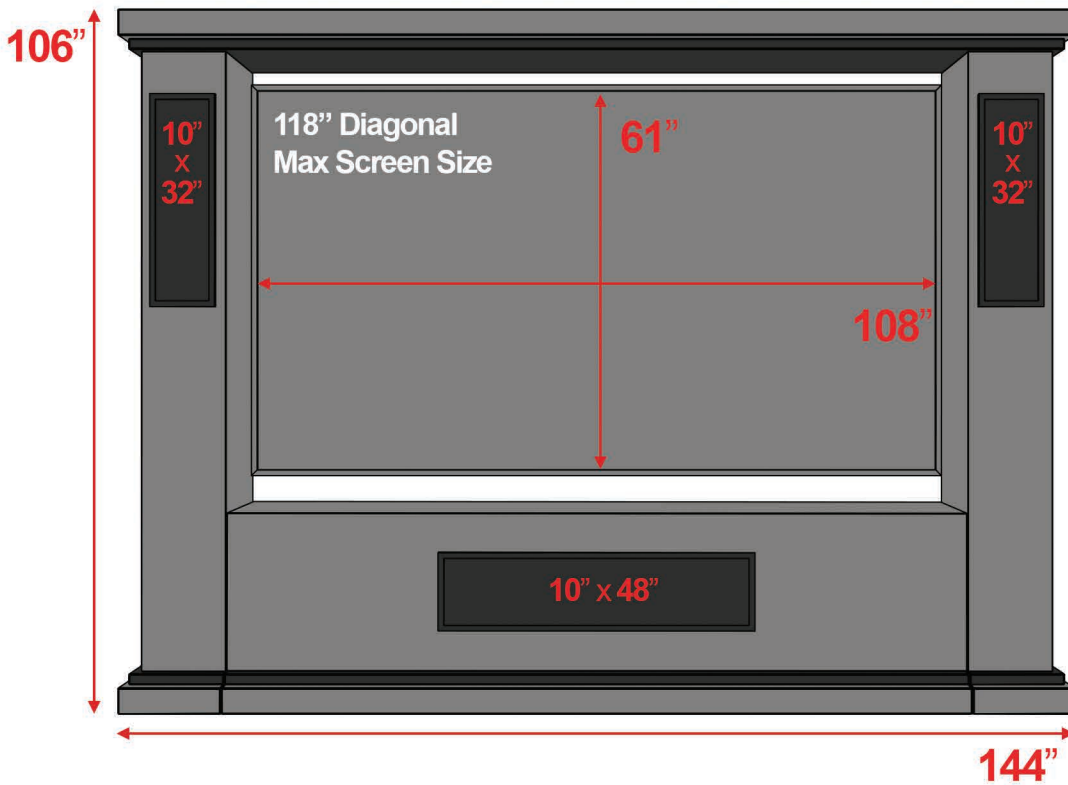

Apollo Valence

8', 9', & 10' Heights are available.

All measurements are universal and do not vary based on height.
Custom sizes are available.

8' Apollo Valence

Front View

Angle View

9' Apollo Valence

Front View

Angle View

10' Apollo Valence

Front View

Angle View

Maximize Your Screen Size!

Make sure the rows behind the front row have Line of Sight to the bottom of the screen.