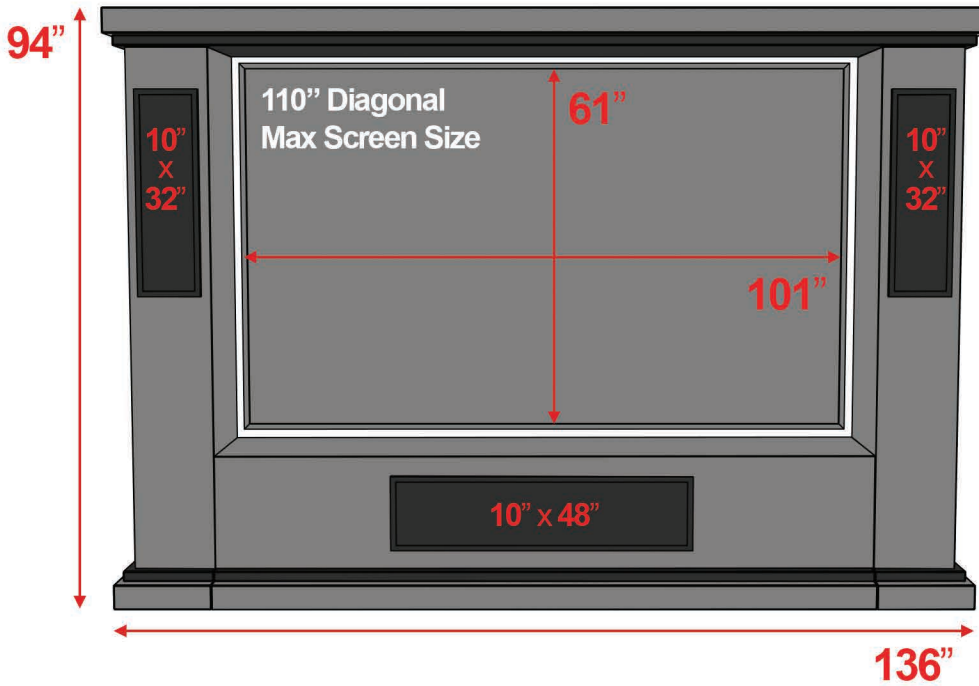

Apollo Valence

8', 9', & 10' Heights are available.

All measurements are universal and do not vary based on height.
Custom sizes are available.

8' Apollo Valence

Front View

Angle View

9' Apollo Valence

Front View

Angle View

10' Apollo Valence

Front View

Angle View

Maximize Your Screen Size!

Make sure the rows behind the front row have Line of Sight to the bottom of the screen.