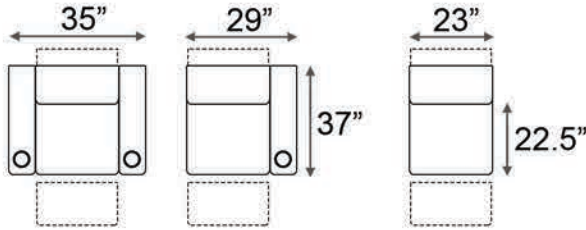

Armrest Width: 6"

Distance from wall needed for full recline: 4"

Double Arm Recliner    RAF Recliner    Armless Recliner

Upright Position    'T.V. Position' Recline    Full Recline Position

Popular Configurations