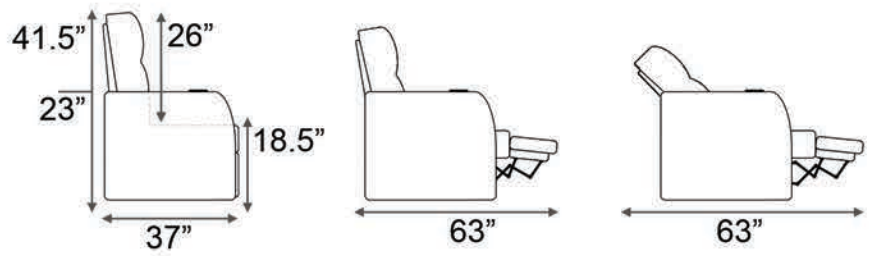

Armrest Width: 6"

Distance from wall needed for full recline: 4"

Double Arm Recliner    RAF Recliner    Armless Recliner

Upright Position    'T.V. Position' Recline    Full Recline Position

Popular Configurations