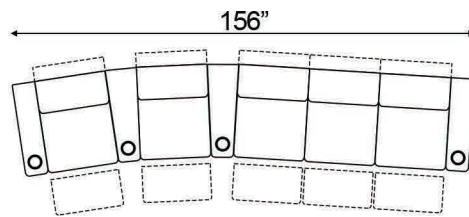

Inside Straight Armrest Width: 6.5"  
 Outside Straight Armrest Width: 7.5"  
 Curved Armrest Width: 12"

Distance from wall needed for full recline: 7"

# Popular Curved Configurations

Curved Row of 2

Curved Row of 3

Curved Row of 3 Loveseat Left

Row of 3 Loveseat Right

Curved Row of 4 Loveseat Left

Curved Row of 4 Loveseat Right

Curved Row of 4 Middle Loveseat

Curved Row of 4

Curved Row of 4 Dual Loveseats

Curved Row of 5

Curved Row of 5 Loveseat Left

Curved Row of 5 Loveseat Right

Curved Row of 5 Dual Loveseats

Curved Row of 5 Sofa Left

Curved Row of 5 Sofa Right