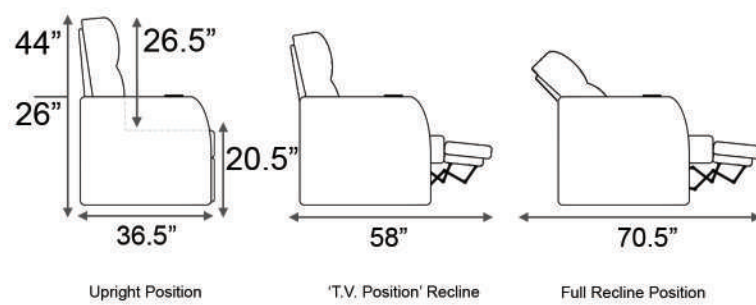

Inside Straight Armrest Width: 6.5"  
 Outside Straight Armrest Width: 7.5"  
 Curved Armrest Width: 12"

Distance from wall needed for full recline: 7"

## Popular Straight Configurations

# Popular Curved Configurations

Curved Row of 2

Curved Row of 3

Curved Row of 3 Loveseat Left

Row of 3 Loveseat Right

Curved Row of 4 Loveseat Left

Curved Row of 4 Loveseat Right

Curved Row of 4 Middle Loveseat

Curved Row of 4

Curved Row of 4 Dual Loveseats

Curved Row of 5

Curved Row of 5 Loveseat Left

Curved Row of 5 Loveseat Right

Curved Row of 5 Dual Loveseats

Curved Row of 5 Sofa Left

Curved Row of 5 Sofa Right