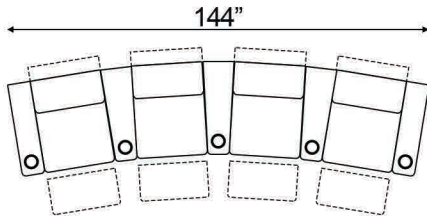

Inside Straight Armrest Width: 6.5"  
 Outside Straight Armrest Width: 7.5"  
 Curved Armrest Width: 12"

Distance from wall needed for full recline: 7"

## Popular Straight Configurations

# Popular Curved Configurations

Curved Row of 2

Curved Row of 3

Curved Row of 3 Loveseat Left

Row of 3 Loveseat Right

Curved Row of 4 Loveseat Left

Curved Row of 4 Loveseat Right

Curved Row of 4 Middle Loveseat

Curved Row of 4

Curved Row of 4 Dual Loveseats

Curved Row of 5

Curved Row of 5 Loveseat Left

Curved Row of 5 Loveseat Right

Curved Row of 5 Dual Loveseats

Curved Row of 5 Sofa Left

Curved Row of 5 Sofa Right