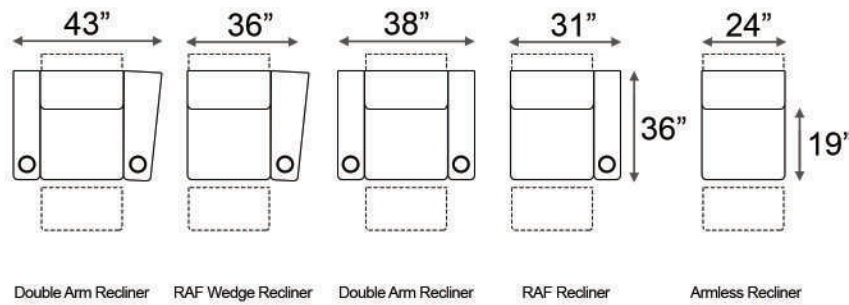

Inside Straight Armrest Width: 6.5"  
 Outside Straight Armrest Width: 7.5"  
 Curved Armrest Width: 12"

Distance from wall needed for full recline: 7"

## Popular Straight Configurations

# Popular Curved Configurations

Curved Row of 2

Curved Row of 3

Curved Row of 3 Loveseat Left

Row of 3 Loveseat Right

Curved Row of 4 Loveseat Left

Curved Row of 4 Loveseat Right

Curved Row of 4 Middle Loveseat

Curved Row of 4

Curved Row of 4 Dual Loveseats

Curved Row of 5

Curved Row of 5 Loveseat Left

Curved Row of 5 Loveseat Right

Curved Row of 5 Dual Loveseats

Curved Row of 5 Sofa Left

Curved Row of 5 Sofa Right