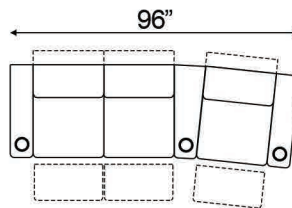

Inside Straight Armrest Width: 6.5"  
 Outside Straight Armrest Width: 7.5"  
 Curved Armrest Width: 12"

Distance from wall needed for full recline: 7"

## Popular Straight Configurations

# Popular Curved Configurations

Curved Row of 2

Curved Row of 3

Curved Row of 3 Loveseat Left

Row of 3 Loveseat Right

Curved Row of 4 Loveseat Left

Curved Row of 4 Loveseat Right

Curved Row of 4 Middle Loveseat

Curved Row of 4

Curved Row of 4 Dual Loveseats

Curved Row of 5

Curved Row of 5 Loveseat Left

Curved Row of 5 Loveseat Right

Curved Row of 5 Dual Loveseats

Curved Row of 5 Sofa Left

Curved Row of 5 Sofa Right