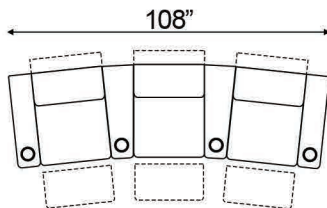

Inside Straight Armrest Width: 6.5"  
 Outside Straight Armrest Width: 7.5"  
 Curved Armrest Width: 12"

Distance from wall needed for full recline: 7"

## Popular Straight Configurations

# Popular Curved Configurations

Curved Row of 2

Curved Row of 3

Curved Row of 3 Loveseat Left

Row of 3 Loveseat Right

Curved Row of 4 Loveseat Left

Curved Row of 4 Loveseat Right

Curved Row of 4 Middle Loveseat

Curved Row of 4

Curved Row of 4 Dual Loveseats

Curved Row of 5

Curved Row of 5 Loveseat Left

Curved Row of 5 Loveseat Right

Curved Row of 5 Dual Loveseats

Curved Row of 5 Sofa Left

Curved Row of 5 Sofa Right