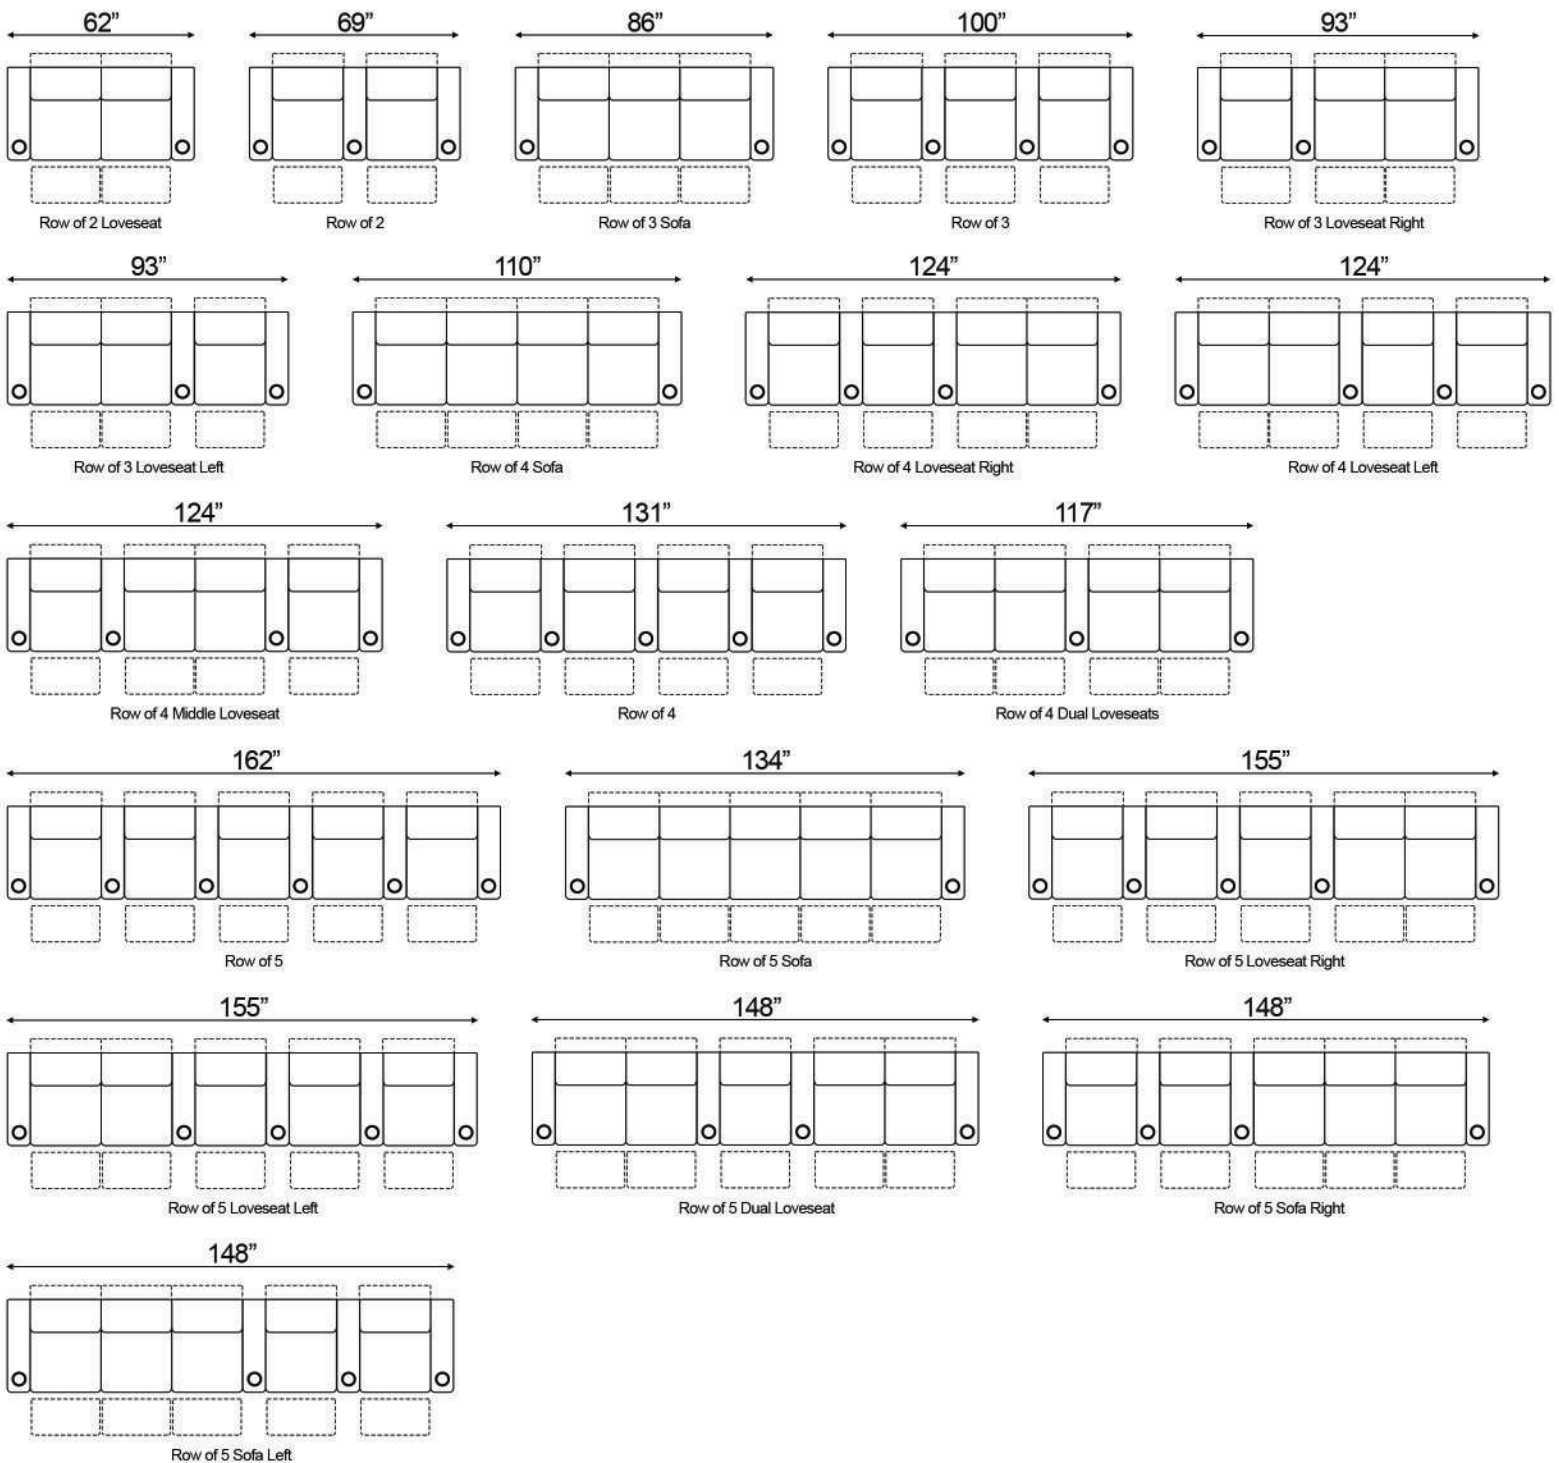

Inside Straight Armrest Width: 6.5"  
 Outside Straight Armrest Width: 7.5"  
 Curved Armrest Width: 12"

Distance from wall needed for full recline: 7"

## Popular Straight Configurations

# Popular Curved Configurations

Curved Row of 2

Curved Row of 3

Curved Row of 3 Loveseat Left

Row of 3 Loveseat Right

Curved Row of 4 Loveseat Left

Curved Row of 4 Loveseat Right

Curved Row of 4 Middle Loveseat

Curved Row of 4

Curved Row of 4 Dual Loveseats

Curved Row of 5

Curved Row of 5 Loveseat Left

Curved Row of 5 Loveseat Right

Curved Row of 5 Dual Loveseats

Curved Row of 5 Sofa Left

Curved Row of 5 Sofa Right