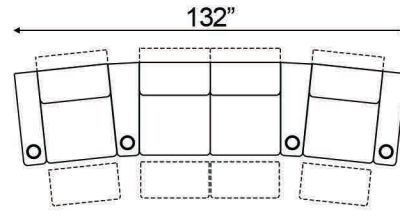

Inside Straight Armrest Width: 6.5"  
 Outside Straight Armrest Width: 7.5"  
 Curved Armrest Width: 12"

Distance from wall needed for full recline: 7"

# Popular Curved Configurations

Curved Row of 2

Curved Row of 3

Curved Row of 3 Loveseat Left

Row of 3 Loveseat Right

Curved Row of 4 Loveseat Left

Curved Row of 4 Loveseat Right

Curved Row of 4 Middle Loveseat

Curved Row of 4

Curved Row of 4 Dual Loveseats

Curved Row of 5

Curved Row of 5 Loveseat Left

Curved Row of 5 Loveseat Right

Curved Row of 5 Dual Loveseats

Curved Row of 5 Sofa Left

Curved Row of 5 Sofa Right