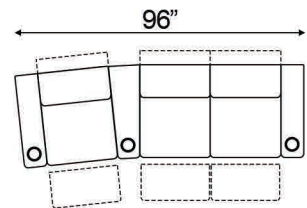

Inside Straight Armrest Width: 6.5"  
 Outside Straight Armrest Width: 7.5"  
 Curved Armrest Width: 12"

Distance from wall needed for full recline: 7"

## Popular Straight Configurations

# Popular Curved Configurations

Curved Row of 2

Curved Row of 3

Curved Row of 3 Loveseat Left

Row of 3 Loveseat Right

Curved Row of 4 Loveseat Left

Curved Row of 4 Loveseat Right

Curved Row of 4 Middle Loveseat

Curved Row of 4

Curved Row of 4 Dual Loveseats

Curved Row of 5

Curved Row of 5 Loveseat Left

Curved Row of 5 Loveseat Right

Curved Row of 5 Dual Loveseats

Curved Row of 5 Sofa Left

Curved Row of 5 Sofa Right