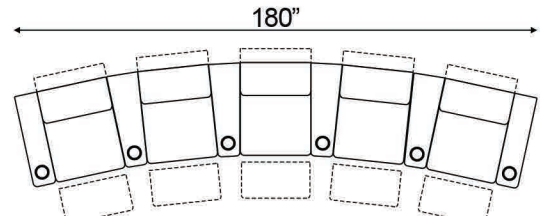

Inside Straight Armrest Width: 6.5"  
 Outside Straight Armrest Width: 7.5"  
 Curved Armrest Width: 12"

Distance from wall needed for full recline: 7"

## Popular Straight Configurations

# Popular Curved Configurations

Curved Row of 2

Curved Row of 3

Curved Row of 3 Loveseat Left

Row of 3 Loveseat Right

Curved Row of 4 Loveseat Left

Curved Row of 4 Loveseat Right

Curved Row of 4 Middle Loveseat

Curved Row of 4

Curved Row of 4 Dual Loveseats

Curved Row of 5

Curved Row of 5 Loveseat Left

Curved Row of 5 Loveseat Right

Curved Row of 5 Dual Loveseats

Curved Row of 5 Sofa Left

Curved Row of 5 Sofa Right