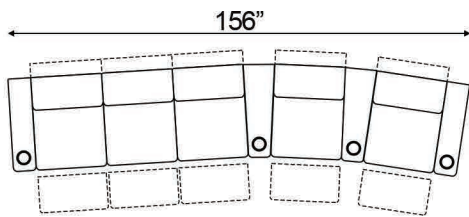

Inside Straight Armrest Width: 6.5"  
 Outside Straight Armrest Width: 7.5"  
 Curved Armrest Width: 12"

Distance from wall needed for full recline: 7"

# Popular Curved Configurations

Curved Row of 2

Curved Row of 3

Curved Row of 3 Loveseat Left

Row of 3 Loveseat Right

Curved Row of 4 Loveseat Left

Curved Row of 4 Loveseat Right

Curved Row of 4 Middle Loveseat

Curved Row of 4

Curved Row of 4 Dual Loveseats

Curved Row of 5

Curved Row of 5 Loveseat Left

Curved Row of 5 Loveseat Right

Curved Row of 5 Dual Loveseats

Curved Row of 5 Sofa Left

Curved Row of 5 Sofa Right