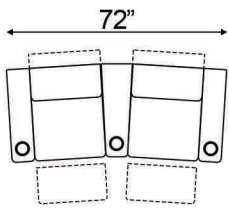

Inside Straight Armrest Width: 6.5"  
 Outside Straight Armrest Width: 7.5"  
 Curved Armrest Width: 12"

Distance from wall needed for full recline: 7"

## Popular Straight Configurations

# Popular Curved Configurations

Curved Row of 2

Curved Row of 3

Curved Row of 3 Loveseat Left

Row of 3 Loveseat Right

Curved Row of 4 Loveseat Left

Curved Row of 4 Loveseat Right

Curved Row of 4 Middle Loveseat

Curved Row of 4

Curved Row of 4 Dual Loveseats

Curved Row of 5

Curved Row of 5 Loveseat Left

Curved Row of 5 Loveseat Right

Curved Row of 5 Dual Loveseats

Curved Row of 5 Sofa Left

Curved Row of 5 Sofa Right