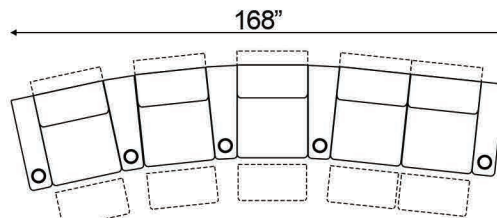

Inside Straight Armrest Width: 6.5"  
 Outside Straight Armrest Width: 7.5"  
 Curved Armrest Width: 12"

Distance from wall needed for full recline: 7"

# Popular Curved Configurations

Curved Row of 2

Curved Row of 3

Curved Row of 3 Loveseat Left

Row of 3 Loveseat Right

Curved Row of 4 Loveseat Left

Curved Row of 4 Loveseat Right

Curved Row of 4 Middle Loveseat

Curved Row of 4

Curved Row of 4 Dual Loveseats

Curved Row of 5

Curved Row of 5 Loveseat Left

Curved Row of 5 Loveseat Right

Curved Row of 5 Dual Loveseats

Curved Row of 5 Sofa Left

Curved Row of 5 Sofa Right