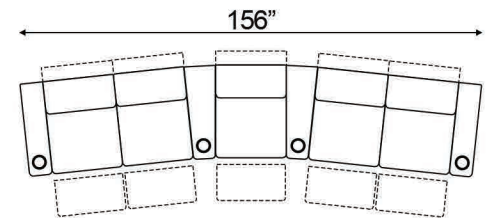

Inside Straight Armrest Width: 6.5"  
 Outside Straight Armrest Width: 7.5"  
 Curved Armrest Width: 12"

Distance from wall needed for full recline: 7"

# Popular Curved Configurations

Curved Row of 2

Curved Row of 3

Curved Row of 3 Loveseat Left

Row of 3 Loveseat Right

Curved Row of 4 Loveseat Left

Curved Row of 4 Loveseat Right

Curved Row of 4 Middle Loveseat

Curved Row of 4

Curved Row of 4 Dual Loveseats

Curved Row of 5

Curved Row of 5 Loveseat Left

Curved Row of 5 Loveseat Right

Curved Row of 5 Dual Loveseats

Curved Row of 5 Sofa Left

Curved Row of 5 Sofa Right