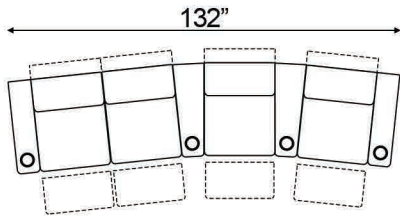

Inside Straight Armrest Width: 6.5"  
 Outside Straight Armrest Width: 7.5"  
 Curved Armrest Width: 12"

Distance from wall needed for full recline: 7"

## Popular Straight Configurations

# Popular Curved Configurations

Curved Row of 2

Curved Row of 3

Curved Row of 3 Loveseat Left

Row of 3 Loveseat Right

Curved Row of 4 Loveseat Left

Curved Row of 4 Loveseat Right

Curved Row of 4 Middle Loveseat

Curved Row of 4

Curved Row of 4 Dual Loveseats

Curved Row of 5

Curved Row of 5 Loveseat Left

Curved Row of 5 Loveseat Right

Curved Row of 5 Dual Loveseats

Curved Row of 5 Sofa Left

Curved Row of 5 Sofa Right