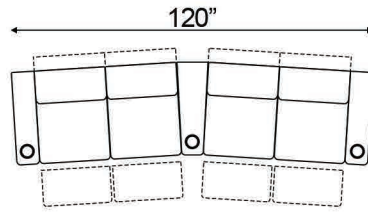

Inside Straight Armrest Width: 6.5"  
 Outside Straight Armrest Width: 7.5"  
 Curved Armrest Width: 12"

Distance from wall needed for full recline: 7"

## Popular Straight Configurations

# Popular Curved Configurations

Curved Row of 2

Curved Row of 3

Curved Row of 3 Loveseat Left

Row of 3 Loveseat Right

Curved Row of 4 Loveseat Left

Curved Row of 4 Loveseat Right

Curved Row of 4 Middle Loveseat

Curved Row of 4

Curved Row of 4 Dual Loveseats

Curved Row of 5

Curved Row of 5 Loveseat Left

Curved Row of 5 Loveseat Right

Curved Row of 5 Dual Loveseats

Curved Row of 5 Sofa Left

Curved Row of 5 Sofa Right