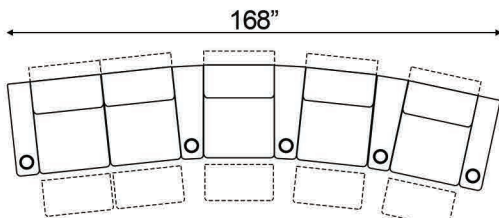

Inside Straight Armrest Width: 6.5"  
 Outside Straight Armrest Width: 7.5"  
 Curved Armrest Width: 12"

Distance from wall needed for full recline: 7"

## Popular Straight Configurations

# Popular Curved Configurations

Curved Row of 2

Curved Row of 3

Curved Row of 3 Loveseat Left

Row of 3 Loveseat Right

Curved Row of 4 Loveseat Left

Curved Row of 4 Loveseat Right

Curved Row of 4 Middle Loveseat

Curved Row of 4

Curved Row of 4 Dual Loveseats

Curved Row of 5

Curved Row of 5 Loveseat Left

Curved Row of 5 Loveseat Right

Curved Row of 5 Dual Loveseats

Curved Row of 5 Sofa Left

Curved Row of 5 Sofa Right