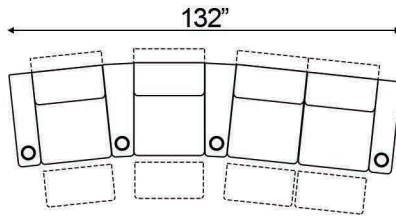

Inside Straight Armrest Width: 6.5"  
 Outside Straight Armrest Width: 7.5"  
 Curved Armrest Width: 12"

Distance from wall needed for full recline: 7"

# Popular Curved Configurations

Curved Row of 2

Curved Row of 3

Curved Row of 3 Loveseat Left

Row of 3 Loveseat Right

Curved Row of 4 Loveseat Left

Curved Row of 4 Loveseat Right

Curved Row of 4 Middle Loveseat

Curved Row of 4

Curved Row of 4 Dual Loveseats

Curved Row of 5

Curved Row of 5 Loveseat Left

Curved Row of 5 Loveseat Right

Curved Row of 5 Dual Loveseats

Curved Row of 5 Sofa Left

Curved Row of 5 Sofa Right