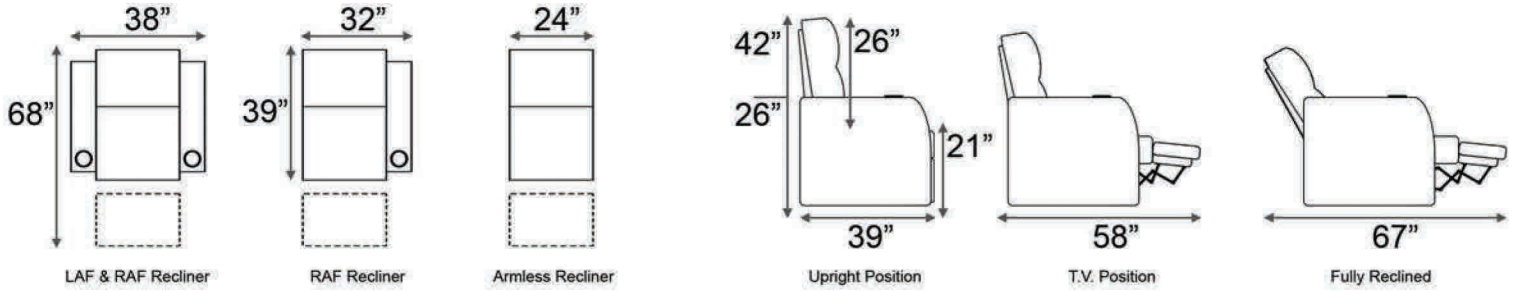

Distance from wall needed for full recline: 3.5"

### Popular Configurations

Distance from wall needed for full recline: 3.5"