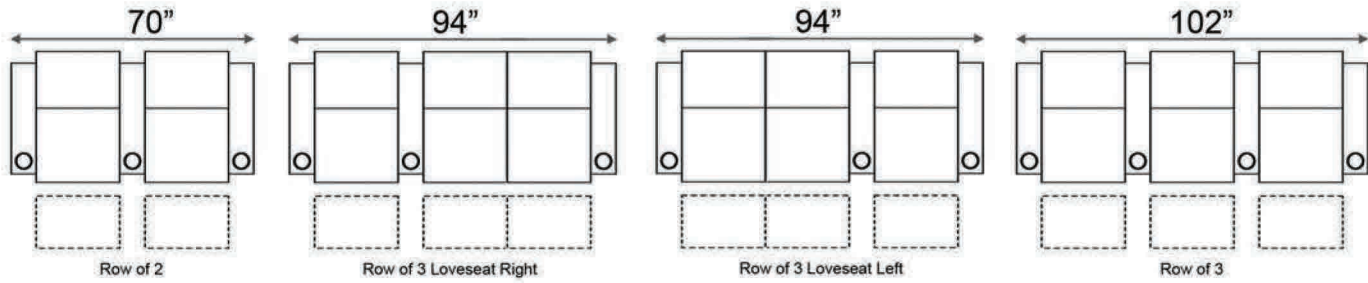

Distance from wall needed for full recline: 3.5"

### Popular Configurations

Distance from wall needed for full recline: 3.5"