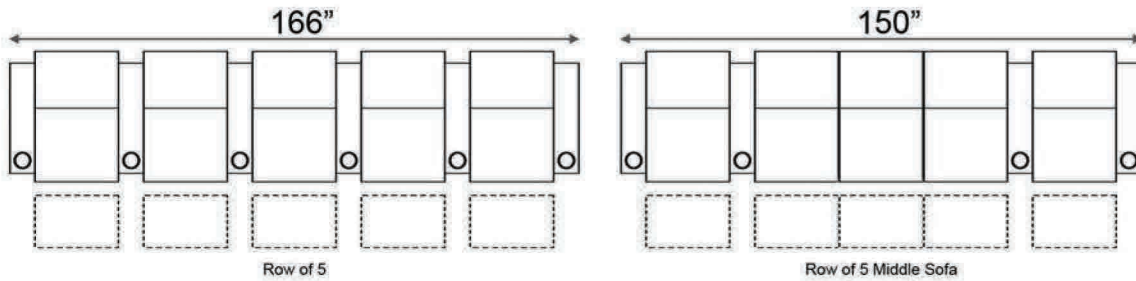

Distance from wall needed for full recline: 3.5"

### Popular Configurations

Distance from wall needed for full recline: 3.5"