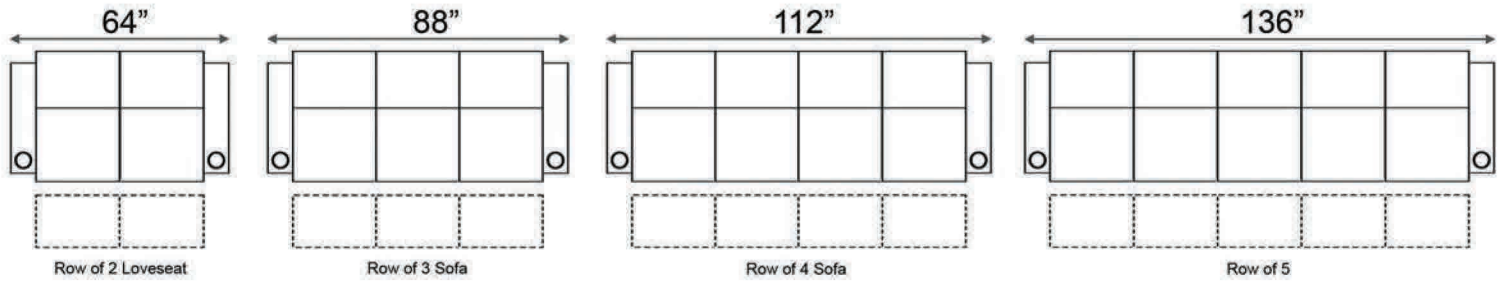

Distance from wall needed for full recline: 3.5"

### Popular Configurations

Distance from wall needed for full recline: 3.5"