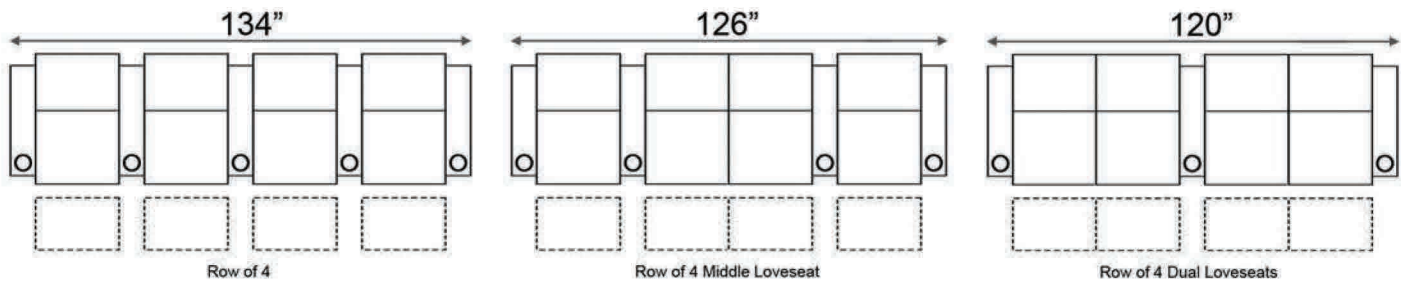

Distance from wall needed for full recline: 3.5"

### Popular Configurations

Distance from wall needed for full recline: 3.5"