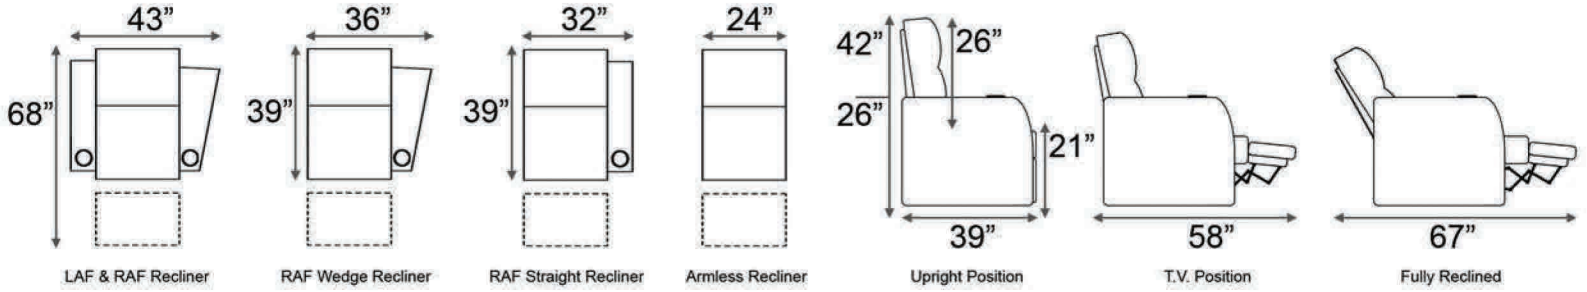

Distance from wall needed for full recline: 3.5"

### Popular Configurations

Distance from wall needed for full recline: 3.5"