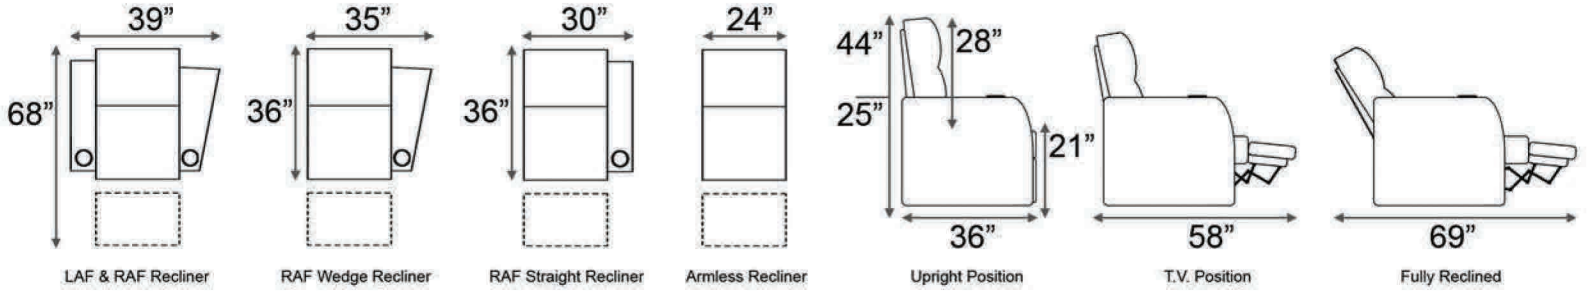

Distance from wall needed for full recline: 7"

Popular Configurations

Distance from wall needed for full recline: 7"