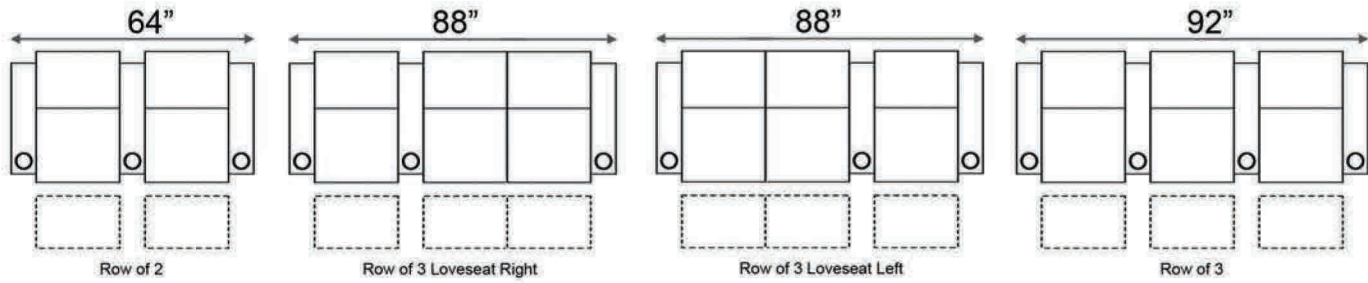

Distance from wall needed for full recline: 7"

Popular Configurations

Distance from wall needed for full recline: 7"