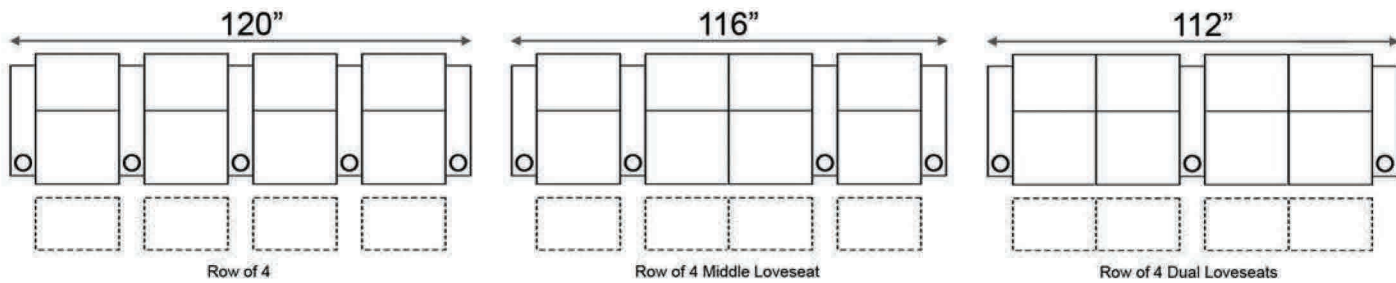

Distance from wall needed for full recline: 7"

Popular Configurations

Distance from wall needed for full recline: 7"