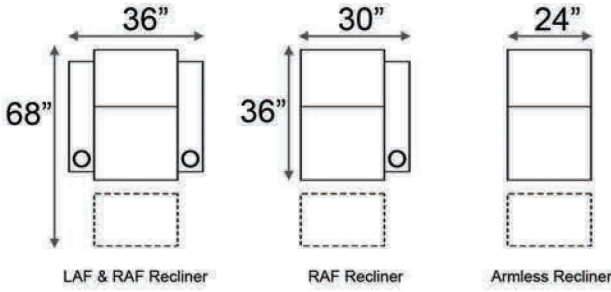

Distance from wall needed for full recline: 7"

Popular Configurations

Distance from wall needed for full recline: 7"