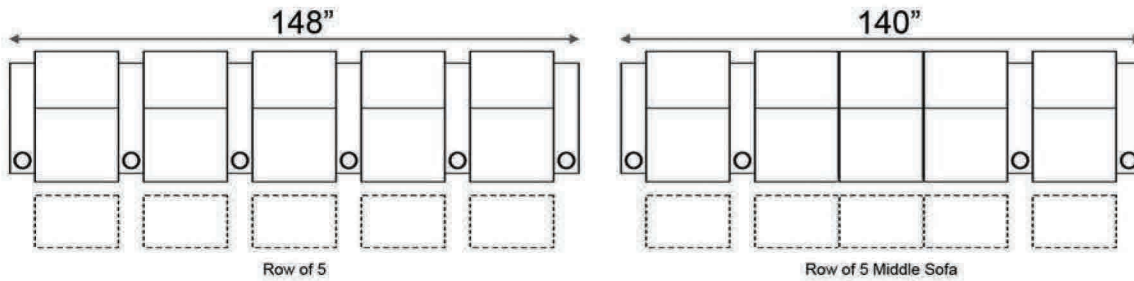

Distance from wall needed for full recline: 7"

Popular Configurations

Distance from wall needed for full recline: 7"