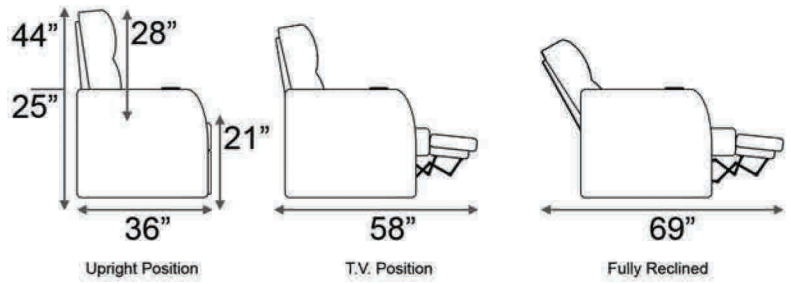

Distance from wall needed for full recline: 7"

Popular Configurations

Distance from wall needed for full recline: 7"