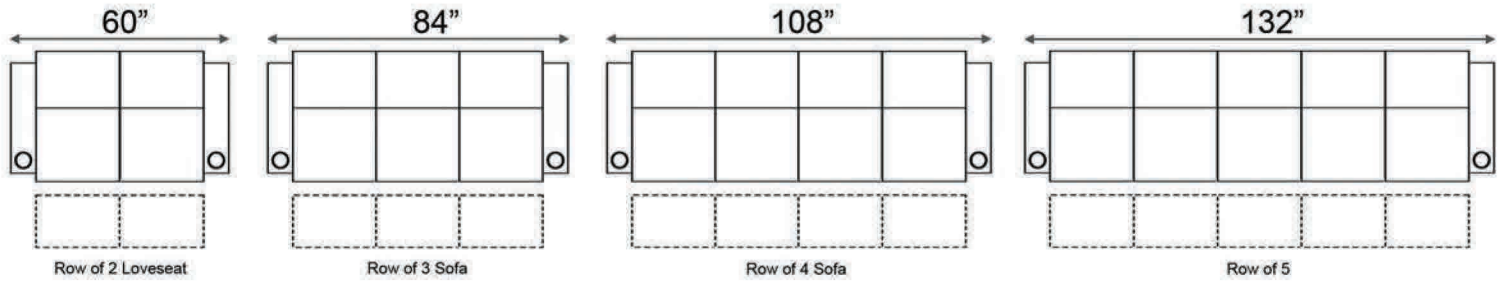

Distance from wall needed for full recline: 7"

Popular Configurations

Distance from wall needed for full recline: 7"