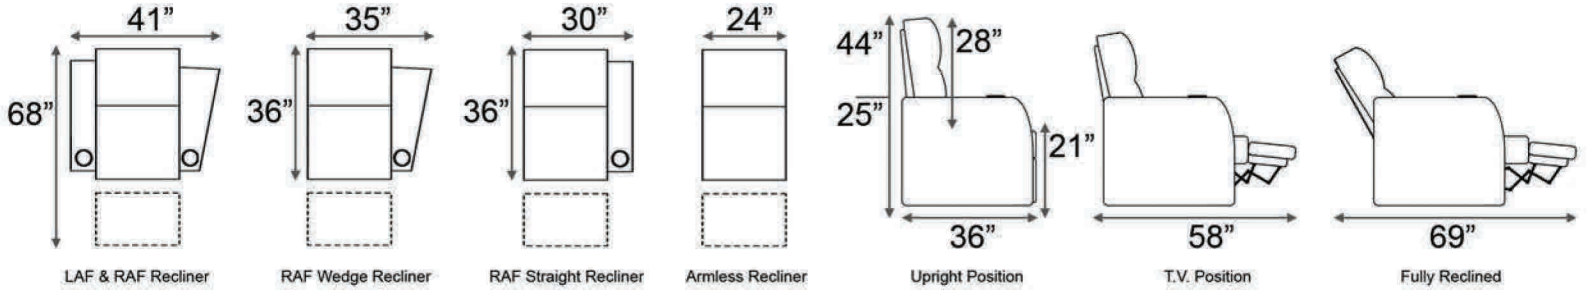

Distance from wall needed for full recline: 7"

Popular Configurations

Distance from wall needed for full recline: 7"

Popular Configurations