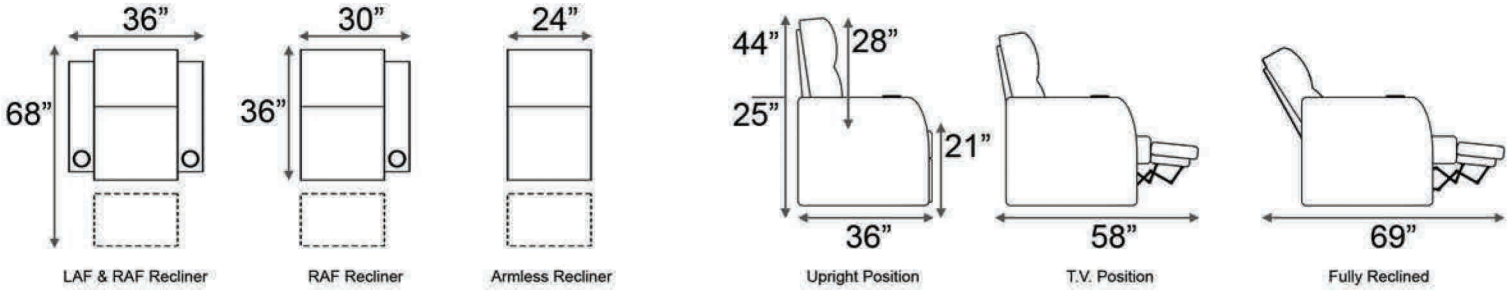

Distance from wall needed for full recline: 7"

Popular Configurations

Distance from wall needed for full recline: 7"

Popular Configurations