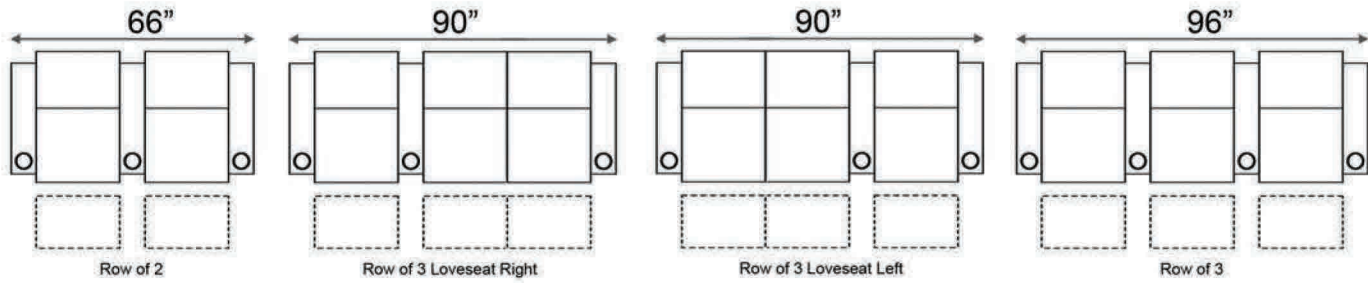

Distance from wall needed for full recline: 7"

Popular Configurations

Distance from wall needed for full recline: 7"

Popular Configurations