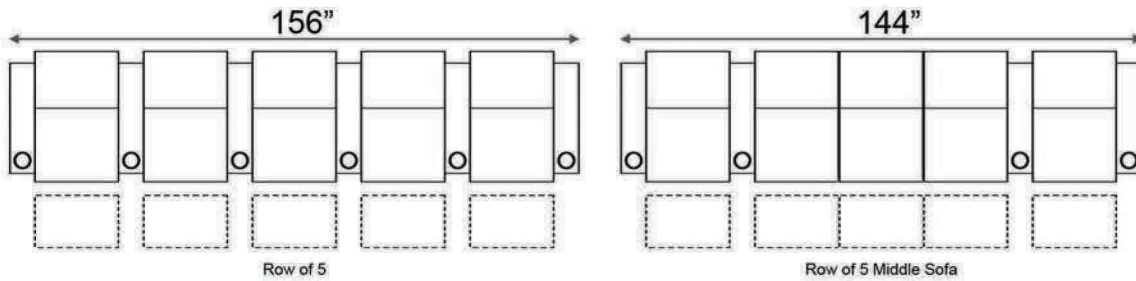

Distance from wall needed for full recline: 7"

Popular Configurations

Distance from wall needed for full recline: 7"

Popular Configurations