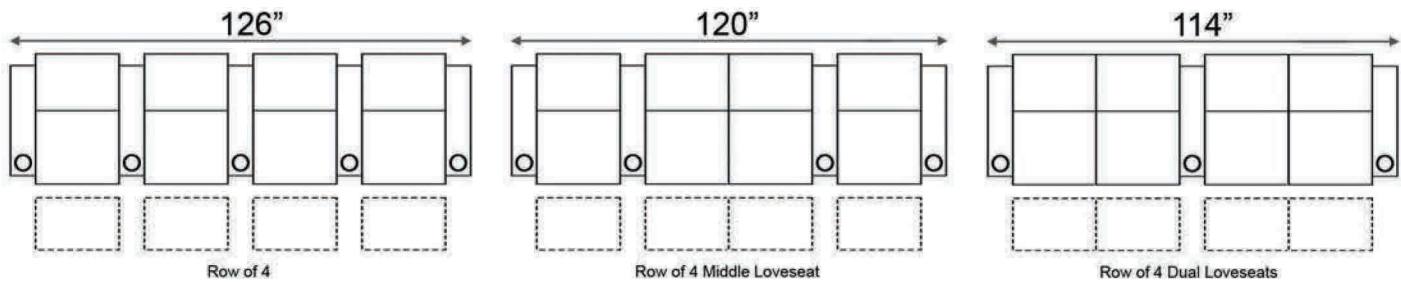

Distance from wall needed for full recline: 7"

Popular Configurations

Distance from wall needed for full recline: 7"

Popular Configurations