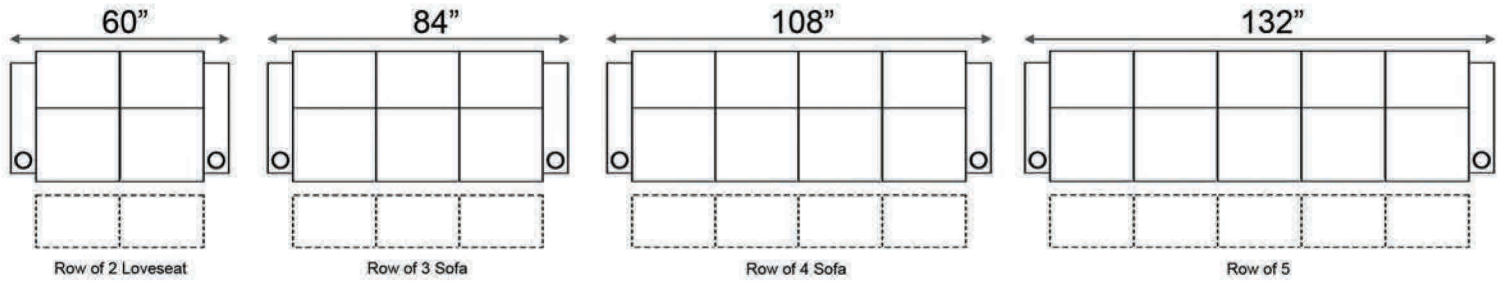

Distance from wall needed for full recline: 7"

Popular Configurations

Distance from wall needed for full recline: 7"

Popular Configurations